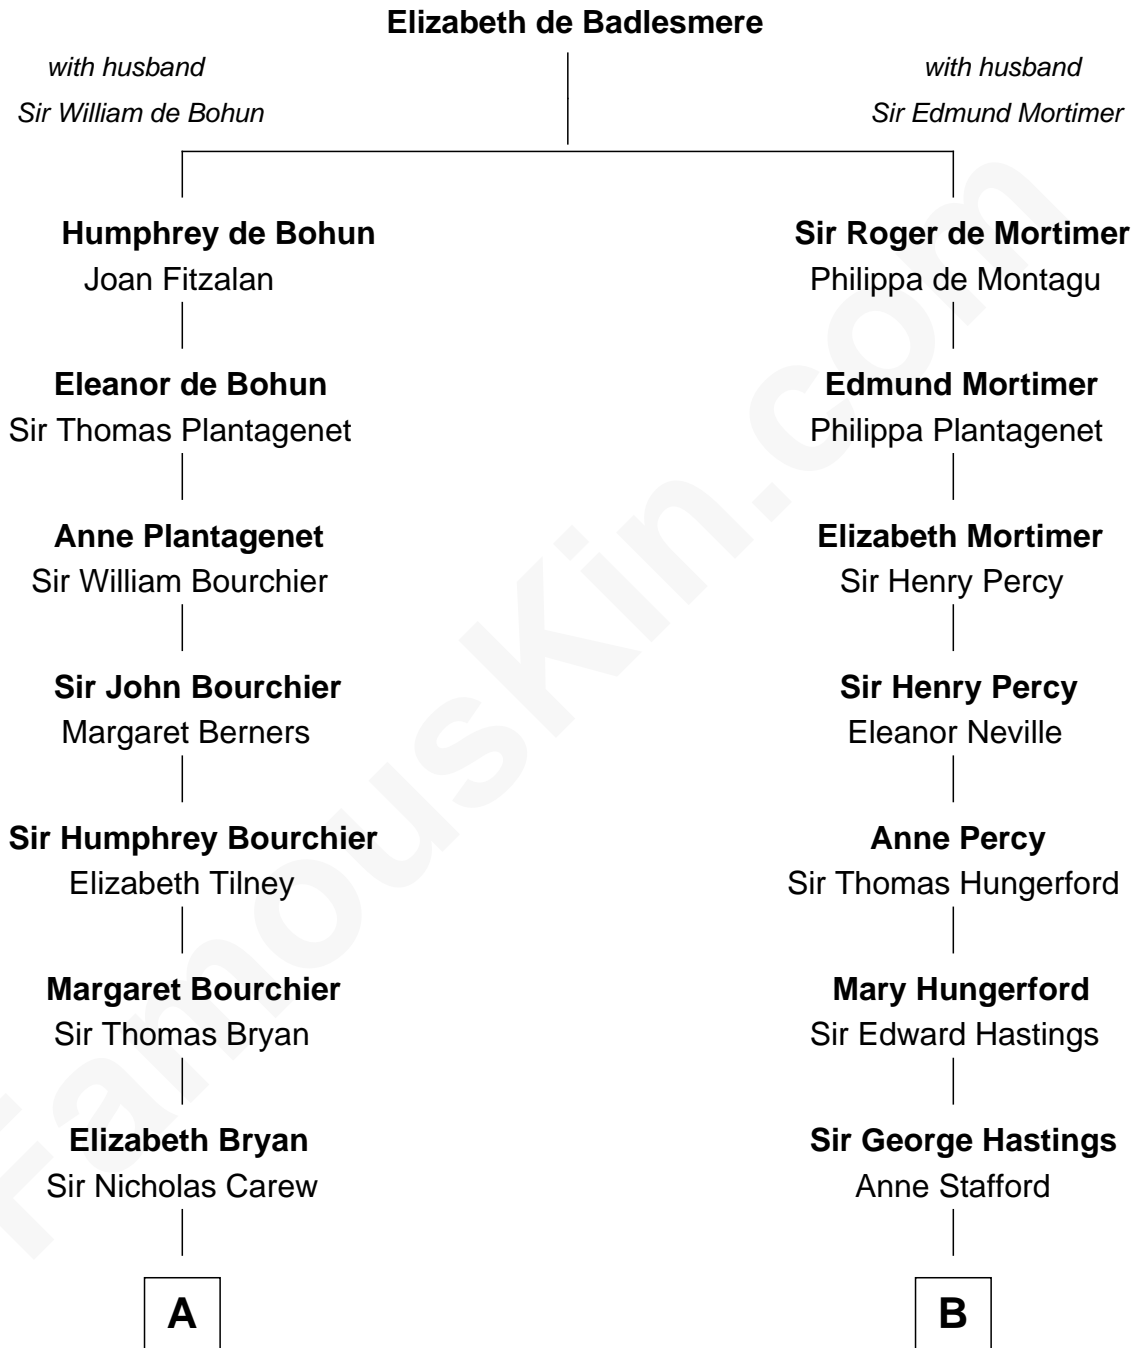

FamousKin.com

Relationship Chart of

Bill Weld

68th Governor of Massachusetts
17th cousin 3 times removed of

Lewis Carroll

Author of Alice in Wonderland

C

Fanny Elizabeth Bartholomew

Dr. Francis Minot Weld

Francis Minot Weld

Margaret Low White

David Weld

Mary Blake Nichols

Bill Weld

68th Governor of Massachusetts

FamousKin.com