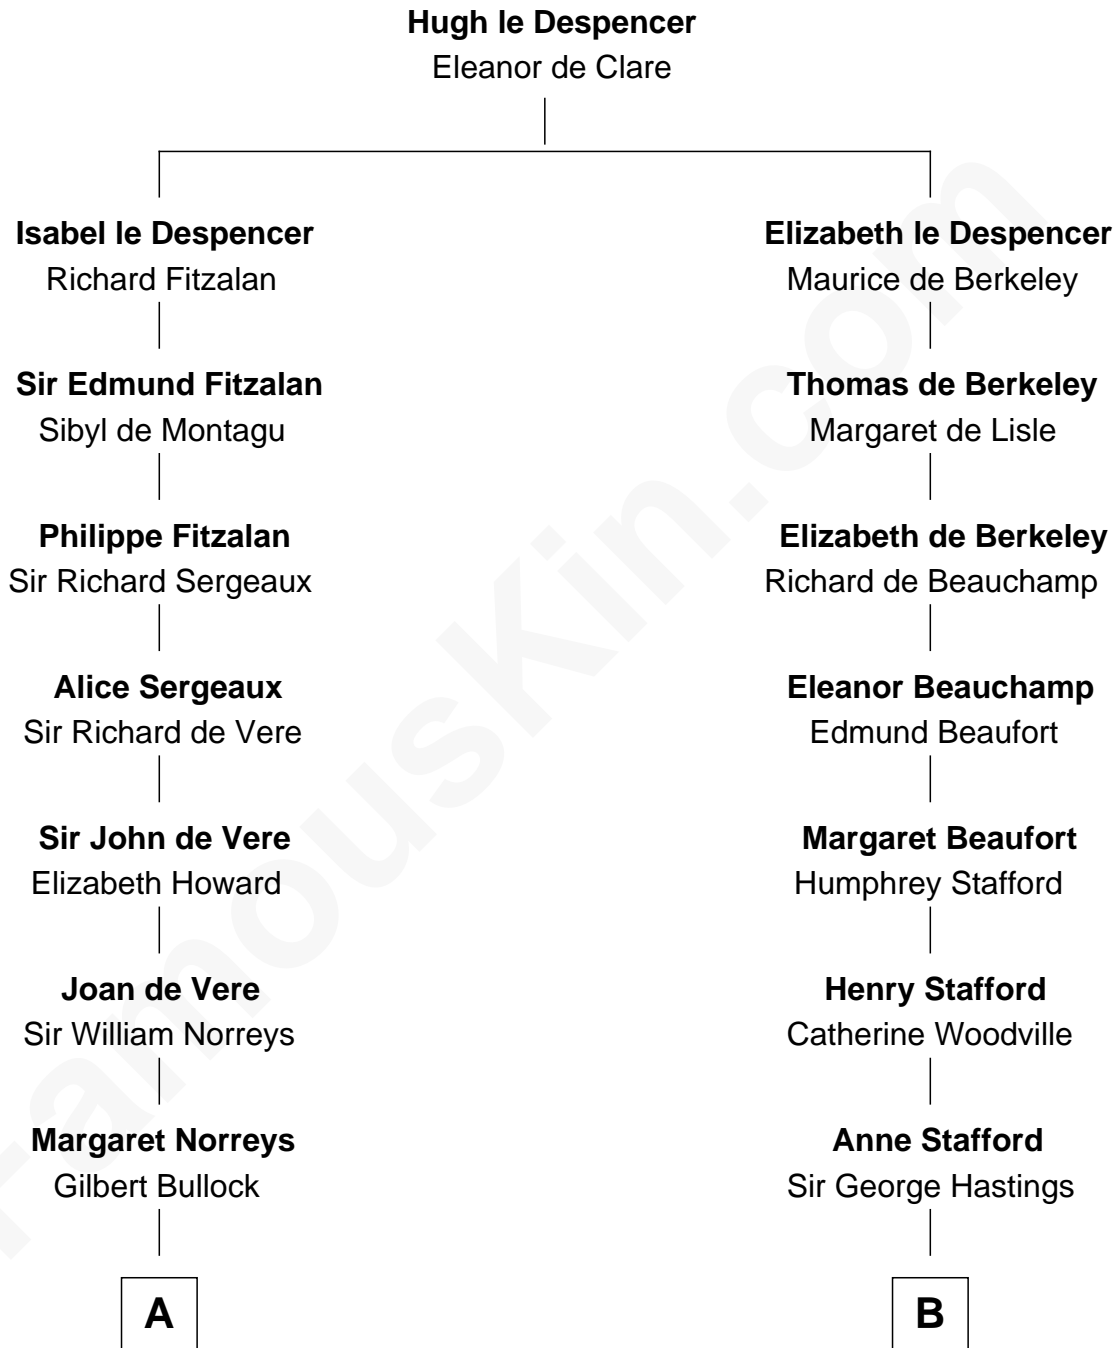

FamousKin.com

Relationship Chart of

Bill Weld

68th Governor of Massachusetts

17th cousin 3 times removed of

Lewis Carroll

Author of *Alice in Wonderland*

C

—
Dr. Francis Minot Weld
Fanny Elizabeth Bartholomew

—
Francis Minot Weld
Margaret Low White

—
David Weld
Mary Blake Nichols

—
Bill Weld
68th Governor of Massachusetts

FamousKin.com