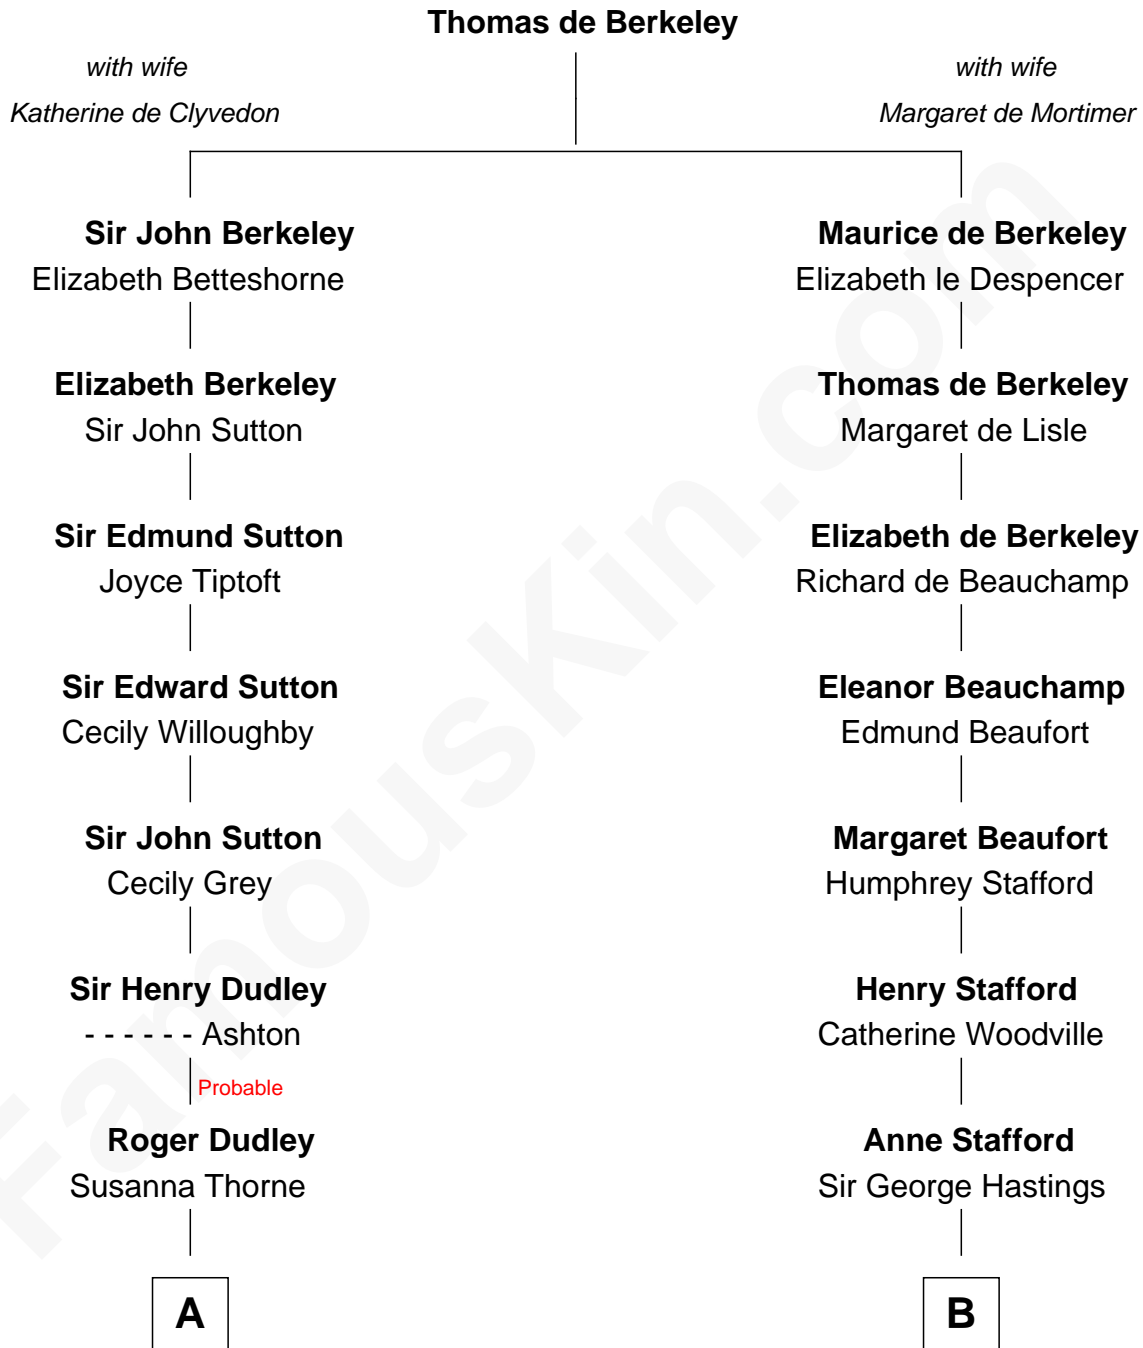

FamousKin.com Relationship Chart of

Bill Weld

68th Governor of Massachusetts

18th cousin of

E. M. Forster

English Novelist

C

David Weld
Mary Blake Nichols

Bill Weld

68th Governor of Massachusetts

D

Edward Morgan Llewellyn Forster
Alice Clara Whichelo

E. M. Forster

English Novelist

FamousKin.com