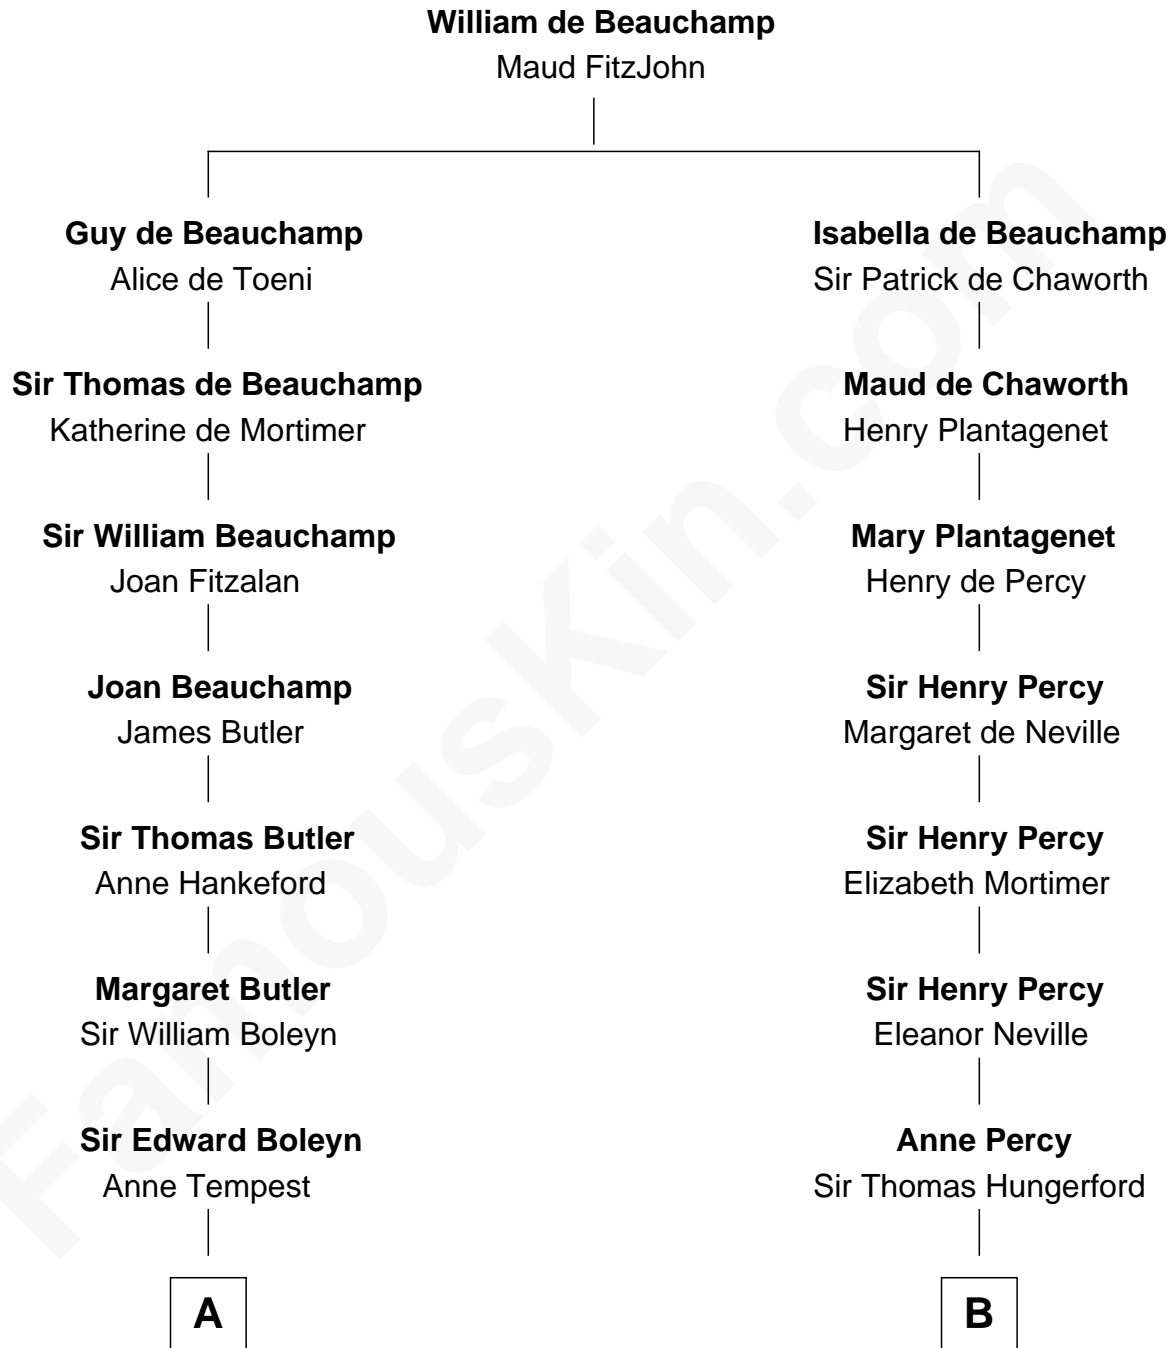

# FamousKin.com Relationship Chart of

**Bill Weld**

*68th Governor of Massachusetts*

20th cousin 1 time removed of

**E. M. Forster**

*English Novelist*

**C**

**John Gelston Floyd**  
Sarah Backus Kirkland

**John Gelston Floyd**  
Julia Floyd DuBois

**Cornelia DuBois Floyd**  
John Treadwell Nichols

**Mary Blake Nichols**  
David Weld

**Bill Weld**  
*68th Governor of Massachusetts*

**D**

**Henry Thornton**  
Marianne Sykes

**Laura Thornton**  
Charles Forster

**Edward Morgan Llewellyn Forster**  
Alice Clara Whichelo

**E. M. Forster**  
*English Novelist*