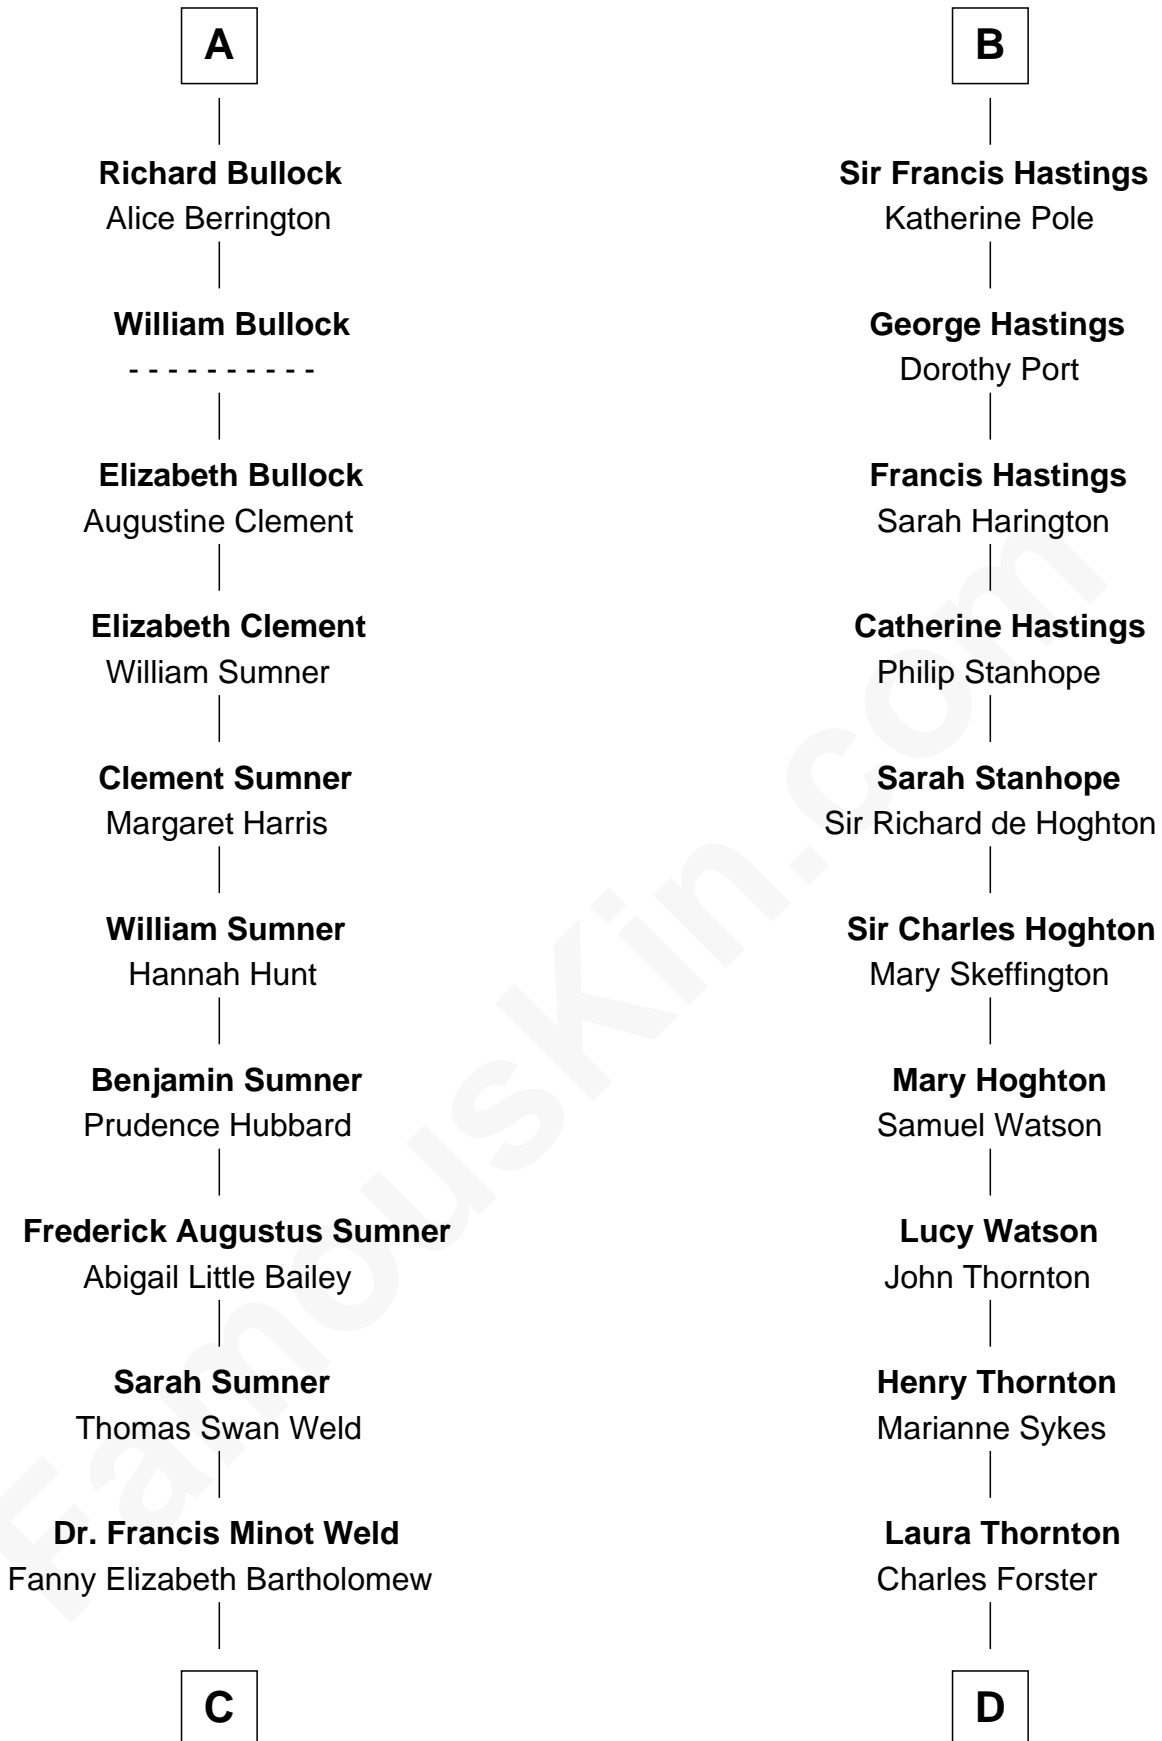

FamousKin.com Relationship Chart of

Bill Weld

68th Governor of Massachusetts

18th cousin 1 time removed of

E. M. Forster

English Novelist

C

Francis Minot Weld
Margaret Low White

David Weld
Mary Blake Nichols

Bill Weld
68th Governor of Massachusetts

D

Edward Morgan Llewellyn Forster
Alice Clara Whichelo

E. M. Forster
English Novelist

FamousKin.com