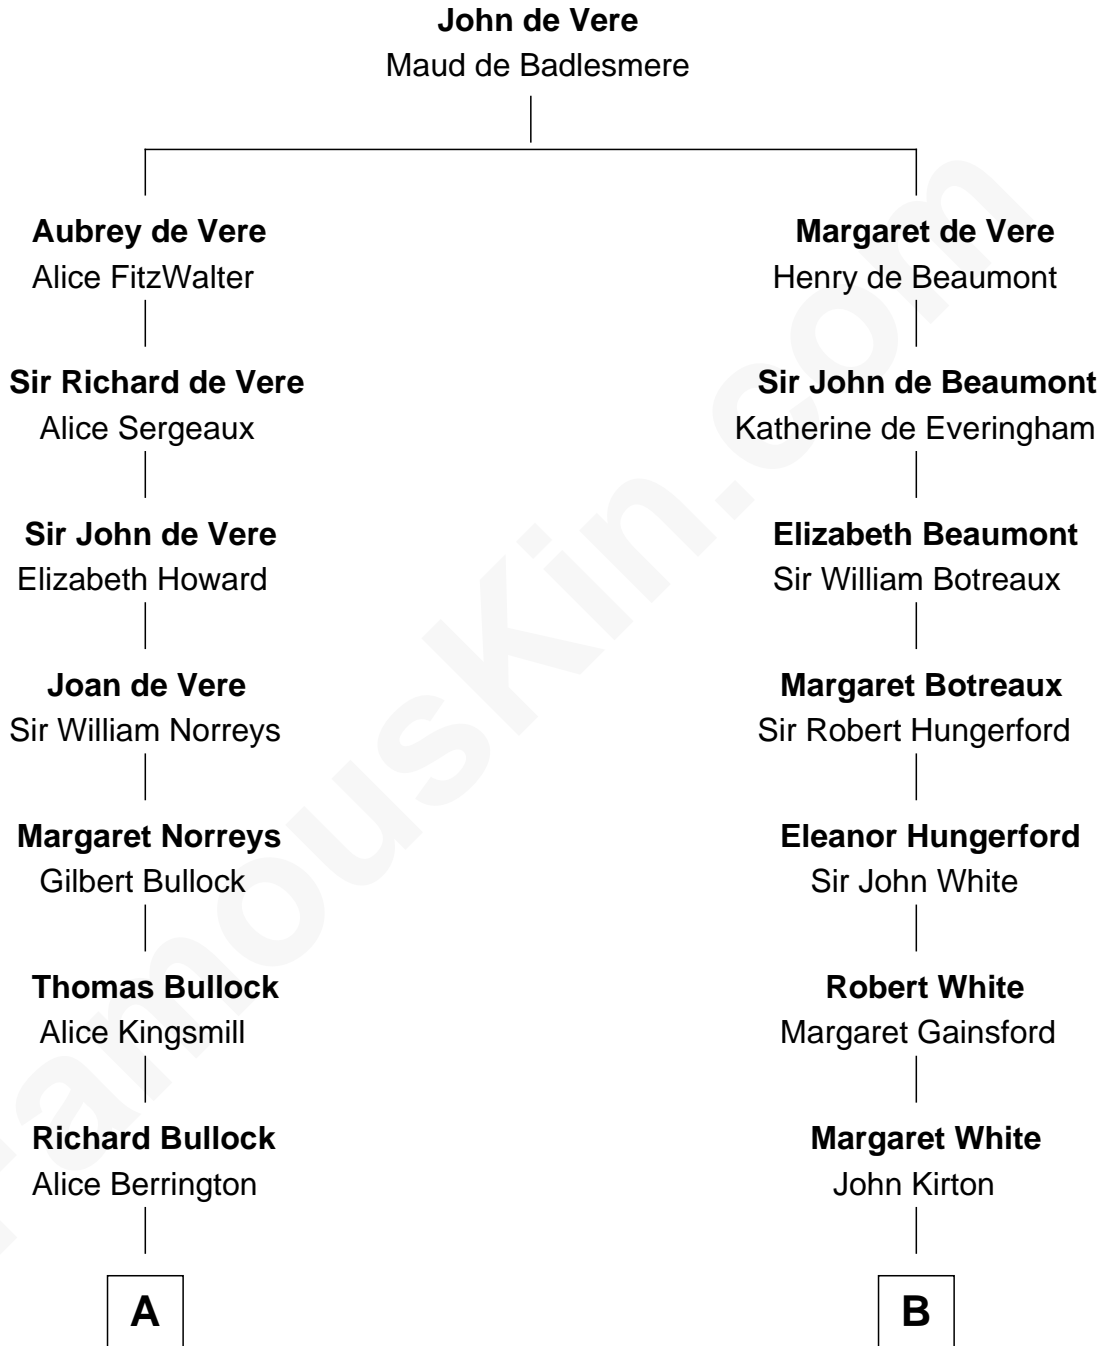

FamousKin.com

Relationship Chart of

Bill Weld

68th Governor of Massachusetts

17th cousin 1 time removed of

Guillermo Billinghurst

31st President of Peru

C

—
David Weld

Mary Blake Nichols

—
Bill Weld

68th Governor of Massachusetts

FamousKin.com