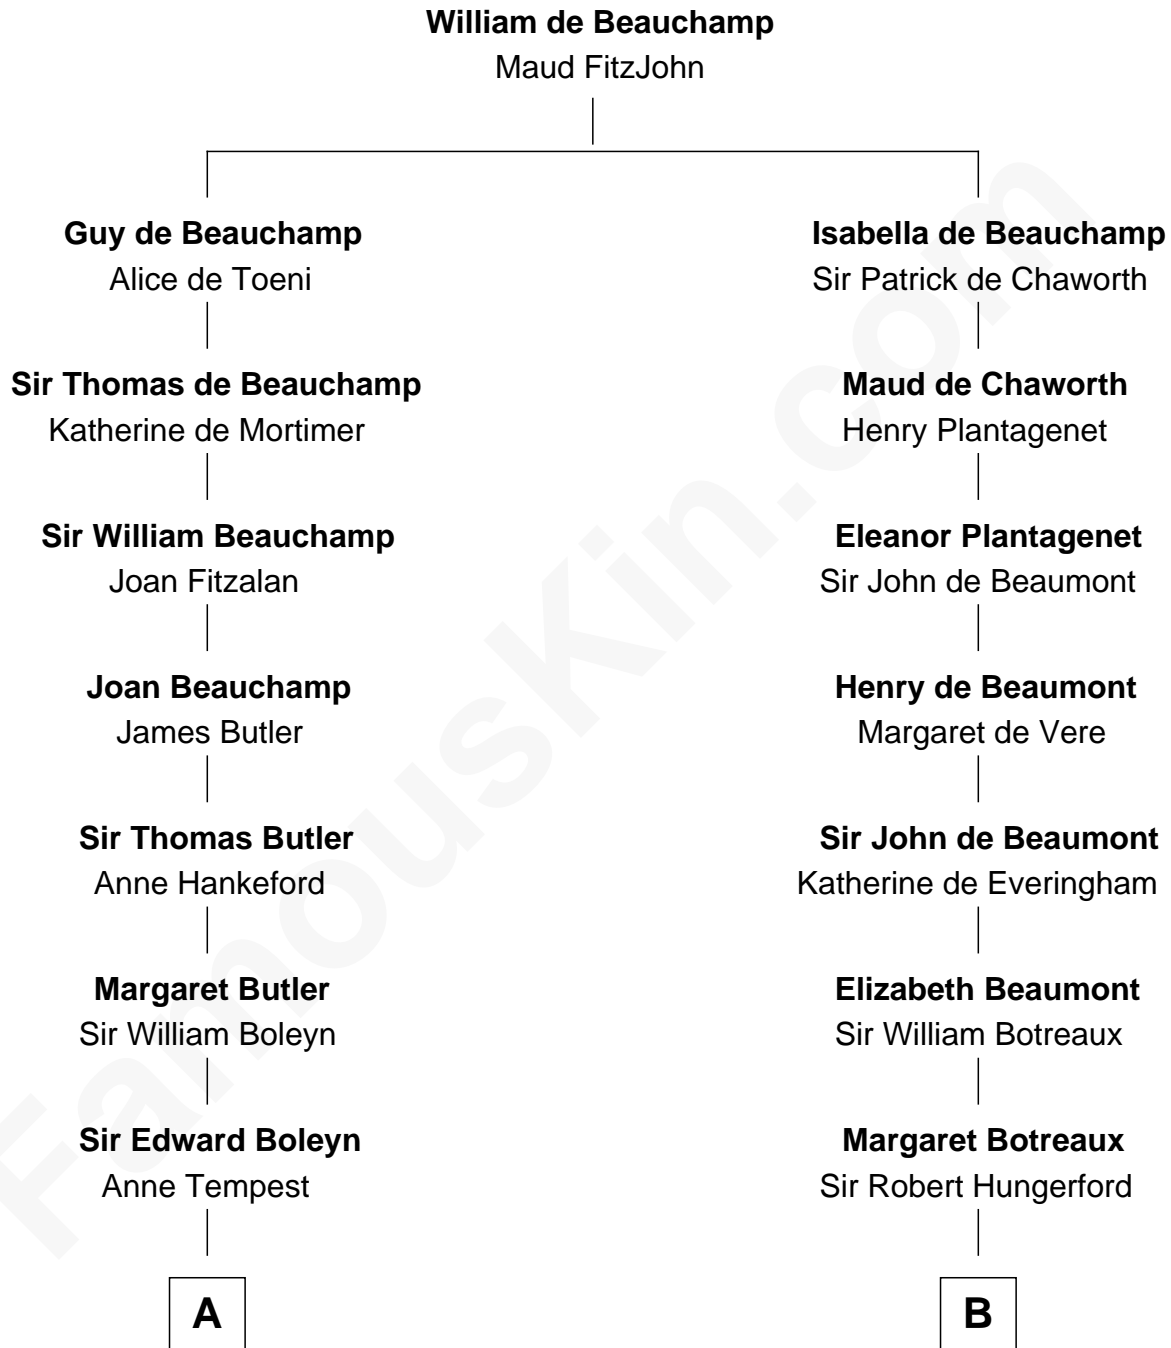

FamousKin.com

Relationship Chart of

Bill Weld

68th Governor of Massachusetts

20th cousin 1 time removed of

Guillermo Billinghurst

31st President of Peru

C

John Gelston Floyd
Sarah Backus Kirkland

John Gelston Floyd
Julia Floyd DuBois

Cornelia DuBois Floyd
John Treadwell Nichols

Mary Blake Nichols
David Weld

Bill Weld
68th Governor of Massachusetts

D

Rev. William Billinghurst
Catharine Bellas