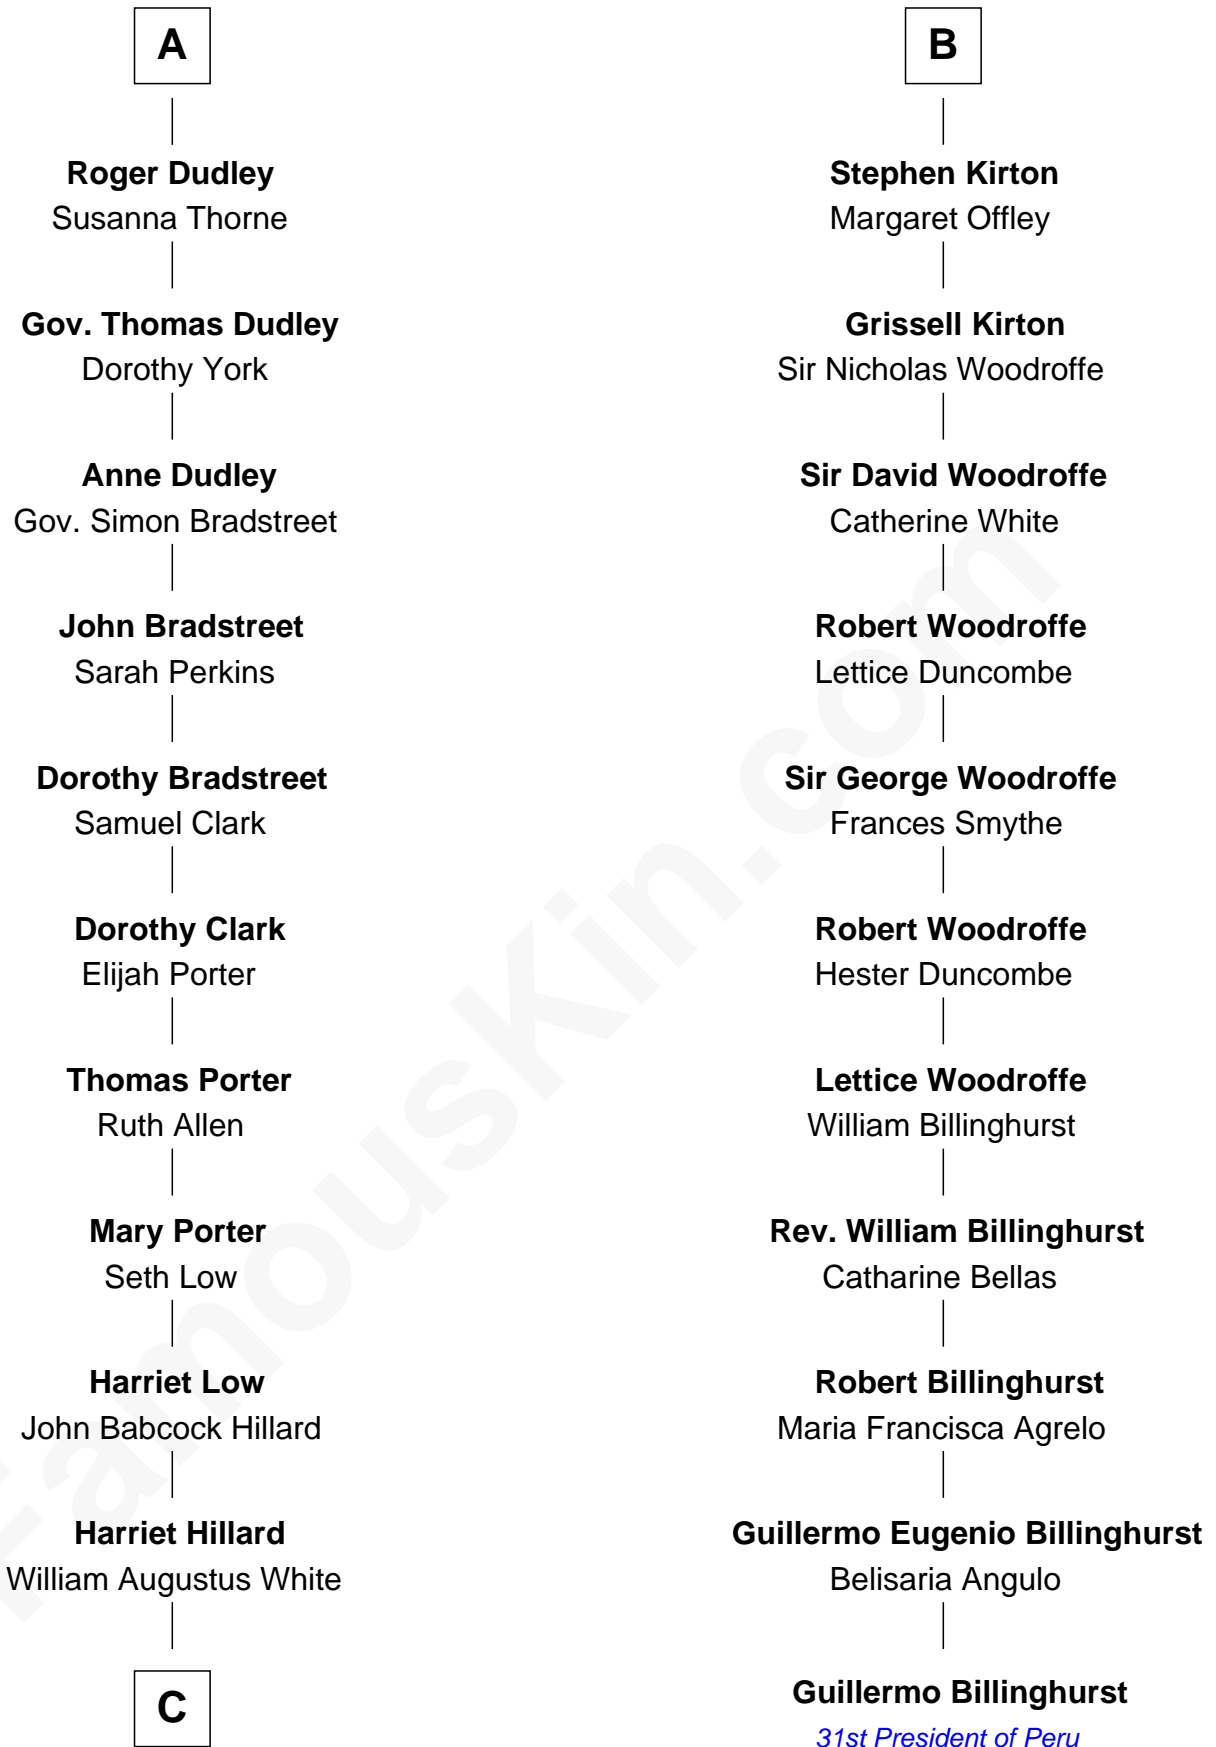

FamousKin.com

Relationship Chart of

Bill Weld

68th Governor of Massachusetts
17th cousin 2 times removed of

Guillermo Billinghurst
31st President of Peru

C

—
Margaret Low White

Francis Minot Weld

—
David Weld

Mary Blake Nichols

—
Bill Weld

68th Governor of Massachusetts

FamousKin.com