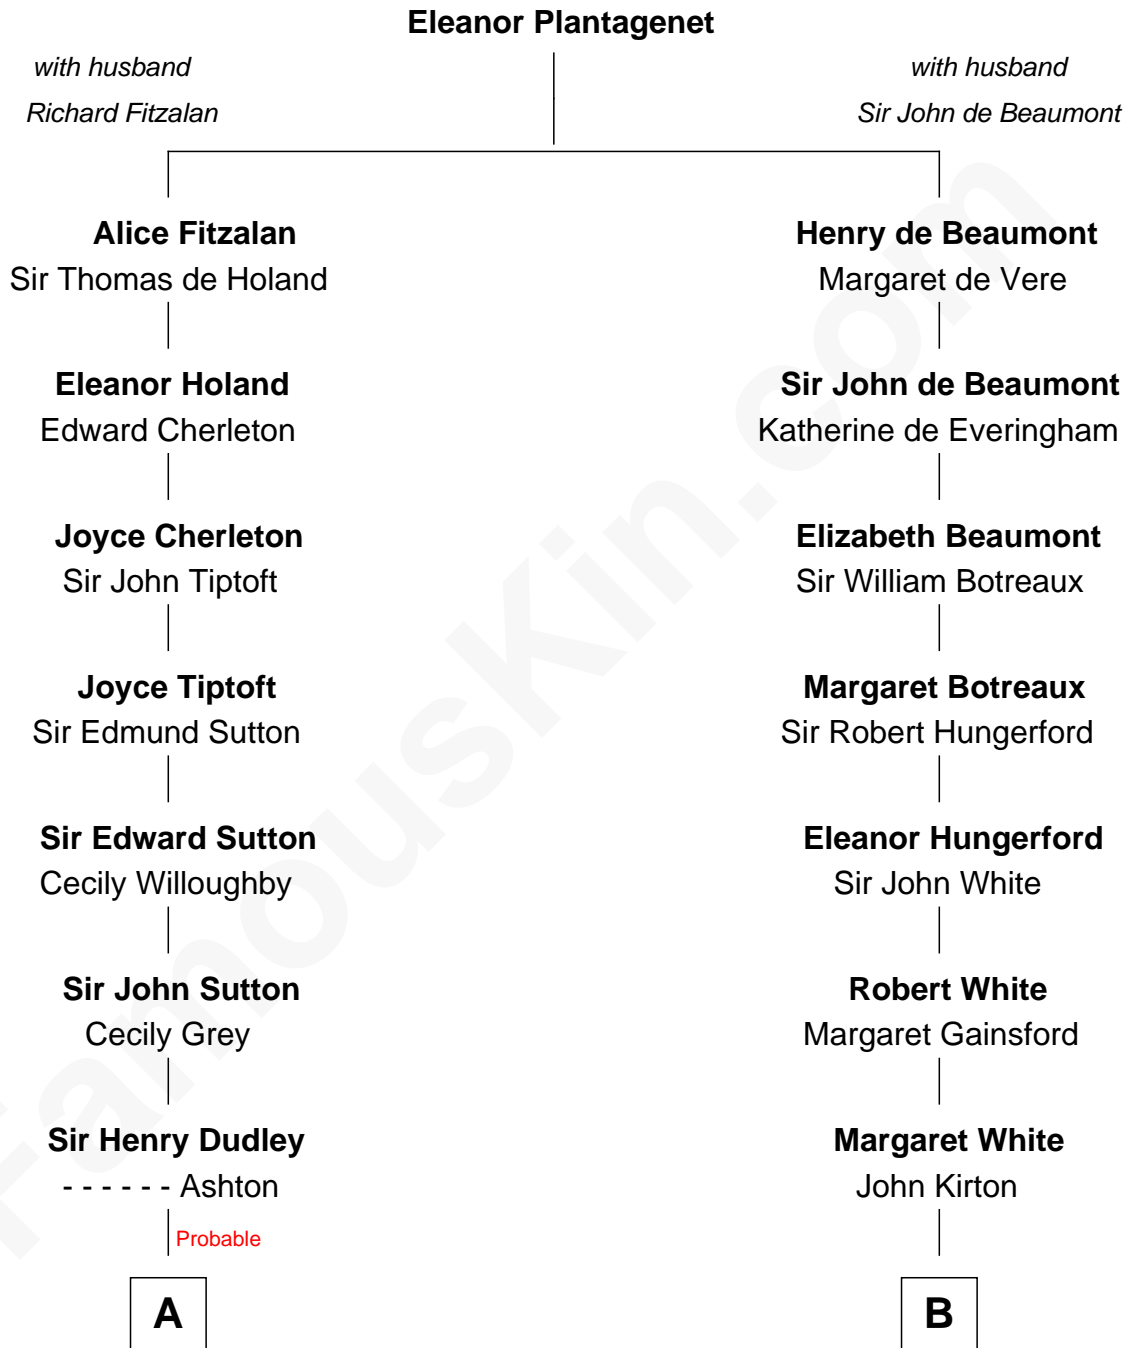

FamousKin.com

Relationship Chart of

Bill Weld

68th Governor of Massachusetts
17th cousin 2 times removed of

Guillermo Billinghurst
31st President of Peru

C

—
Margaret Low White

Francis Minot Weld

—
David Weld

Mary Blake Nichols

—
Bill Weld

68th Governor of Massachusetts

FamousKin.com