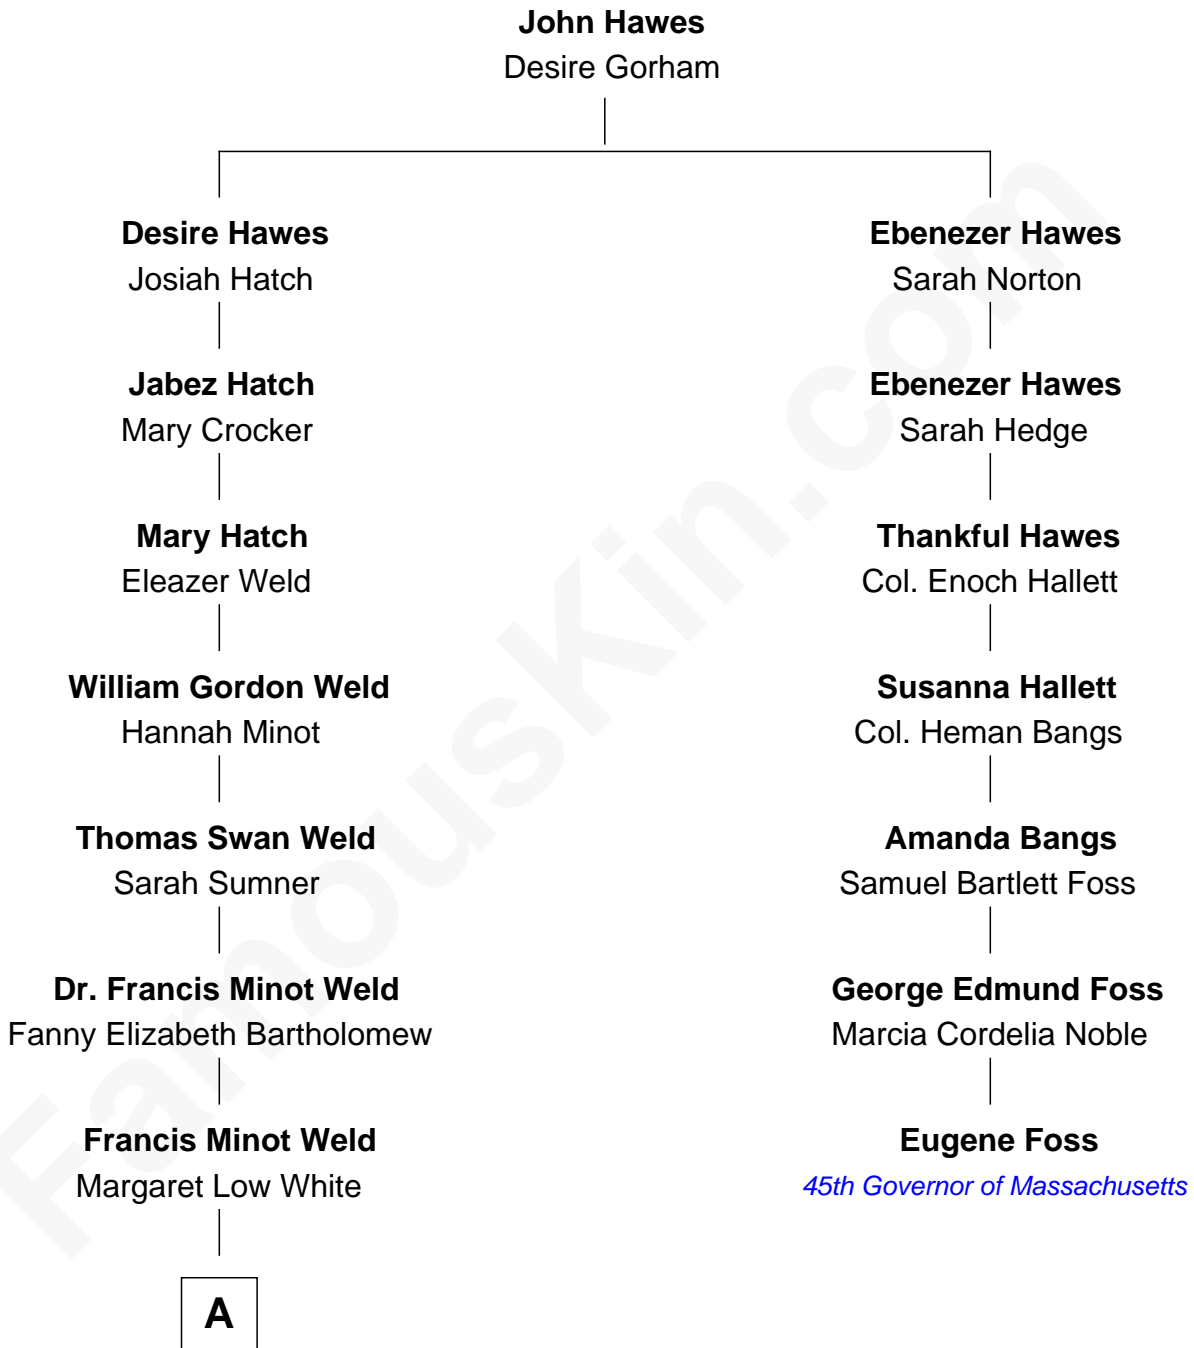

# FamousKin.com Relationship Chart of

**Bill Weld**

*68th Governor of Massachusetts*

6th cousin 2 times removed of

**Eugene Foss**

*45th Governor of Massachusetts*

**A**

**David Weld**

Mary Blake Nichols

**Bill Weld**

*68th Governor of Massachusetts*

FamousKin.com