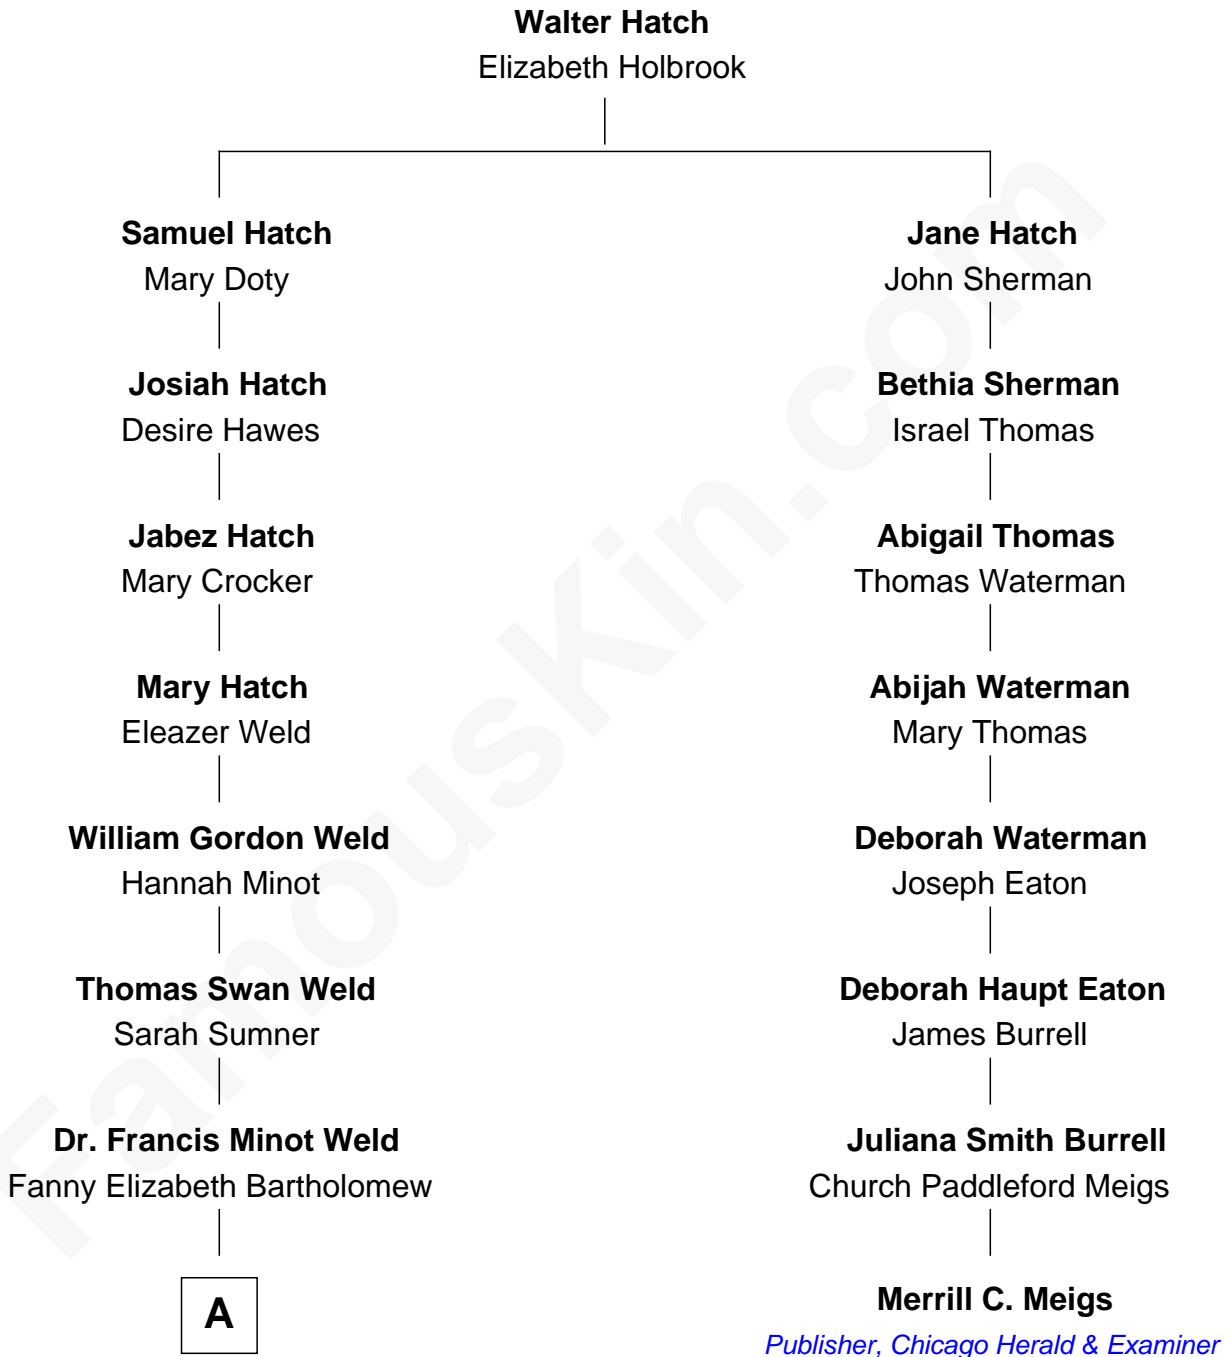

FamousKin.com

Relationship Chart of

Bill Weld

68th Governor of Massachusetts

7th cousin 2 times removed of

Merrill C. Meigs

Publisher, Chicago Herald & Examiner

A

—
Francis Minot Weld

Margaret Low White

—
David Weld

Mary Blake Nichols

—
Bill Weld

68th Governor of Massachusetts