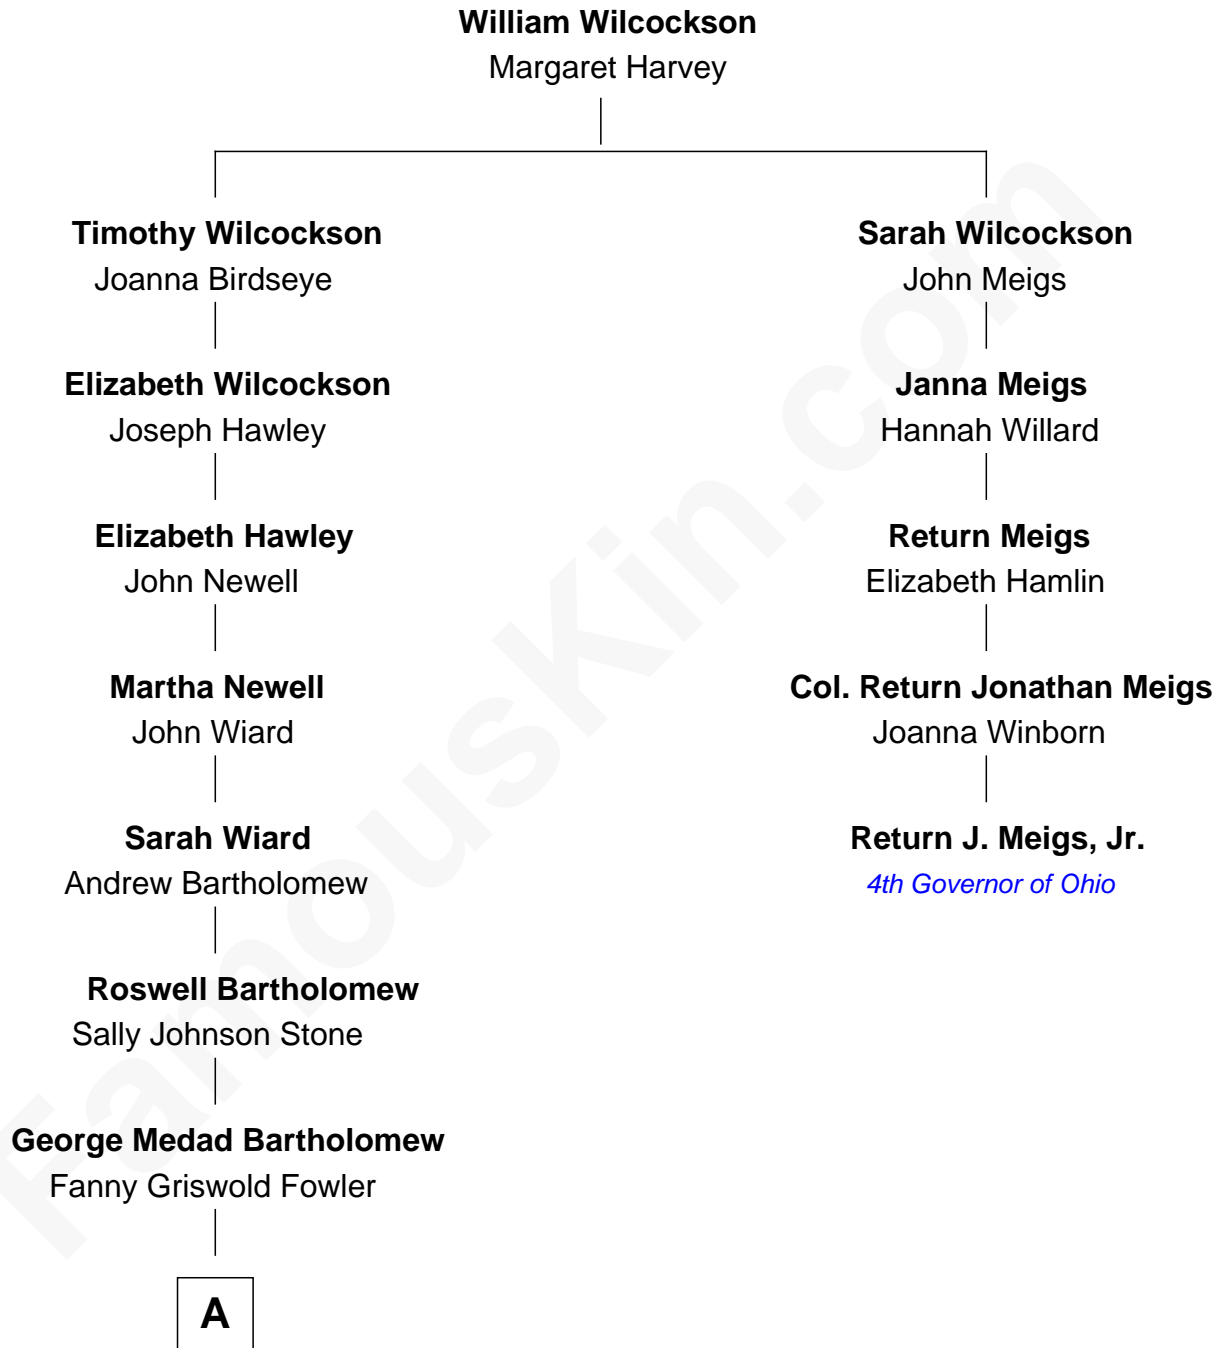

## Relationship Chart of

### Bill Weld

68th Governor of Massachusetts

4th cousin 6 times removed of

**Return J. Meigs, Jr.**

4th Governor of Ohio

**A**

—  
**Fanny Elizabeth Bartholomew**

Dr. Francis Minot Weld

—  
**Francis Minot Weld**

Margaret Low White

—  
**David Weld**

Mary Blake Nichols

—  
**Bill Weld**

*68th Governor of Massachusetts*