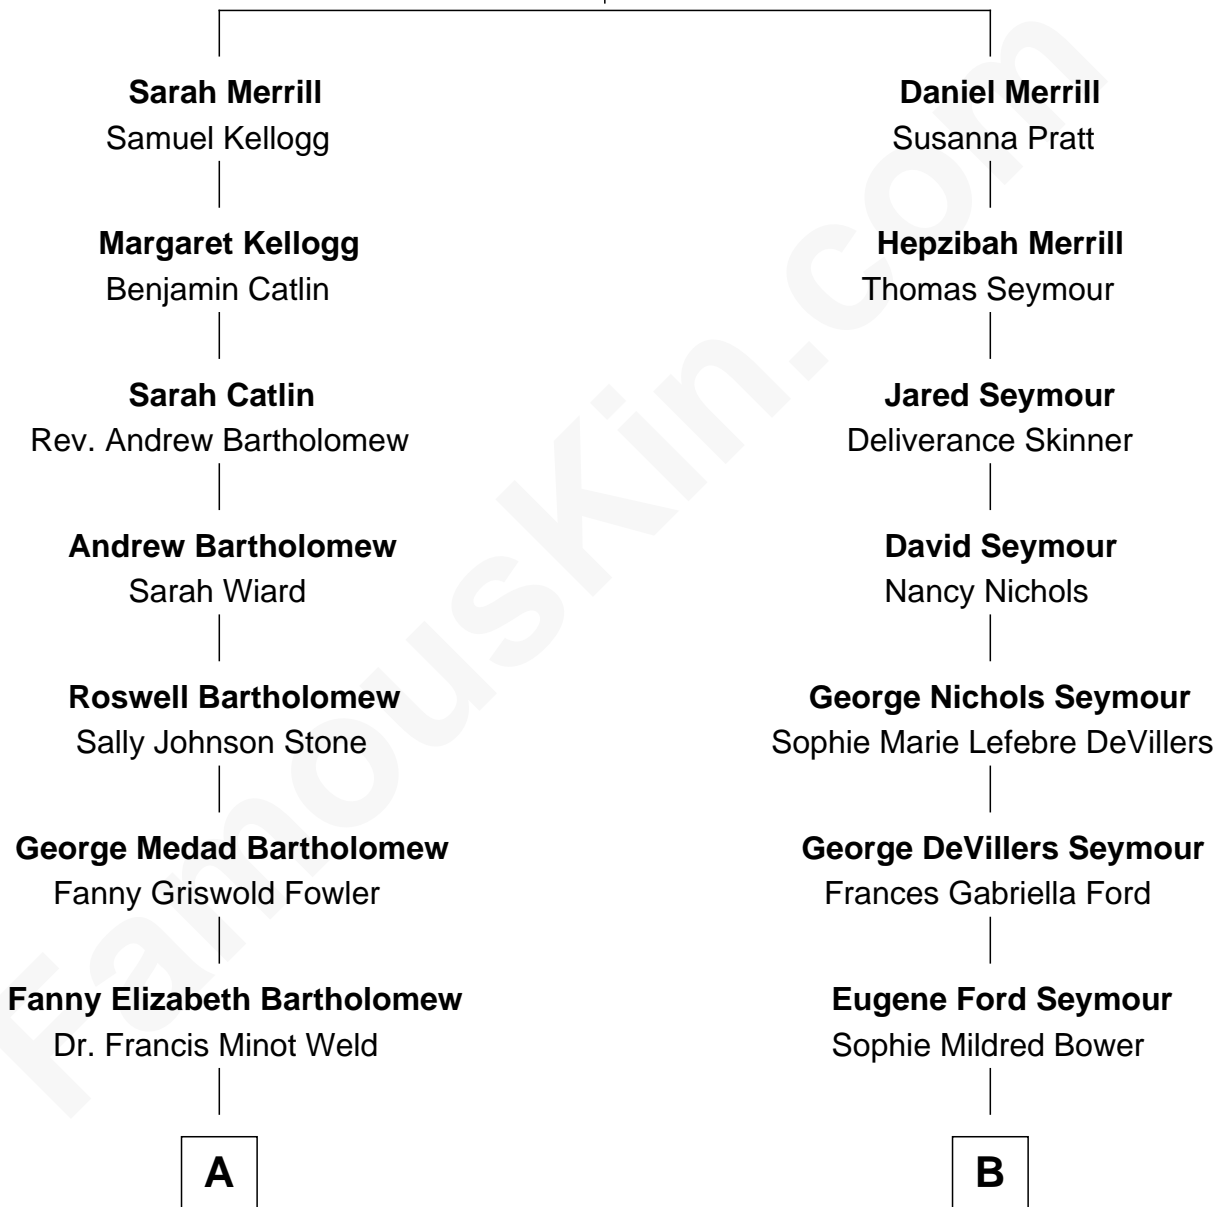

FamousKin.com Relationship Chart of

Bill Weld

68th Governor of Massachusetts

9th cousin of

Bridget Fonda

Movie Actress

John Merrill
Sarah Watson

A

Francis Minot Weld
Margaret Low White

David Weld
Mary Blake Nichols

Bill Weld
68th Governor of Massachusetts

B

Frances Ford Seymour
Henry Jaynes Fonda

Peter H. Fonda
Susan Jane Brewer

Bridget Fonda
Movie Actress