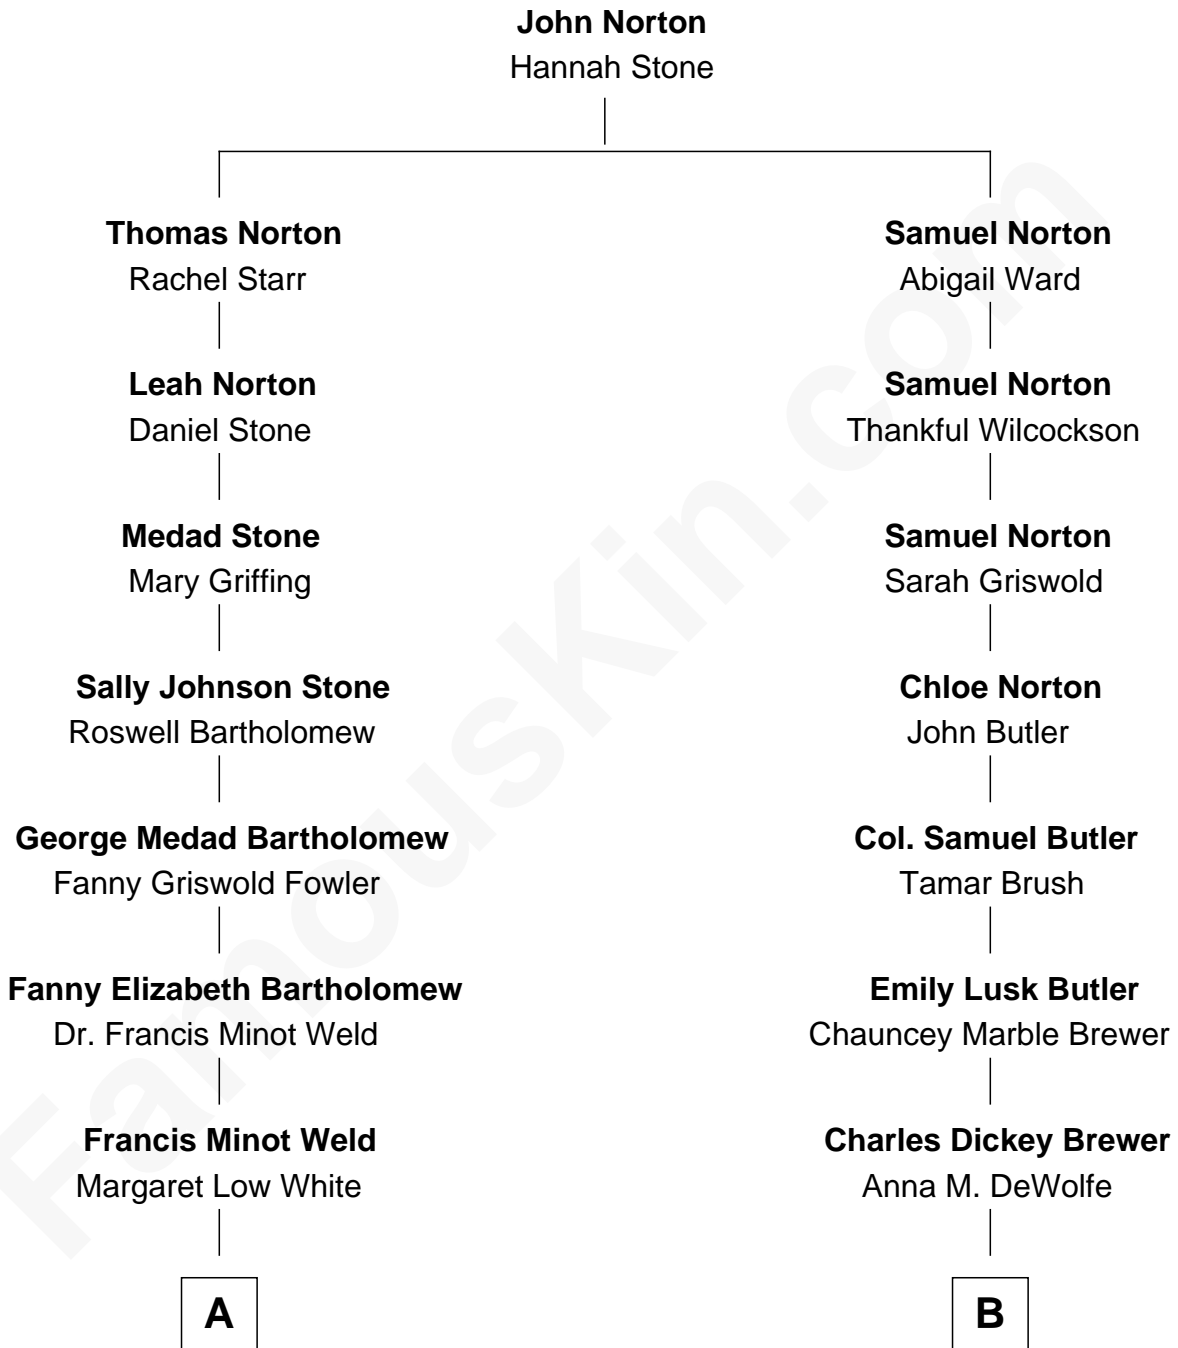

FamousKin.com Relationship Chart of

Bill Weld

68th Governor of Massachusetts

8th cousin 2 times removed of

Bridget Fonda

Movie Actress

A

David Weld
Mary Blake Nichols

Bill Weld
68th Governor of Massachusetts

B

Chauncey M. Brewer
Anna E. Gauslin

Chauncey Marble Brewer
Mary Alice Sweet

Susan Jane Brewer
Peter H. Fonda

Bridget Fonda
Movie Actress

FamousKin.com