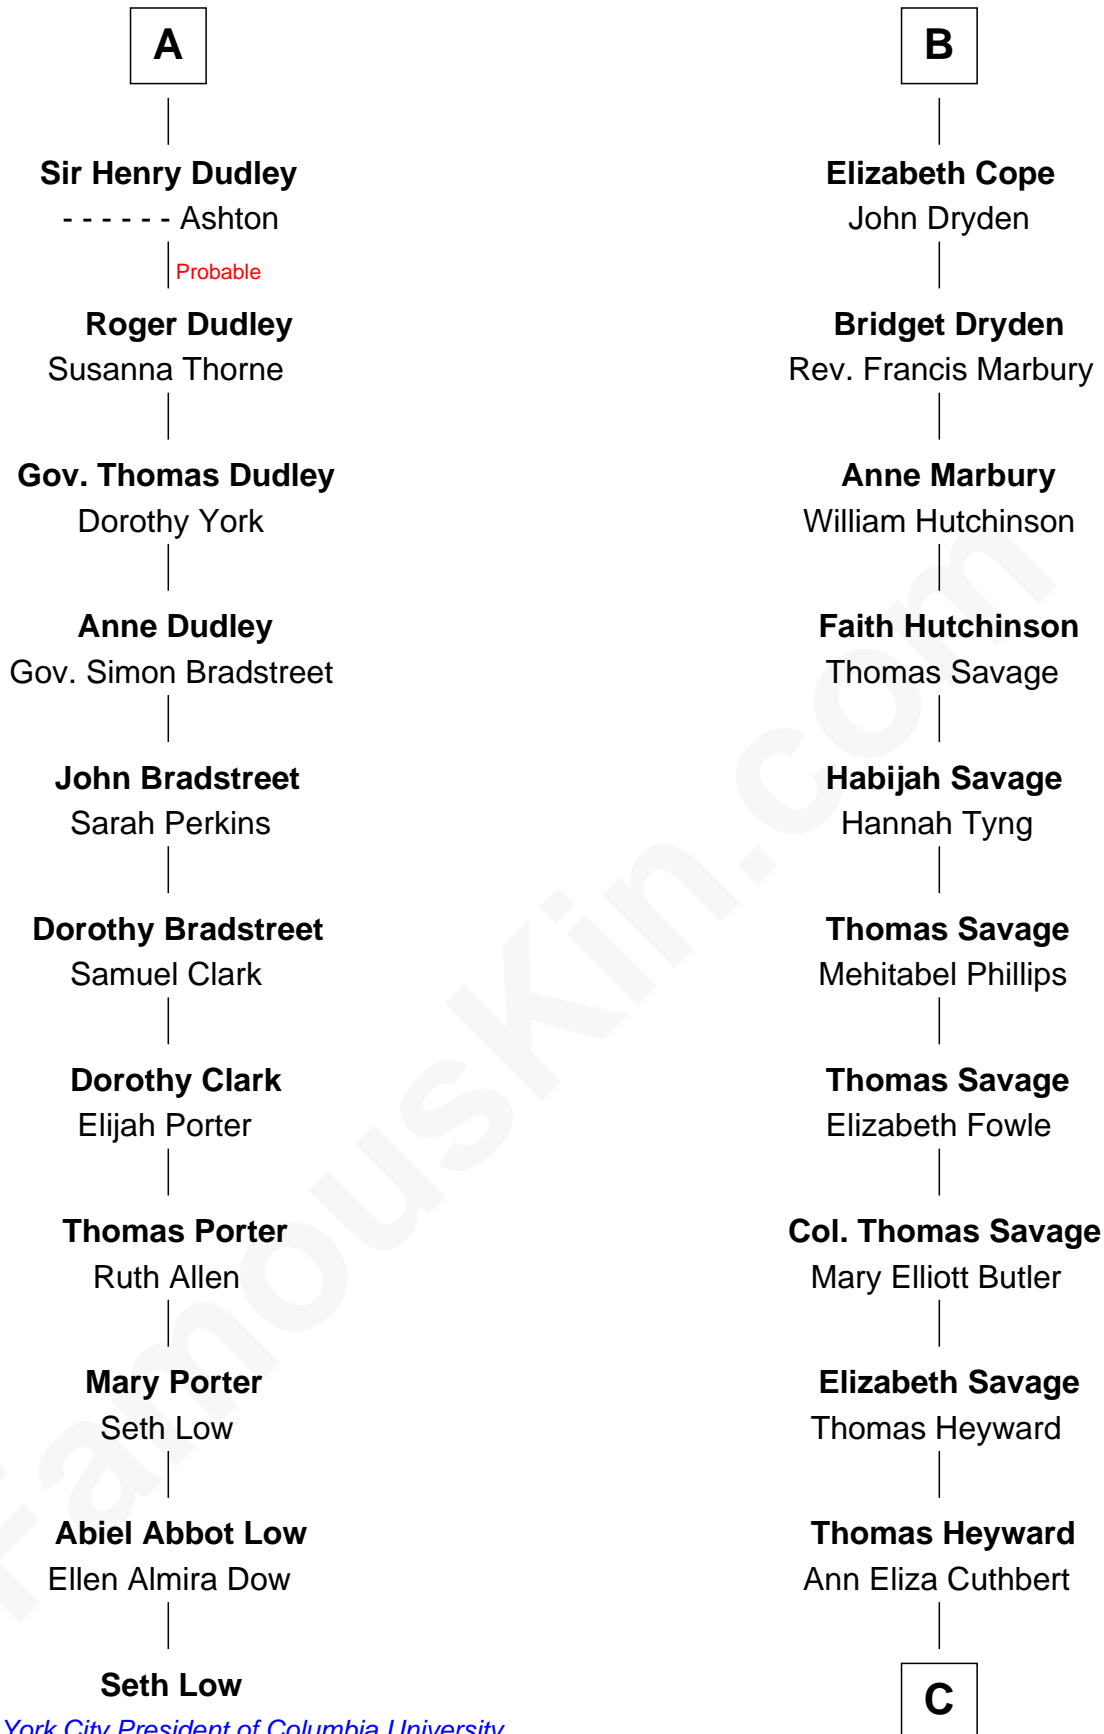

FamousKin.com

Relationship Chart of

Seth Low

Mayor of New York City President of Columbia University

17th cousin 3 times removed of

DuBose Heyward

Author of Porgy (Porgy & Bess)

Mayor of New York City President of Columbia University

C

Thomas Savage Heyward

Georgianna Hasell

Thomas Savage Heyward

Louisa Watkins

Edwin Watkins Heyward

Jane Screven DuBose

DuBose Heyward