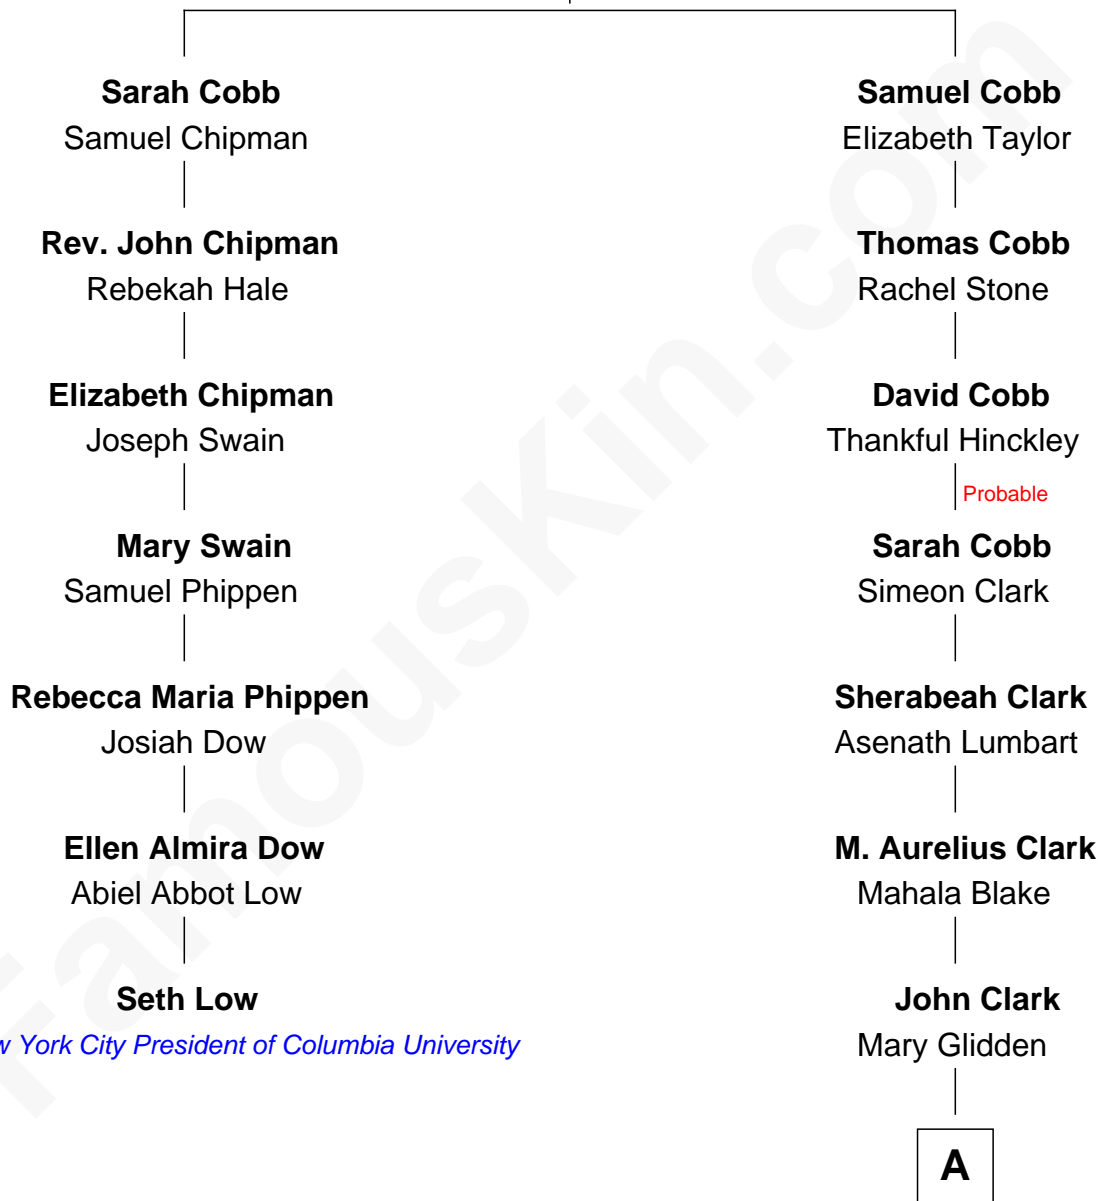

FamousKin.com

Relationship Chart of

Seth Low

Mayor of New York City President of Columbia University

6th cousin 5 times removed of

Chord Overstreet

Musician, TV and Movie Actor

Henry Cobb
Sarah Hinckley

Mayor of New York City President of Columbia University

A

William H. Clark

Lucretia Ann Gill

Florence Clark

Leslie W. Hager

Phyllis L. Hager

Col. James Ball Miller