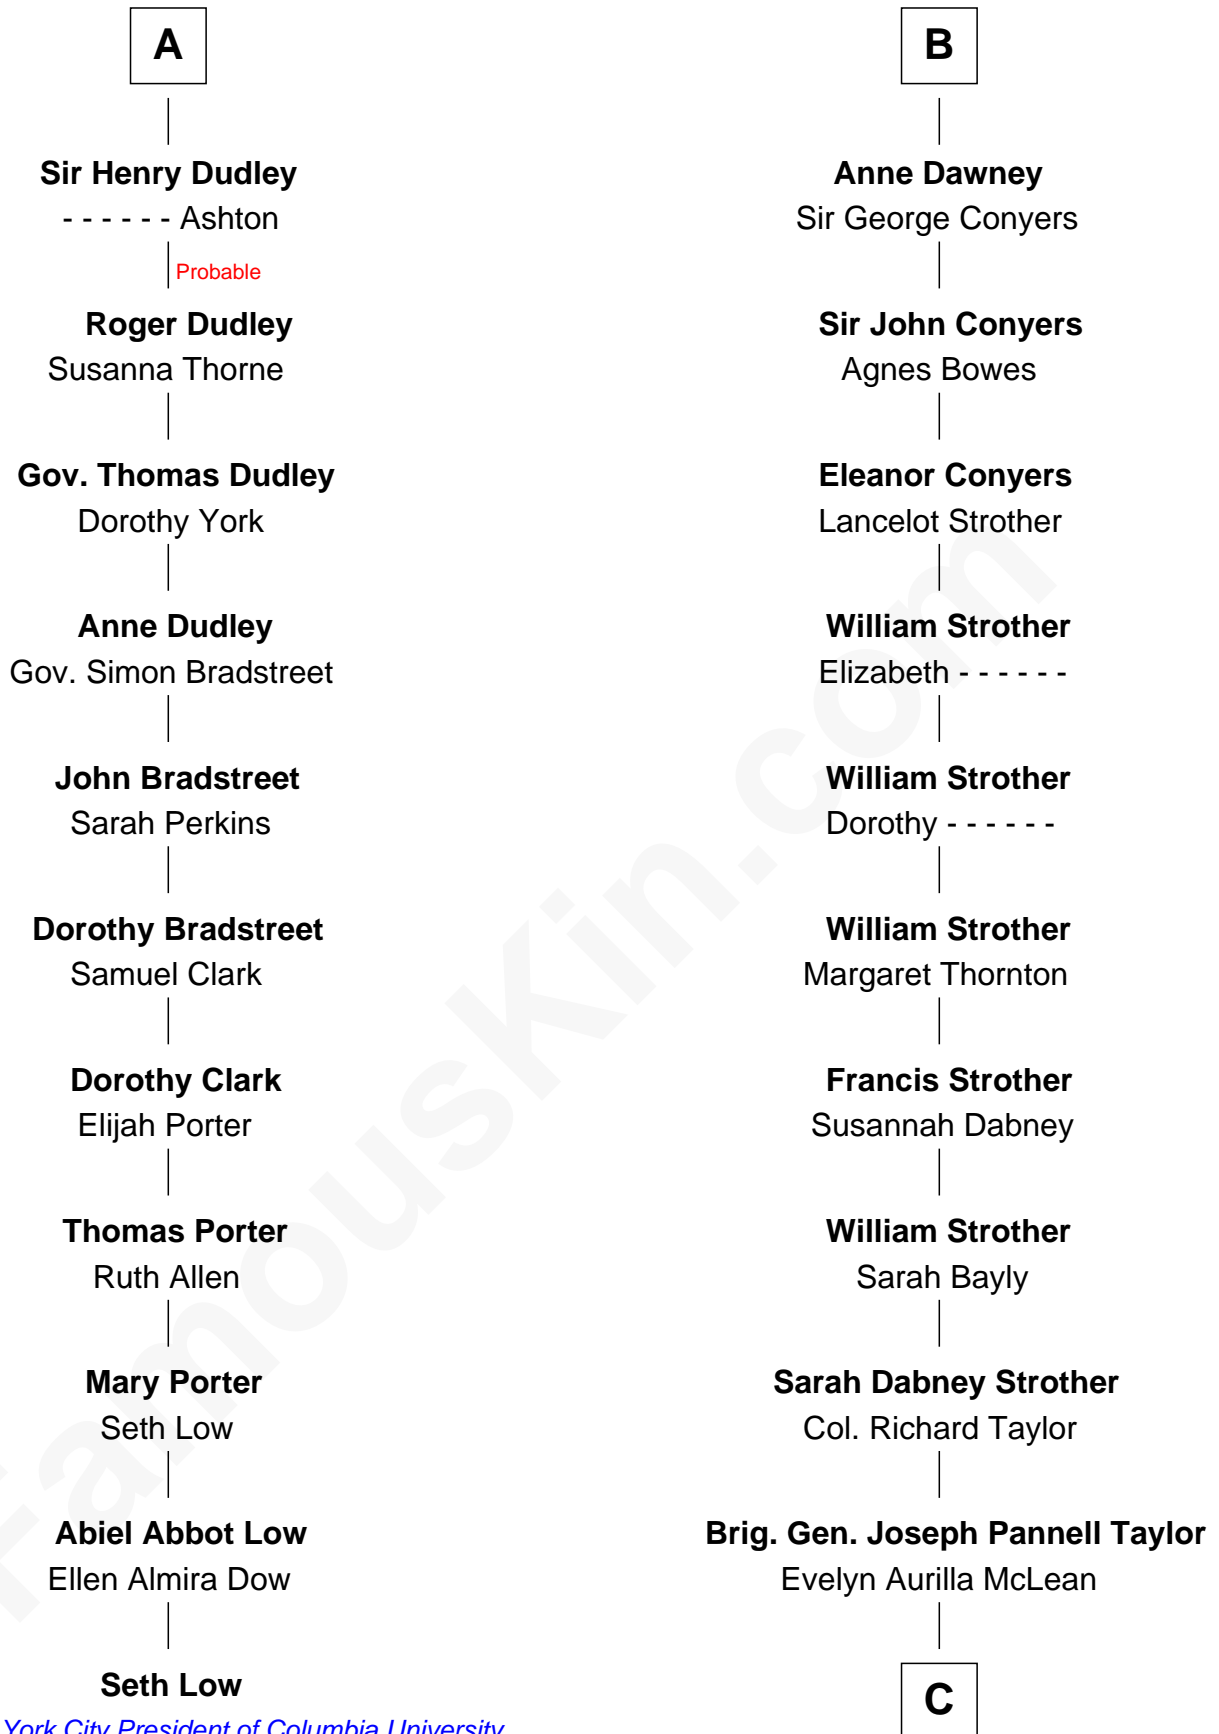

FamousKin.com

Relationship Chart of

Seth Low

Mayor of New York City President of Columbia University

17th cousin 4 times removed of

Parker Stevenson
TV and Movie Actor

Mayor of New York City President of Columbia University

C

Col. Joseph Hancock Taylor

Mary Montgomery Meigs

Evelyn Taylor

Eli Kirk Price

Philip Price

Sarah Meade Harrison

Sarah Meade Price