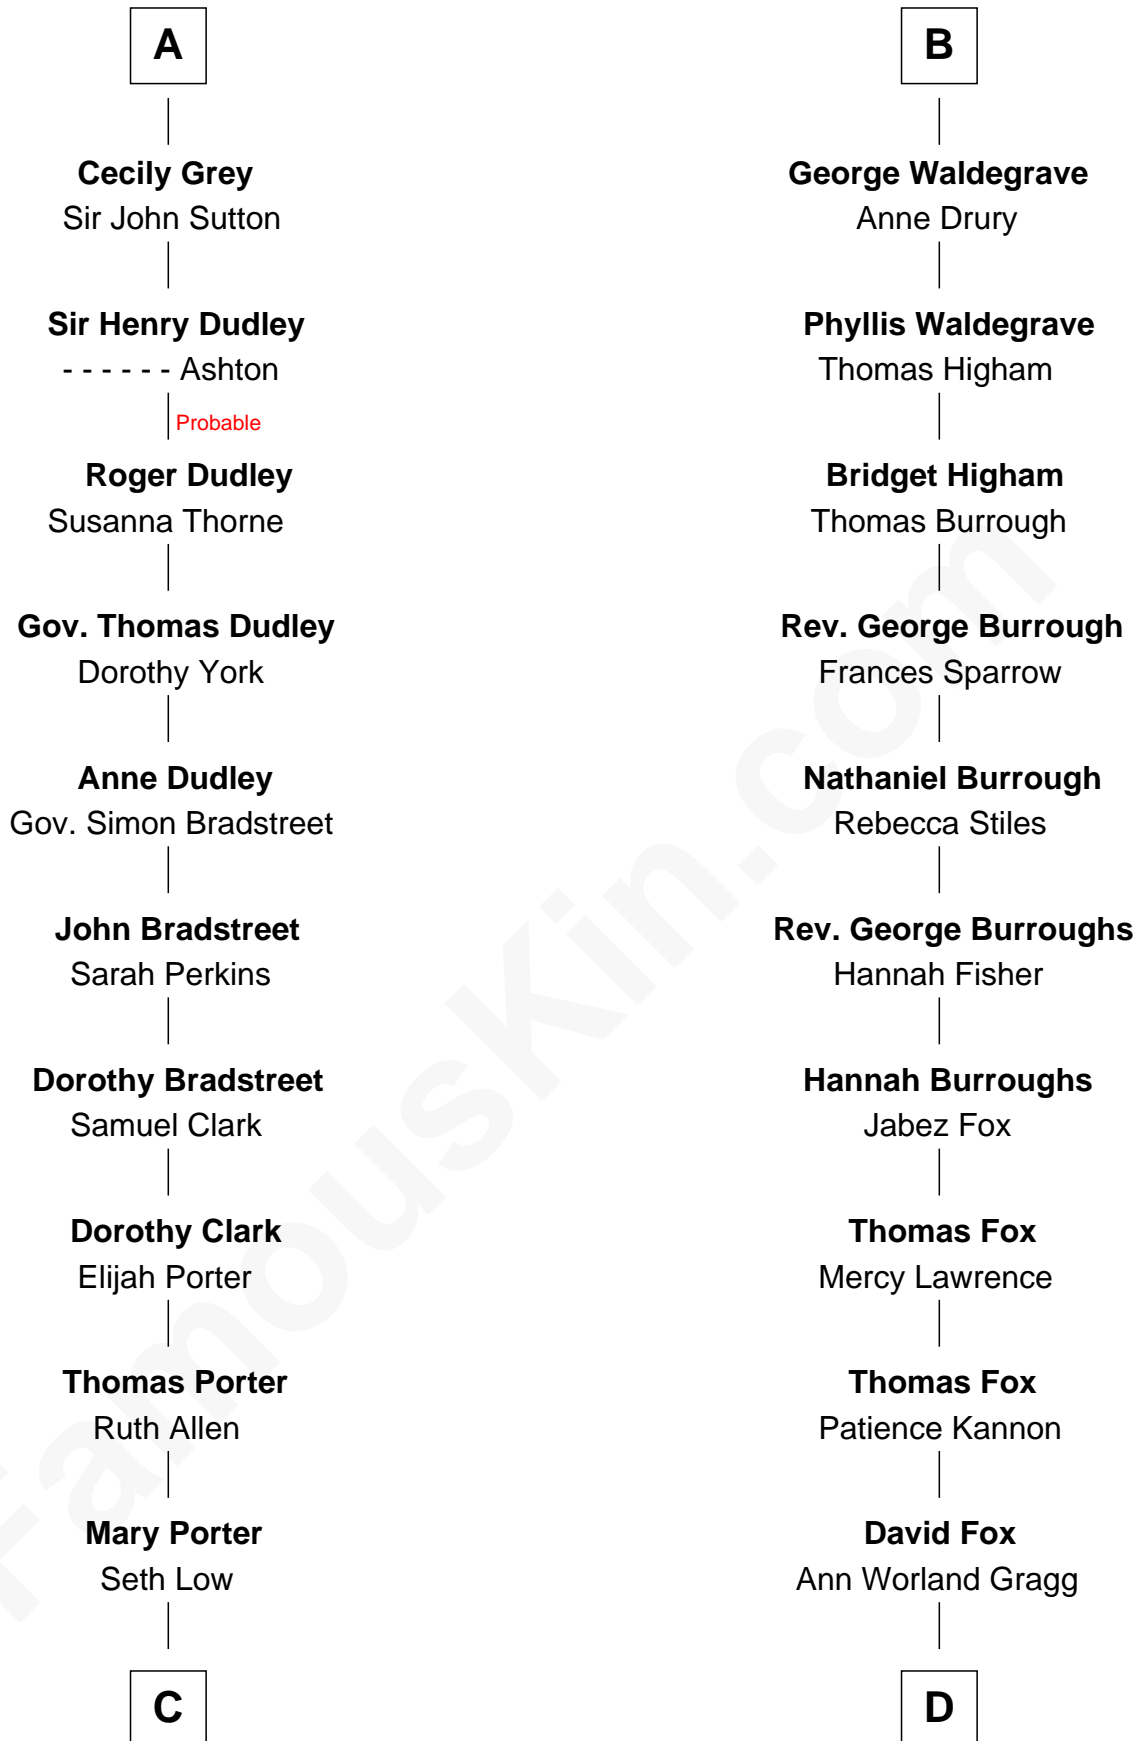

### Seth Low

*Mayor of New York City President of Columbia University*

18th cousin 3 times removed of

**Bob Moore**

*Co-Founder, Bob's Red Mill*

**William de Ros**  
Maude de Vaux

**Sir William de Ros**  
Margery de Badlesmere

**Thomas de Ros**  
Beatrice de Stafford

**Margaret de Ros**  
Sir Reynold Grey

**Margaret Grey**  
Sir William Bonville

**William Bonville**  
Elizabeth Harington

**William Bonville**  
Katherine Neville

**Cecily Bonville**  
Thomas Grey

**A**

**Agnes de Ros**  
Pain de Tibetot

**Sir John de Tibetot**  
Margaret de Badlesmere

**Sir Robert de Tibetot**  
Margaret Deincourt

**Elizabeth de Tibetot**  
Sir Philip le Despencer

**Margery Despencer**  
Sir Roger Wentworth

**Henry Wentworth**  
Elizabeth Howard

**Margery Wentworth**  
Sir William Waldegrave

**B**

**C**

**Abiel Abbot Low**  
Ellen Almira Dow

**Seth Low**

*Mayor of New York City President of Columbia University*