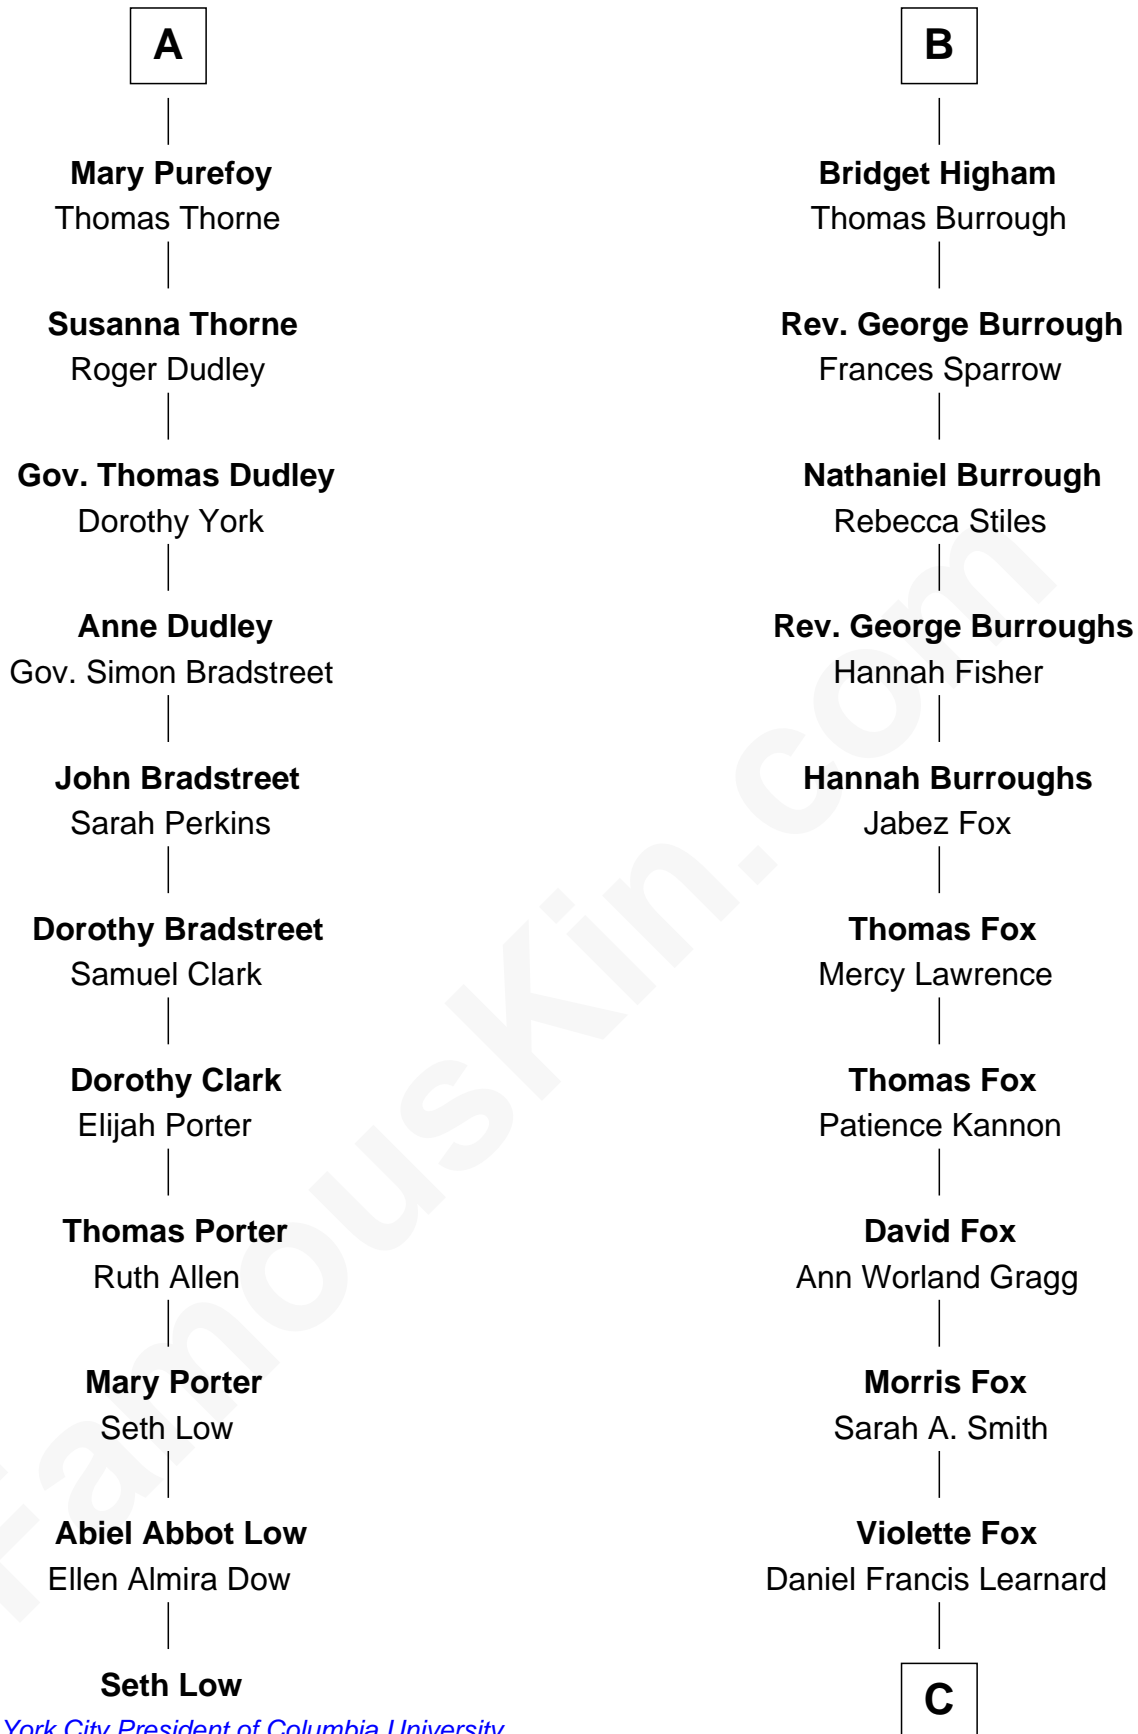

FamousKin.com

Relationship Chart of

Seth Low

Mayor of New York City President of Columbia University

17th cousin 2 times removed of

Bob Moore

Co-Founder, Bob's Red Mill

Sir John Howard

Alice de Bois

Joan Howard
Sir Peter de Brewes

Beatrice Brewes
Sir Hugh Shirley

Sir Ralph Shirley
Joan Basset

Beatrice Shirley
John Brome

Isabel Brome
John Denton

Alice Denton
Nicholas Purefoy

Edward Purefoy
Anne Fettiplace

A

Sir Robert Howard
Margaret de Scales

Sir John Howard
Alice Tendring

Henry Howard
Mary Hussey

Elizabeth Howard
Henry Wentworth

Margery Wentworth
Sir William Waldegrave

George Waldegrave
Anne Drury

Phyllis Waldegrave
Thomas Higham

B

Mayor of New York City President of Columbia University

C

Clinton Morris Learnard

Gertrude Maud Yost

Doris Dell Learnard

Kenneth Earl Moore

Bob Moore