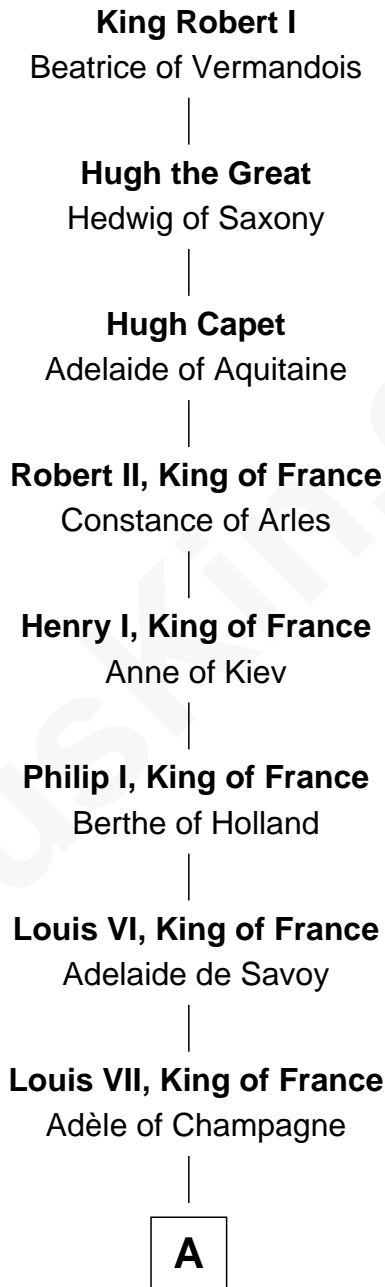

## Relationship Chart of

### Seth Low

*Mayor of New York City President of Columbia University*

28th Great-grandson of

**King Robert I**  
*King of France*

**A**

**Philip II Auguste, King of France**

Isabella of Hainault

**Louis VIII, King of France**