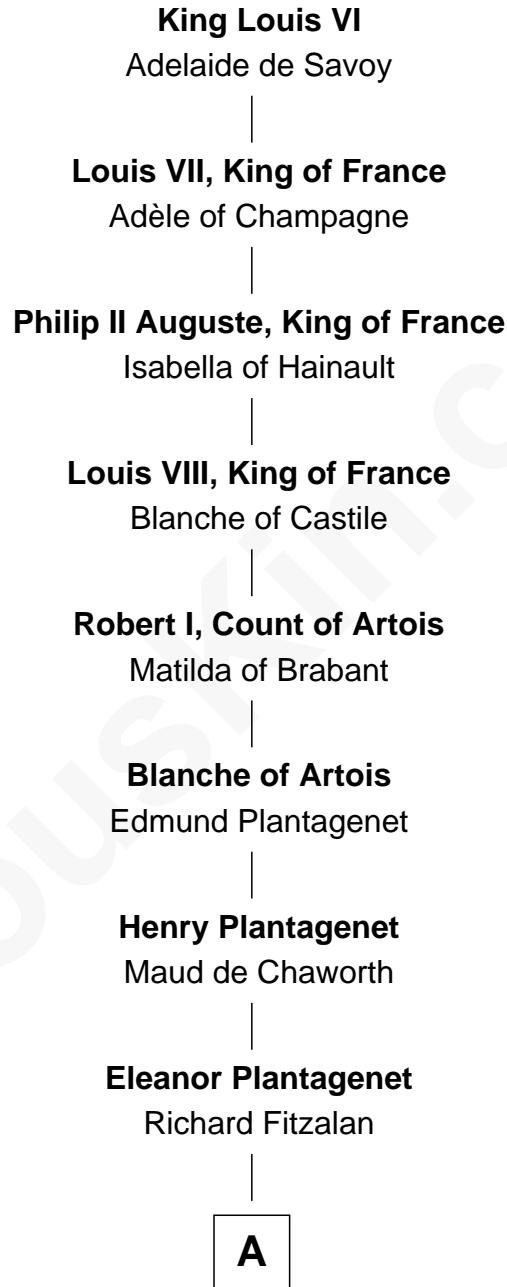

FamousKin.com

Relationship Chart of

Seth Low

Mayor of New York City President of Columbia University

22nd Great-grandson of

King Louis VI
King of France

A

Alice Fitzalan

Sir Thomas de Holand

Eleanor Holand

Edward Cherleton

Joyce Cherleton

Sir John Tiptoft

Joyce Tiptoft

Sir Edmund Sutton

Sir Edward Sutton