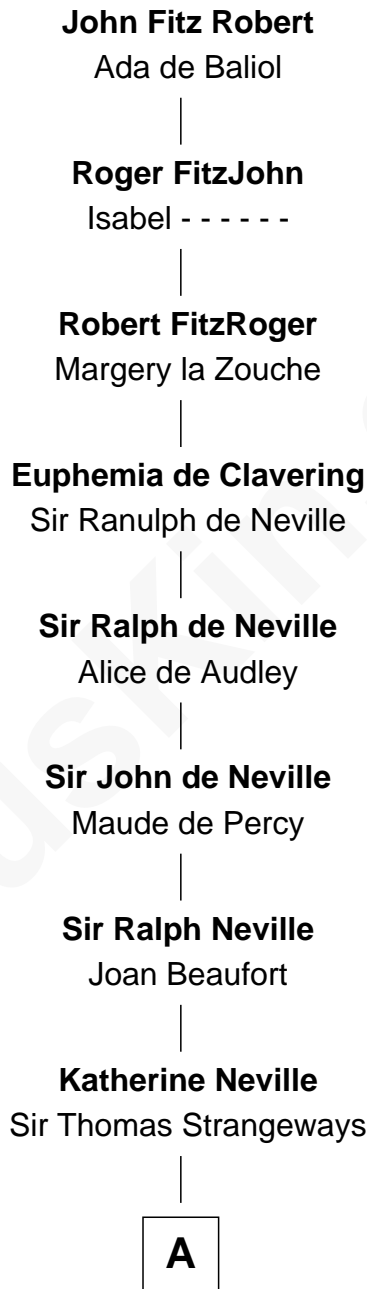

# FamousKin.com

## Relationship Chart of

### Seth Low

Mayor of New York City President of Columbia University

19th Great-grandson of

**John Fitz Robert**  
Magna Carta Surety

**A**

**Joan Strangeways**  
Sir William Willoughby

**Cecily Willoughby**  
Sir Edward Sutton

**Sir John Sutton**  
Cecily Grey

**Sir Henry Dudley**  
----- Ashton

Probable

**Roger Dudley**  
Susanna Thorne

**Gov. Thomas Dudley**  
Dorothy York

**Anne Dudley**  
Gov. Simon Bradstreet

**John Bradstreet**  
Sarah Perkins