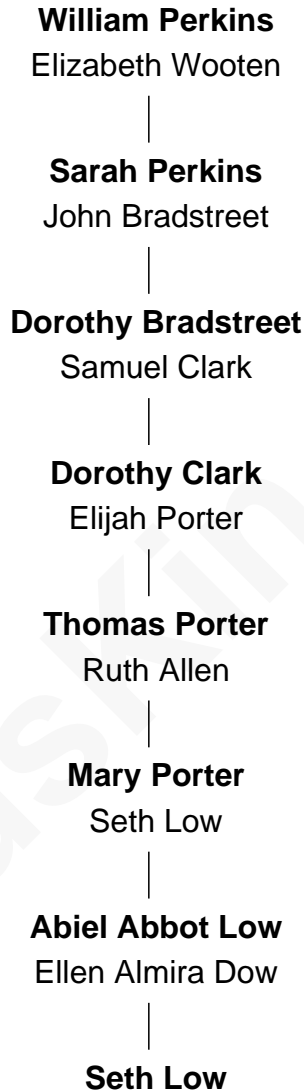

FamousKin.com
Relationship Chart of
Seth Low

Mayor of New York City President of Columbia University

5th Great-grandson of

William Perkins

(1607 - 1682) William & Francis passenger 1632

Mayor of New York City President of Columbia University