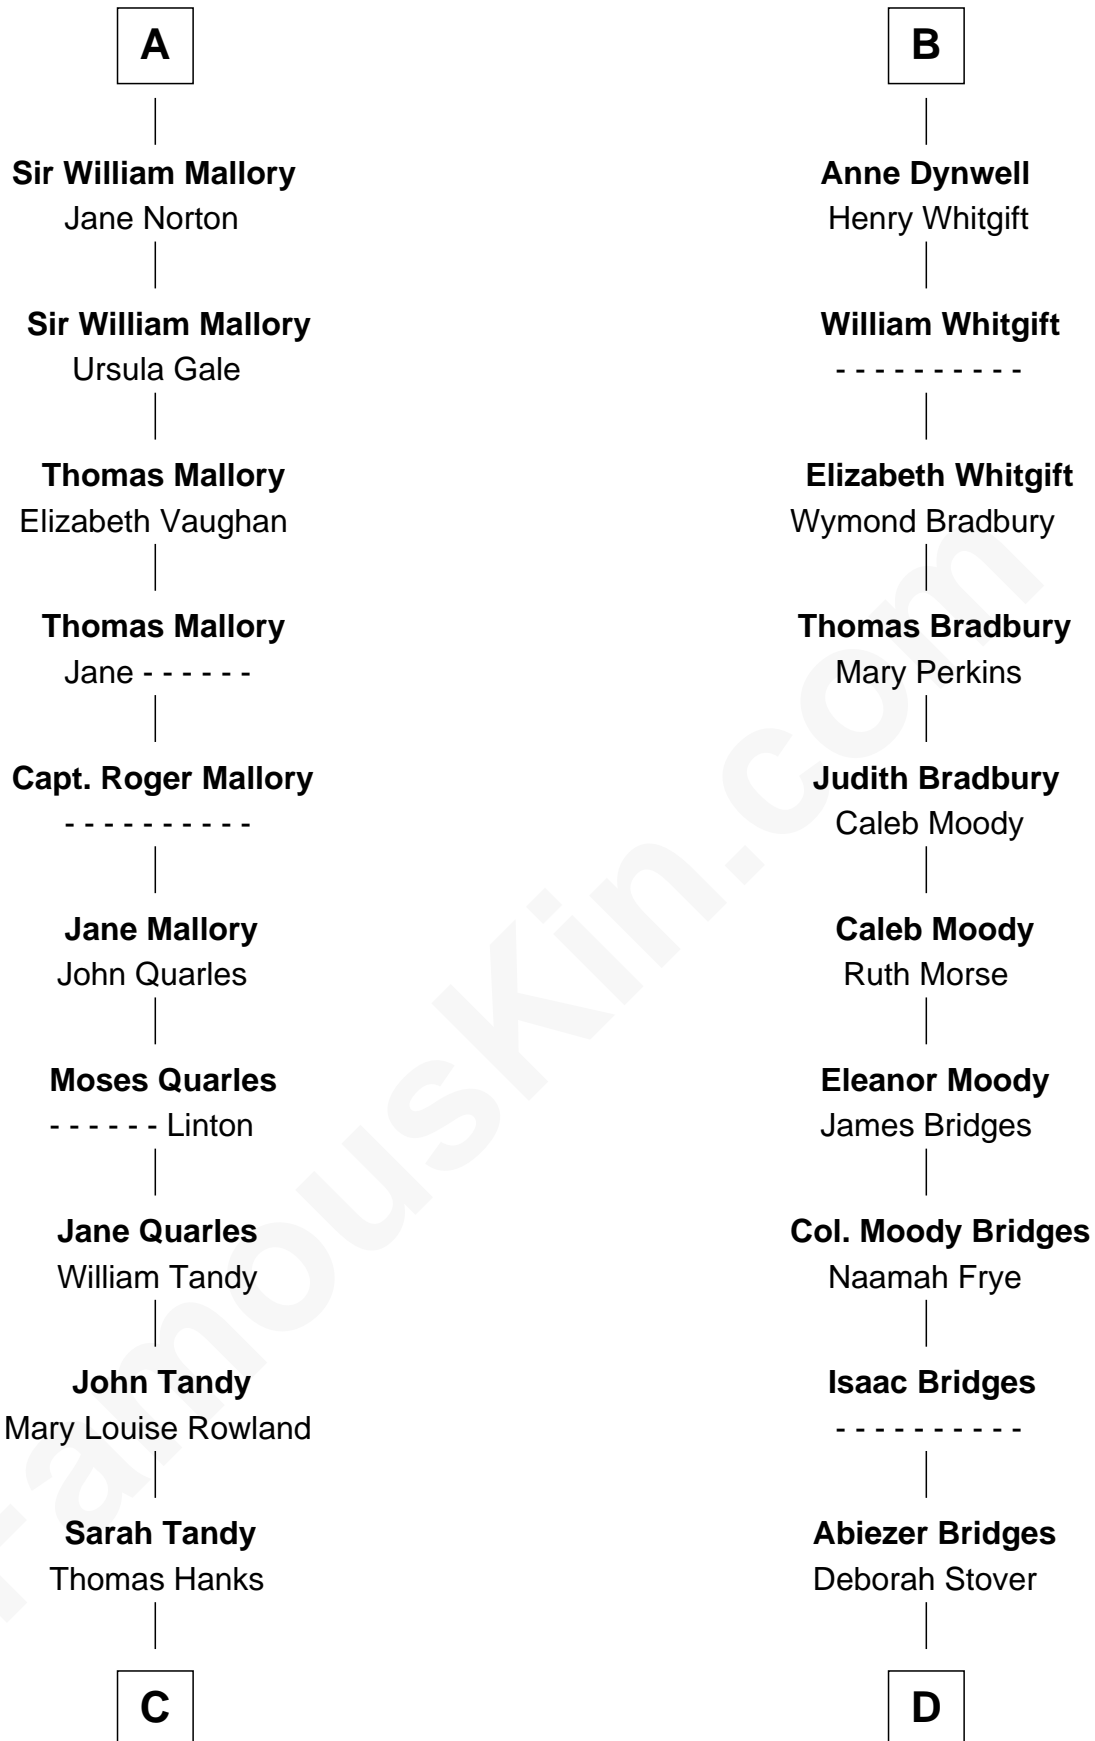

FamousKin.com Relationship Chart of

Tom Hanks

Movie Actor

20th cousin 1 time removed of

Owen Brewster

54th Governor of Maine

Sir Geoffrey le Scrope

Ivetta de Ros

Henry Scrope

Joan - - - - -

Joan Scrope

Henry Fitzhugh

Henry FitzHugh

Elizabeth Grey

Sir William FitzHugh

Margery Willoughby

Margaret de Welles

Jane Dymoke

John Fulnetby

Katherine Fulnetby

William Dynwell

B

C

Thomas Hanks
Rachel J. Rayburn

Carrie S. Bridges
William Edmund Brewster

Owen Brewster
54th Governor of Maine

FamousKin.com