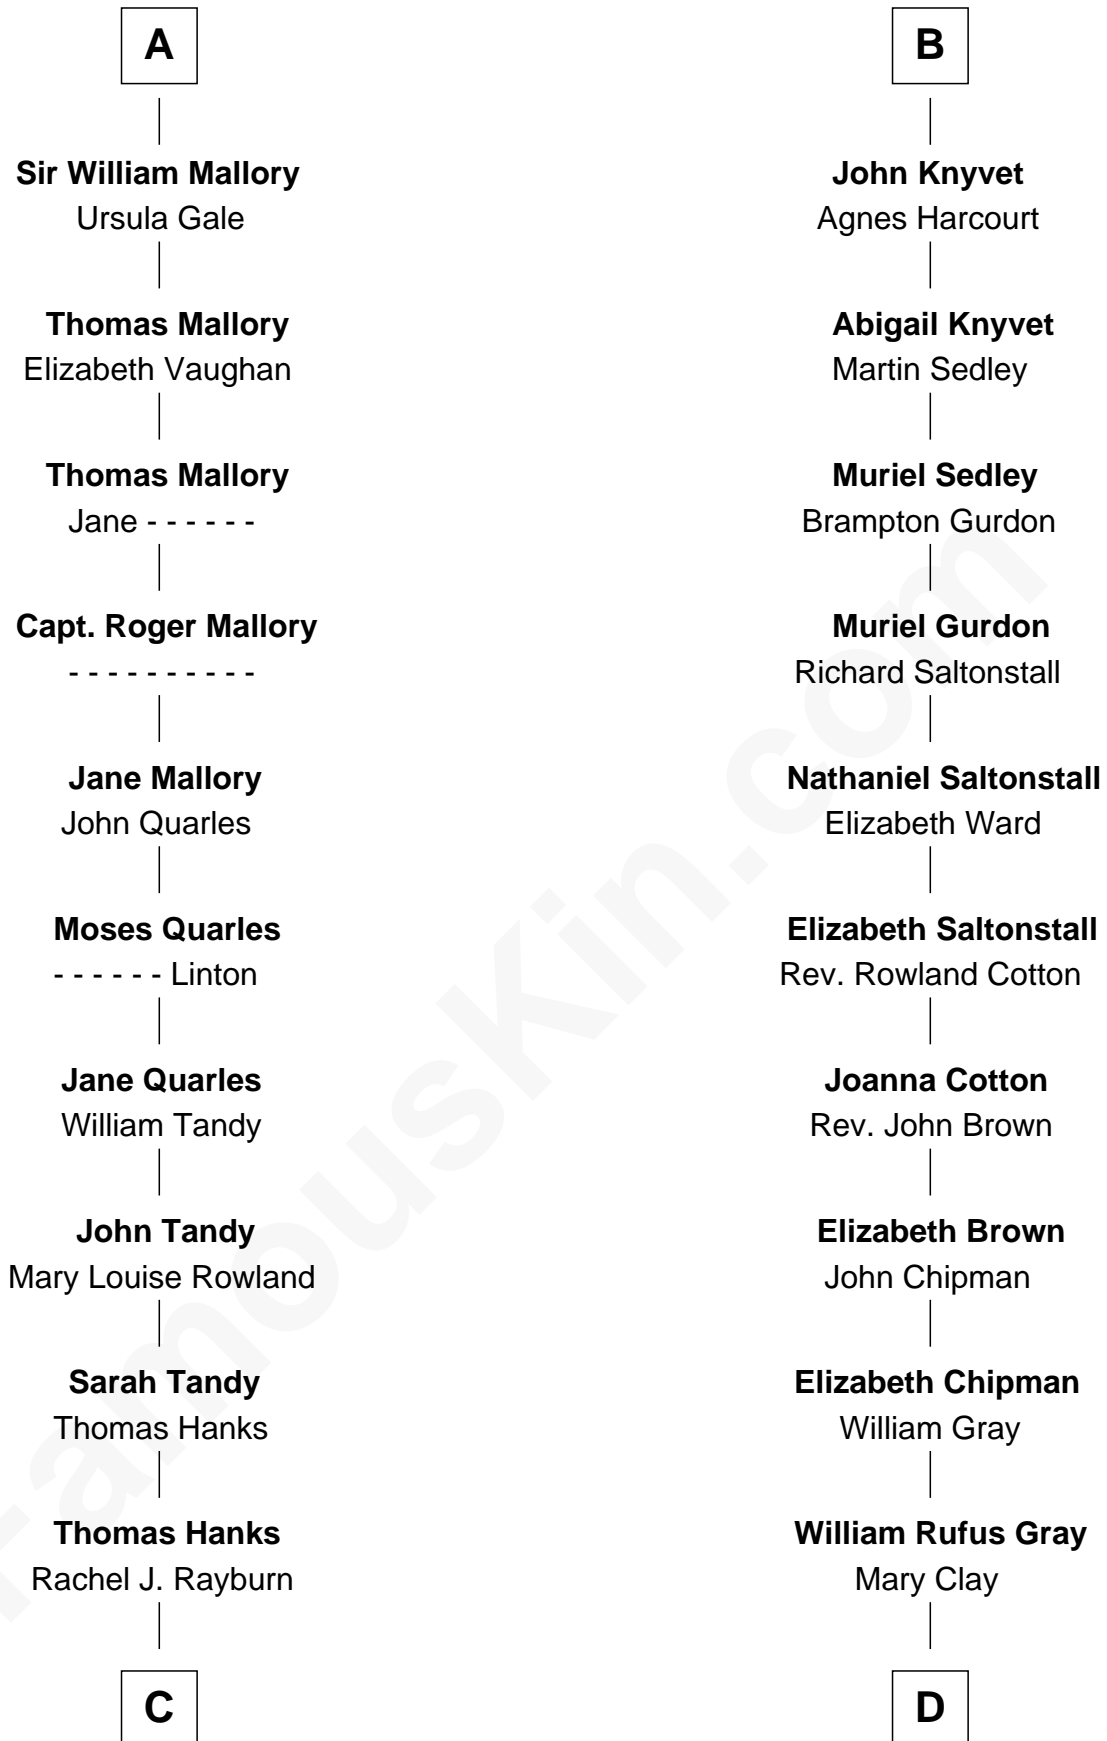

FamousKin.com Relationship Chart of

Tom Hanks

Movie Actor

20th cousin 1 time removed of

Story Musgrave

NASA Astronaut

Edmund Fitzalan

Alice de Warenne

Eleanor Plantagenet

Sir Richard Fitzalan

Elizabeth de Bohun

Elizabeth Fitzalan

Sir Thomas Mowbray

Margaret Mowbray

Sir Robert Howard

Sir John Howard

Margaret Chedworth

Katherine Howard

Sir John Bouchier

Jane Bouchier

Edmund Knyvet

B

C

Daniel Boone Hanks
Mary Catherine Mefford