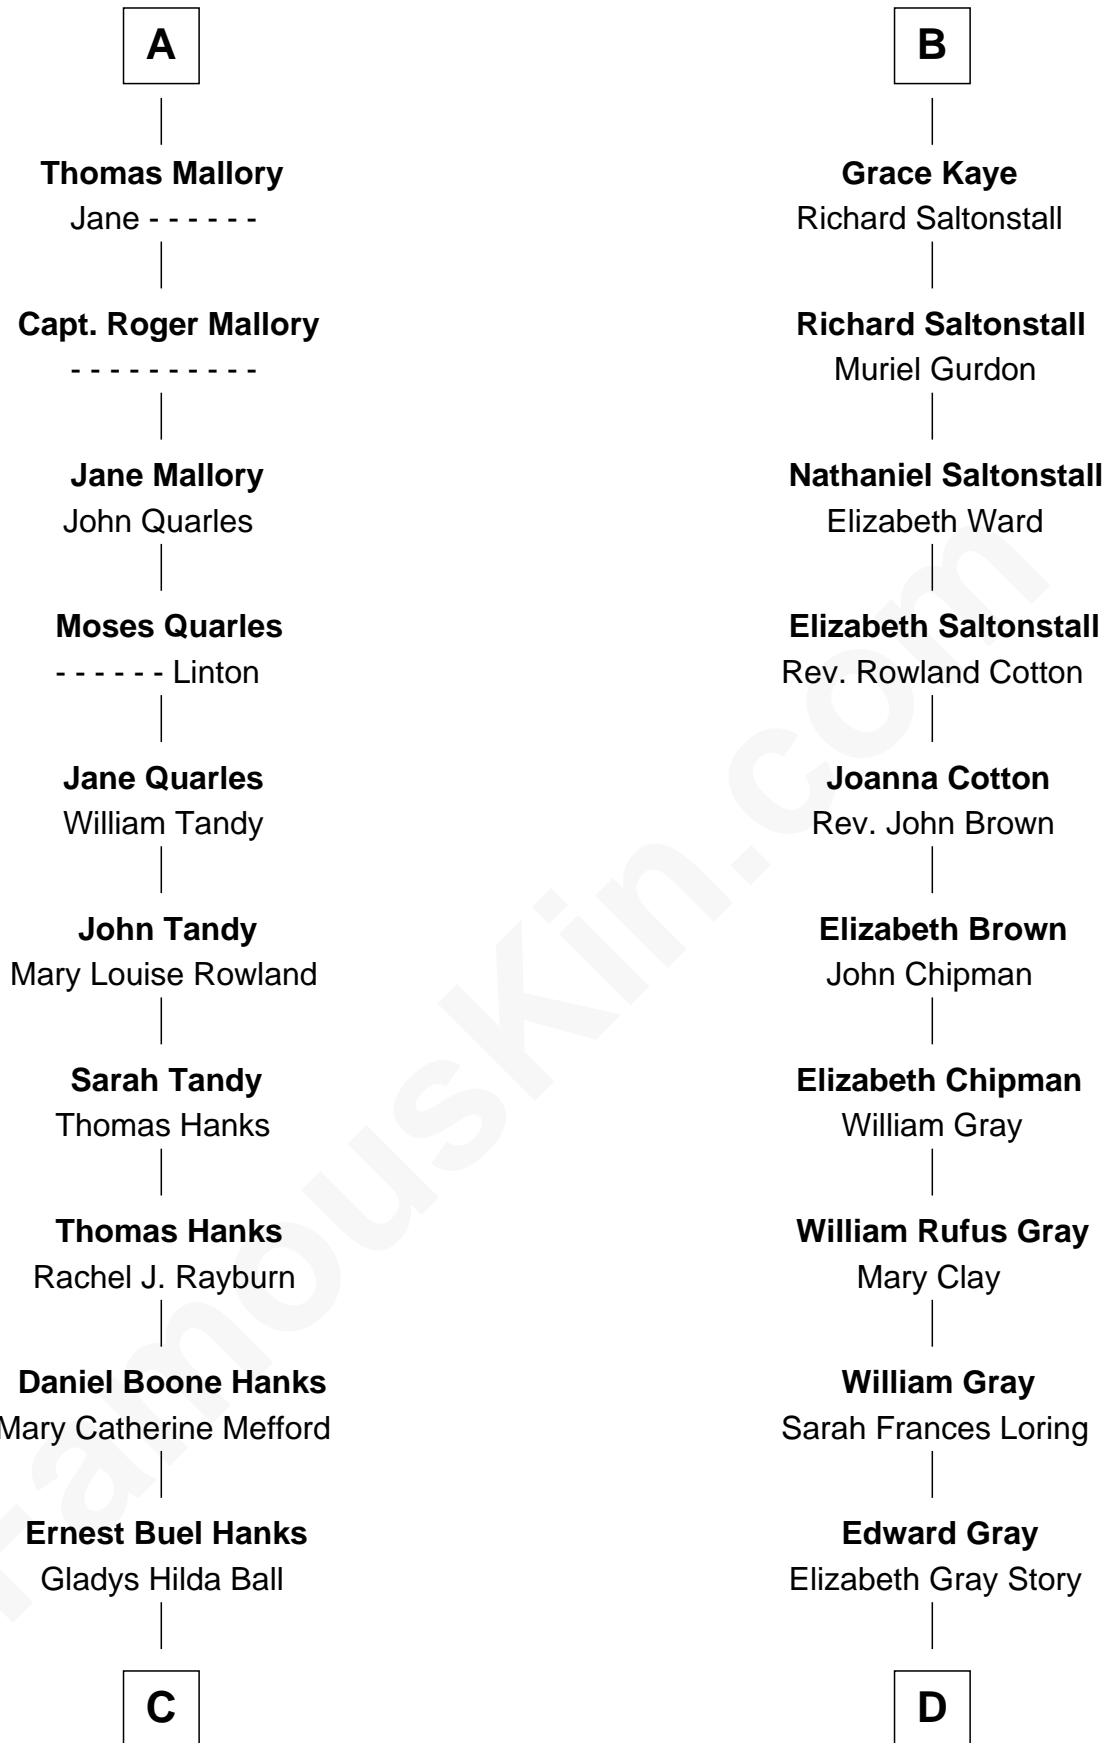

FamousKin.com Relationship Chart of

Tom Hanks

Movie Actor

18th cousin 1 time removed of

Story Musgrave

NASA Astronaut

Henry FitzHugh

Elizabeth Grey

Sir William Mallory

Jane Norton

Sir William Mallory

Ursula Gale

Thomas Mallory

Elizabeth Vaughan

A

Eleanor Fitzhugh

Sir Robert Mauleverer

Dorothy Mauleverer

John Kaye

Robert Kaye

Anne Flower

B

C

Amos Mefford Hanks

Janet Marylyn Frager

Tom Hanks

Movie Actor

D

Marguerite Gray

John Butler Swann

Marguerite Swann

Percy Musgrave