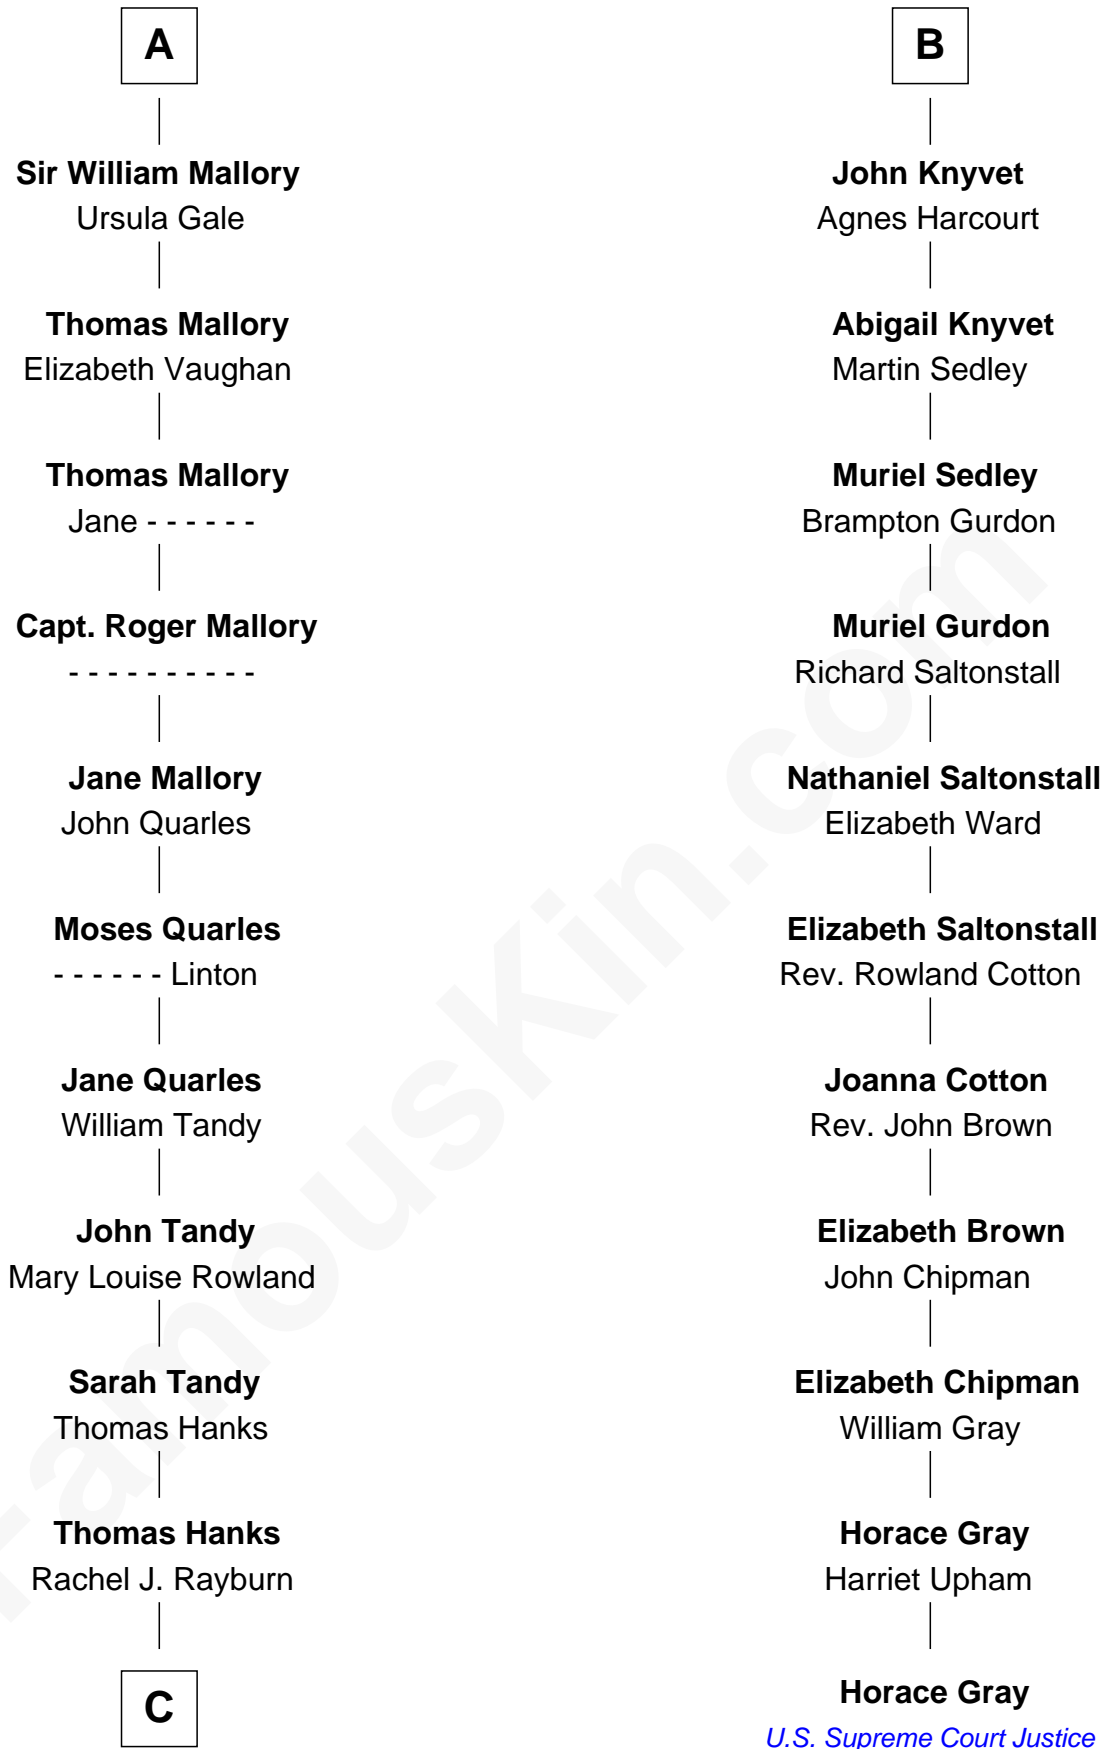

FamousKin.com Relationship Chart of

Tom Hanks

Movie Actor

17th cousin 3 times removed of

Horace Gray

U.S. Supreme Court Justice

Edmund Fitzalan

Alice de Warenne

C

—
Daniel Boone Hanks
Mary Catherine Mefford

—
Ernest Buel Hanks
Gladys Hilda Ball

—
Amos Mefford Hanks
Janet Marylyn Frager

—
Tom Hanks
Movie Actor

FamousKin.com