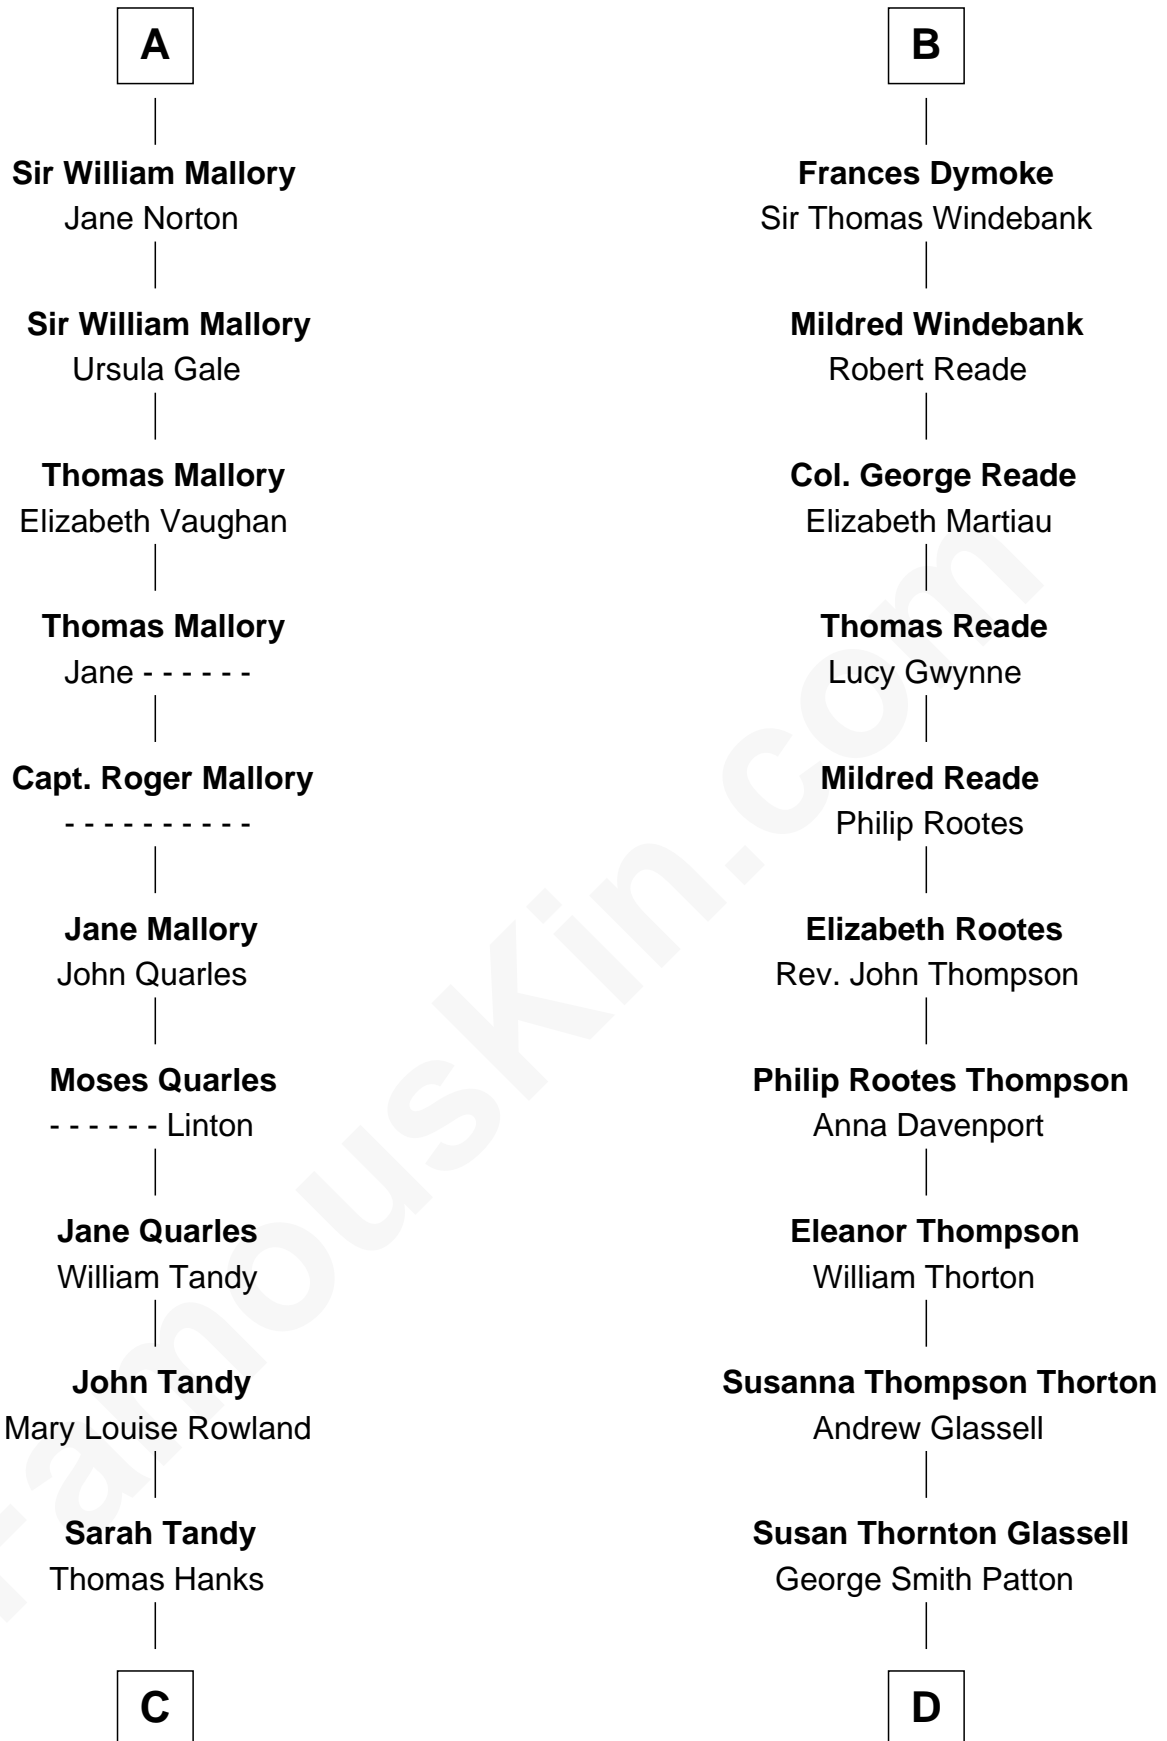

# FamousKin.com Relationship Chart of

**Tom Hanks**

*Movie Actor*

18th cousin 3 times removed of

**General George S. Patton**

*U.S. Army - World War II*

**Sir Geoffrey le Scrope**

Ivetta de Ros

**C**

**Thomas Hanks**  
Rachel J. Rayburn

**Daniel Boone Hanks**  
Mary Catherine Mefford

**Ernest Buel Hanks**  
Gladys Hilda Ball

**Amos Mefford Hanks**  
Janet Marylyn Frager

**Tom Hanks**  
*Movie Actor*