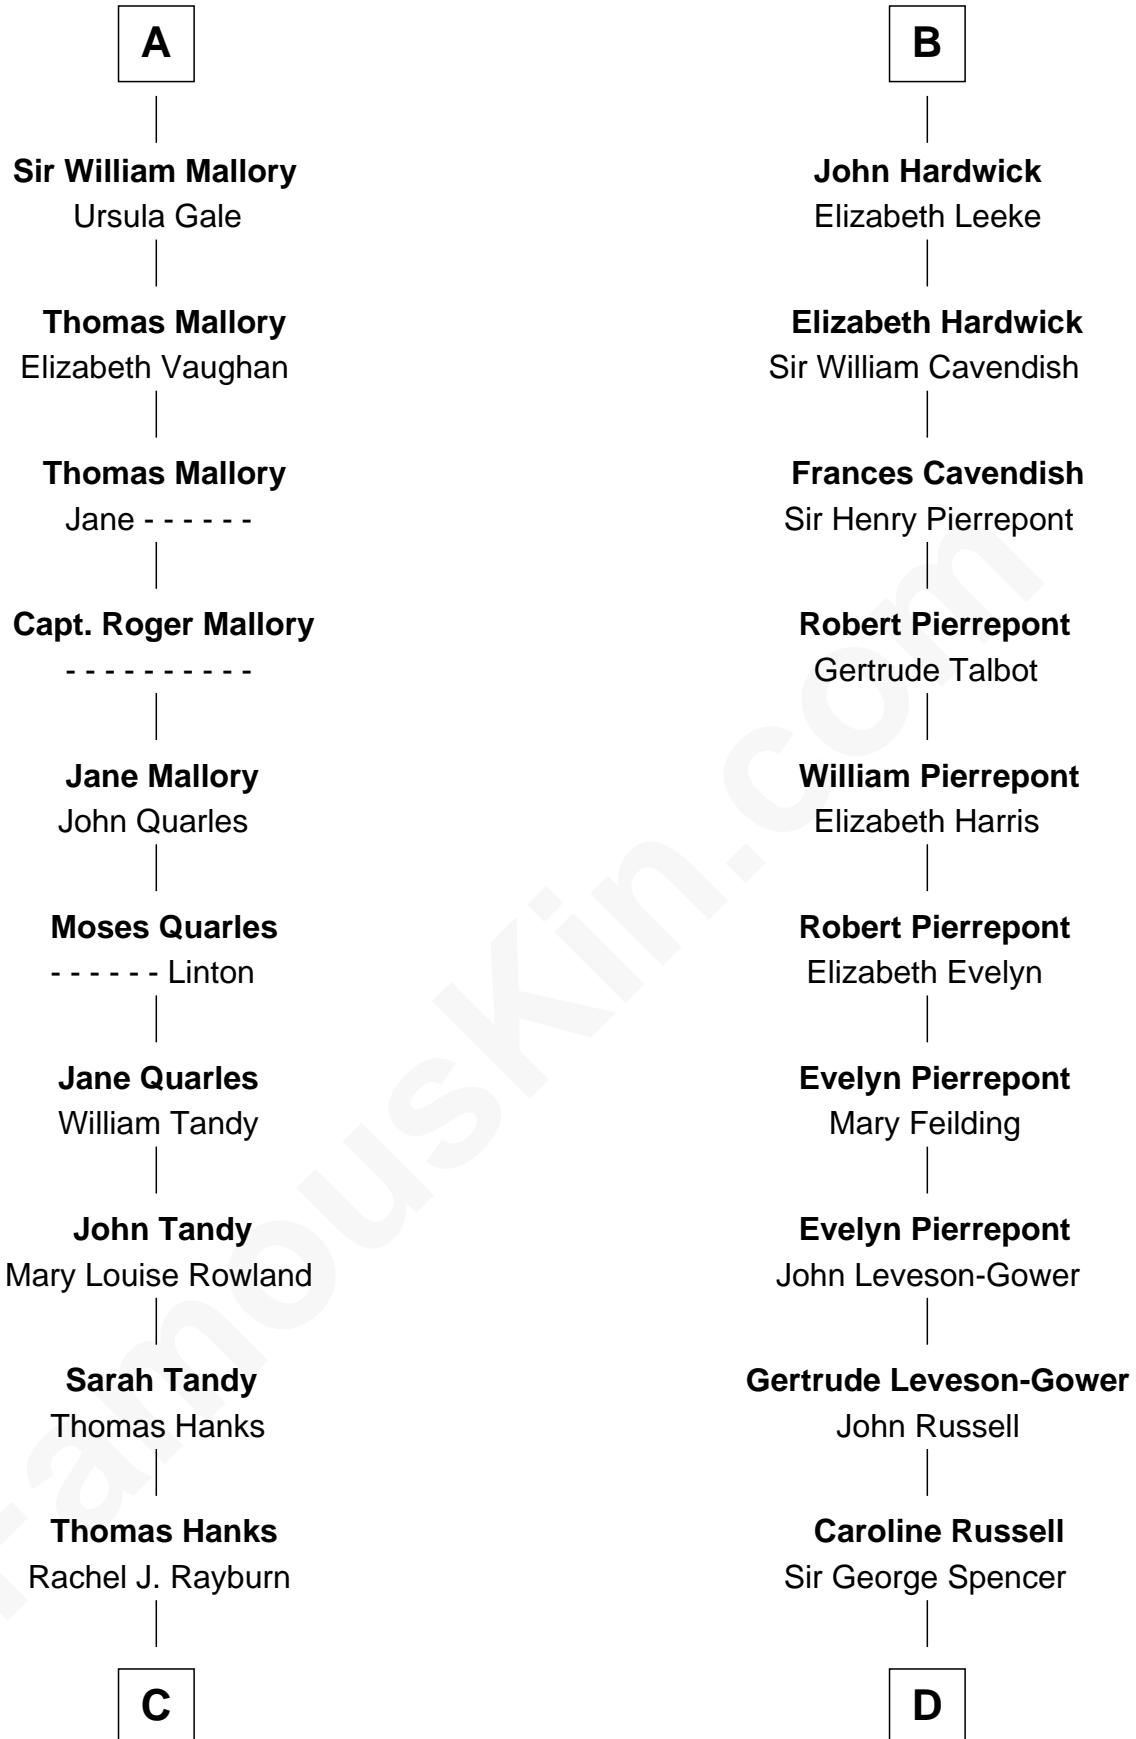

**FamousKin.com**  
**Relationship Chart of**  
**Tom Hanks**  
*Movie Actor*

20th cousin 1 time removed of  
**Sir Winston Churchill**  
*Prime Minister of the United Kingdom*

**C**

**Daniel Boone Hanks**  
Mary Catherine Mefford

**Ernest Buel Hanks**  
Gladys Hilda Ball

**Amos Mefford Hanks**  
Janet Marylyn Frager

**Tom Hanks**  
*Movie Actor*

**D**

**George Spencer**  
Susan Stewart

**Sir George Spencer-Churchill**  
Jane Stewart

**Sir John Winston Spencer-Churchill**  
Frances Anne Emily Vane

**Randolph Henry Spencer-Churchill**  
Jeanette Jerome

**Sir Winston Churchill**  
*Prime Minister of the United Kingdom*