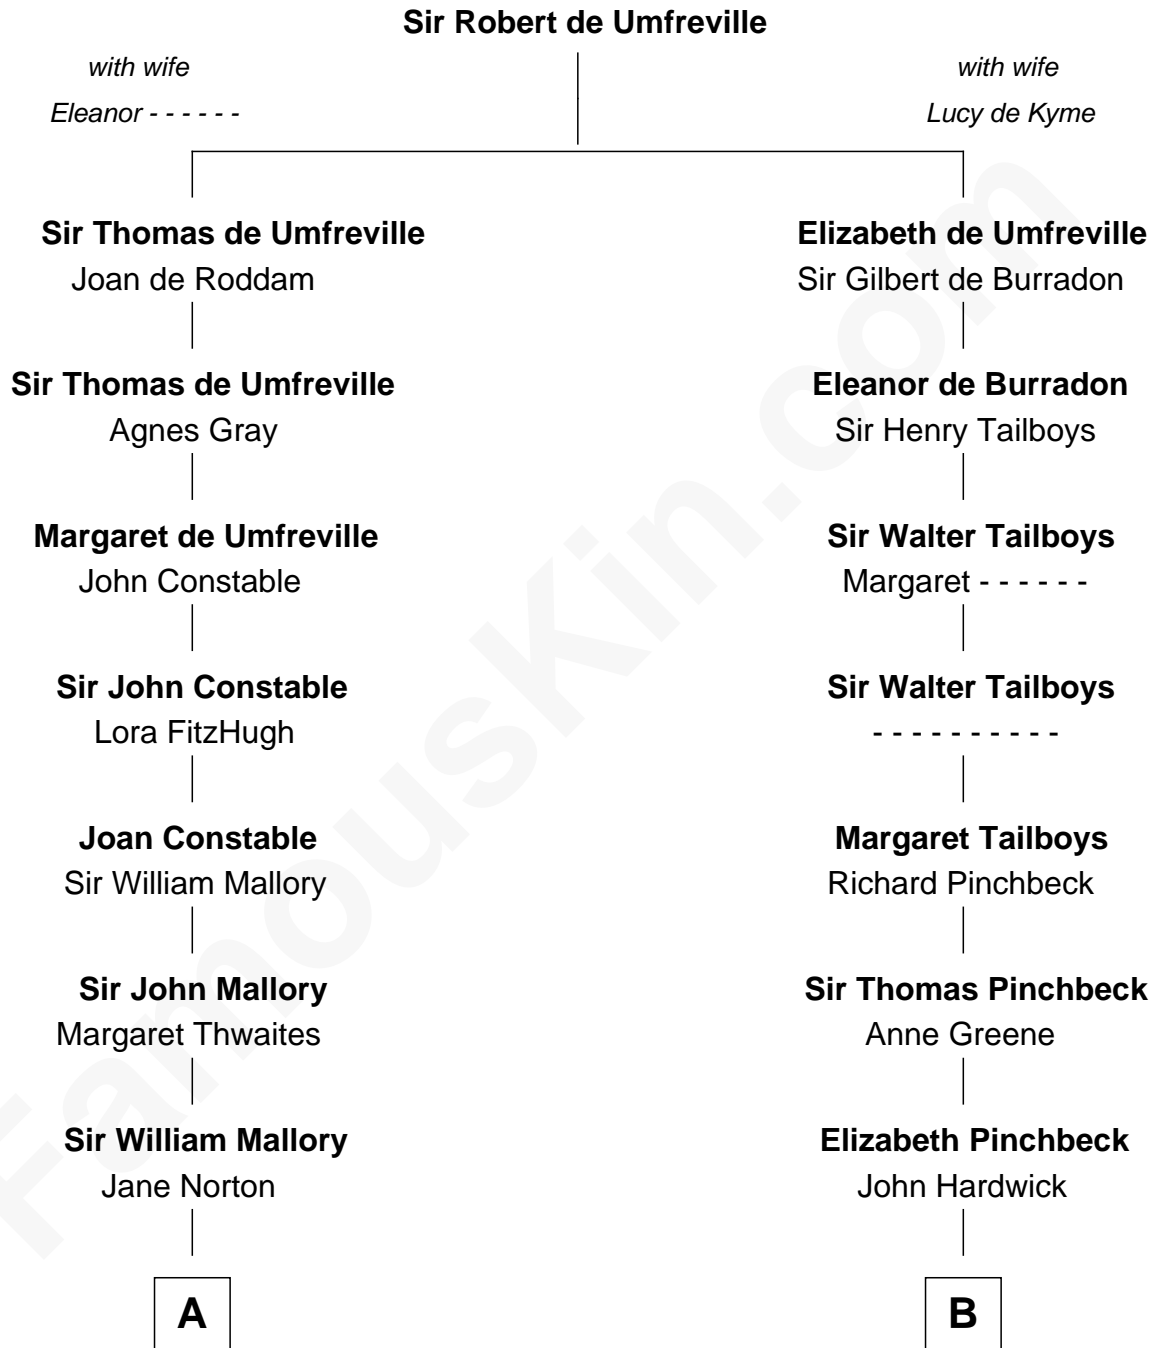

**FamousKin.com**  
**Relationship Chart of**  
**Tom Hanks**  
*Movie Actor*

20th cousin 1 time removed of  
**Sir Winston Churchill**  
*Prime Minister of the United Kingdom*

**C**

**Daniel Boone Hanks**  
Mary Catherine Mefford

**Ernest Buel Hanks**  
Gladys Hilda Ball

**Amos Mefford Hanks**  
Janet Marylyn Frager

**Tom Hanks**  
*Movie Actor*

**D**

**George Spencer**  
Susan Stewart

**Sir George Spencer-Churchill**  
Jane Stewart