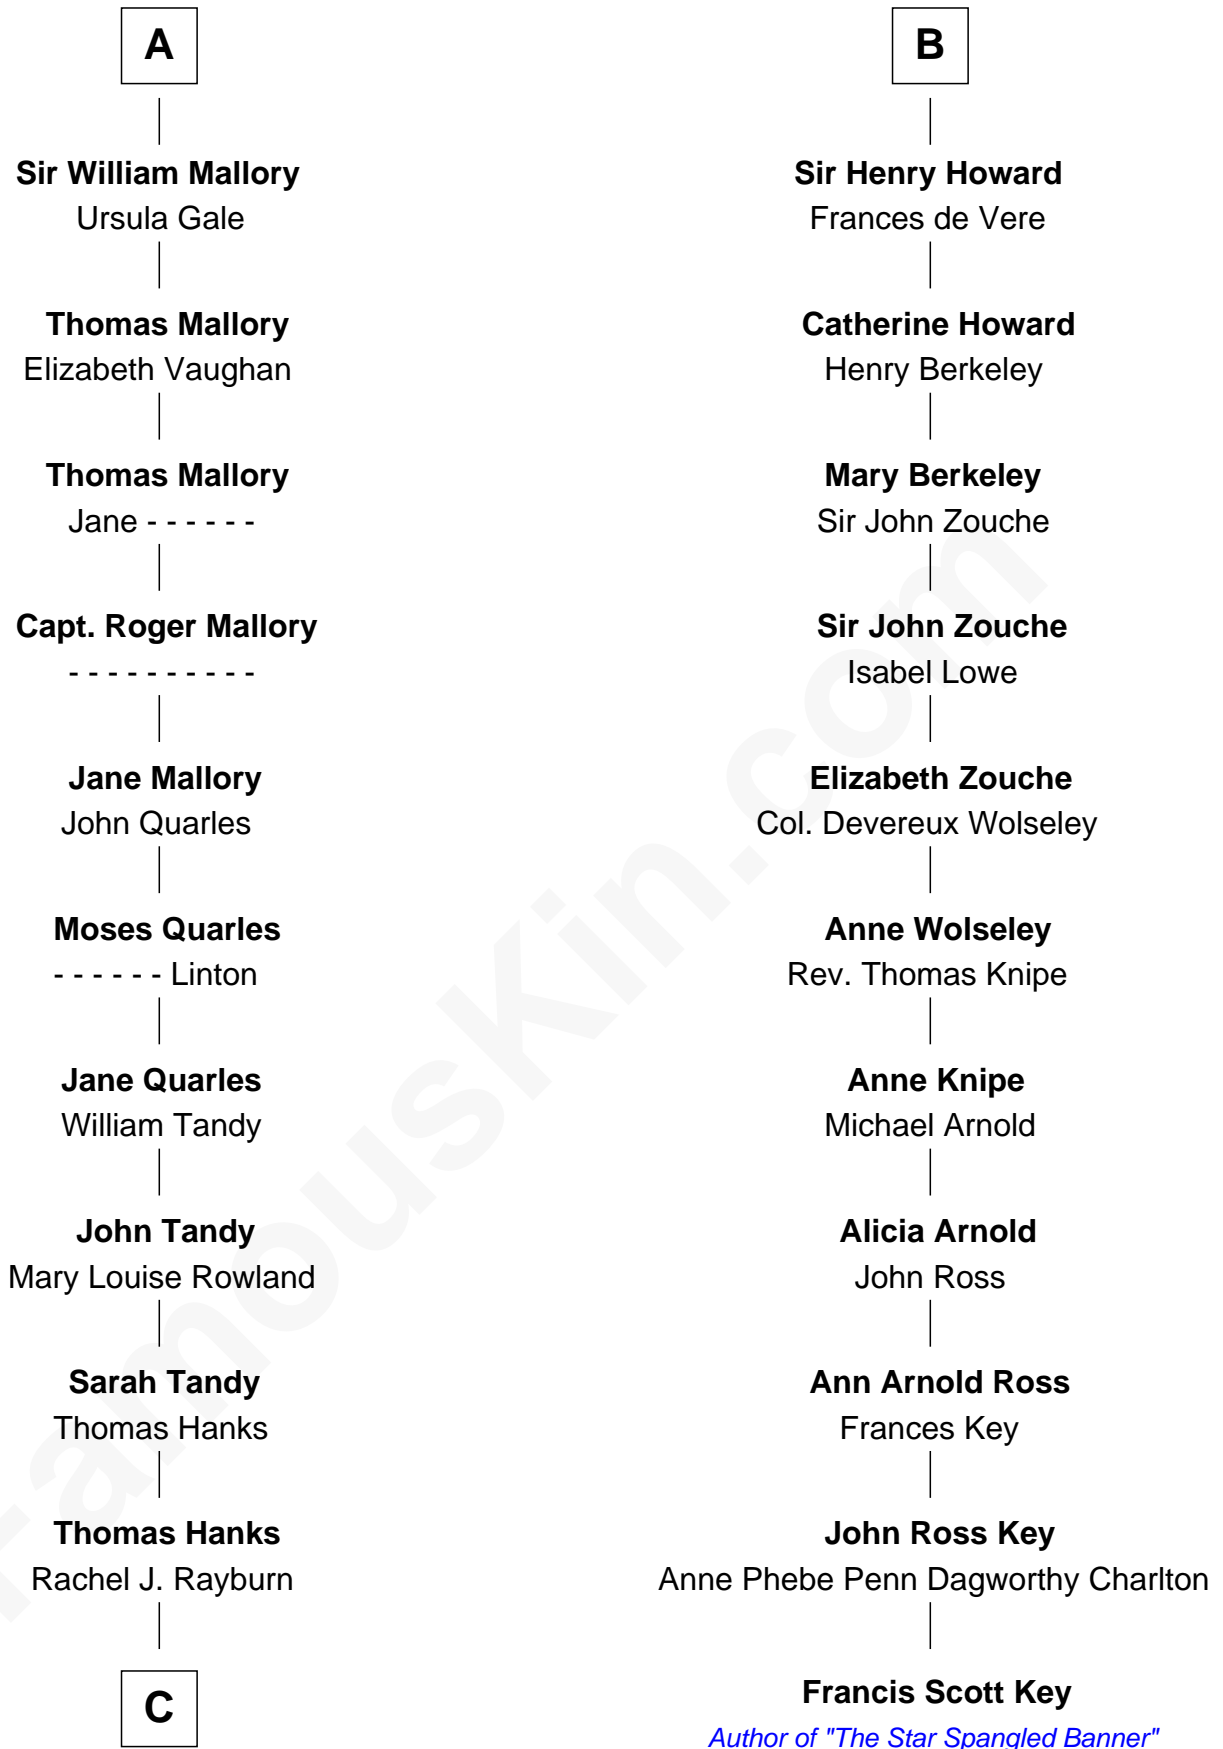

FamousKin.com

Relationship Chart of

Tom Hanks

Movie Actor

17th cousin 3 times removed of

Francis Scott Key
 Author of "The Star Spangled Banner"

Edmund Fitzalan
 Alice de Warenne

C

—
Daniel Boone Hanks
Mary Catherine Mefford

—
Ernest Buel Hanks
Gladys Hilda Ball

—
Amos Mefford Hanks
Janet Marylyn Frager

—
Tom Hanks
Movie Actor

FamousKin.com