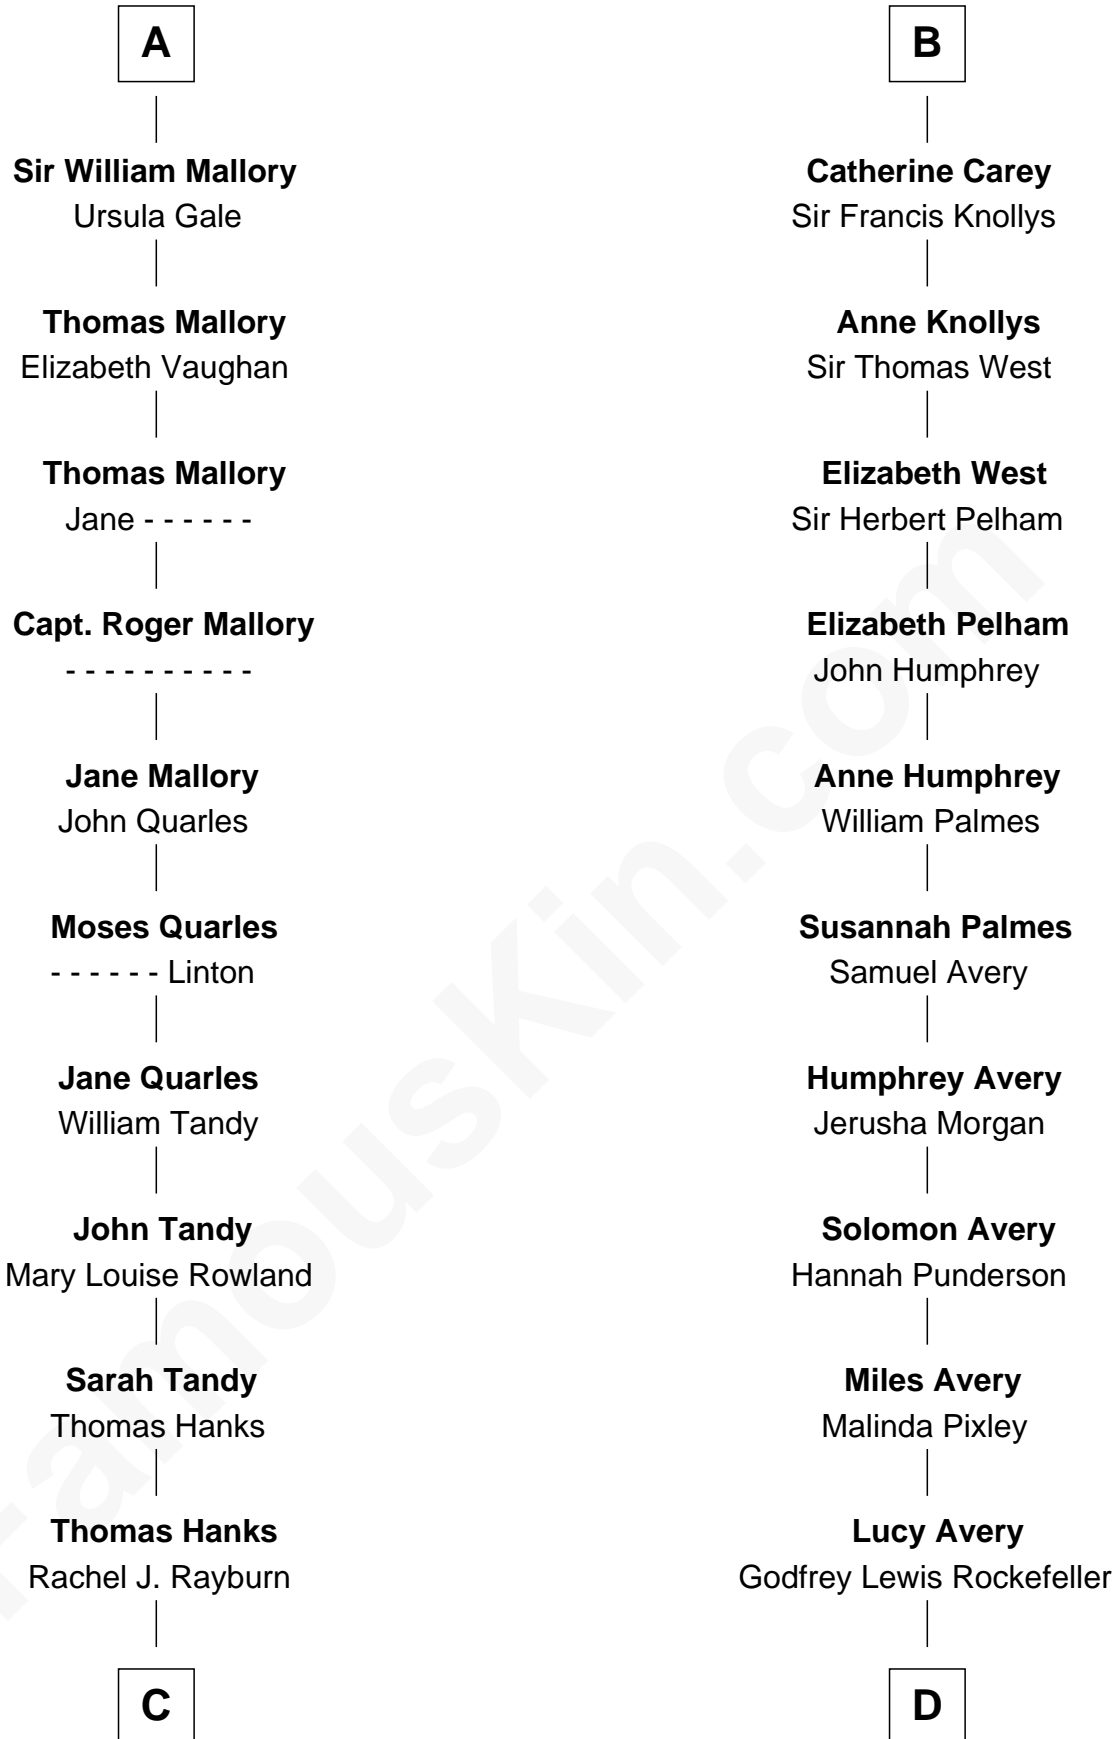

# FamousKin.com Relationship Chart of

**Tom Hanks**

*Movie Actor*

18th cousin 2 times removed of

**John D. Rockefeller**

*Founder of the Standard Oil Company*

**Edmund Fitzalan**

Alice de Warenne

**C**

**Daniel Boone Hanks**  
Mary Catherine Mefford

**Ernest Buel Hanks**  
Gladys Hilda Ball

**Amos Mefford Hanks**  
Janet Marylyn Frager

**Tom Hanks**  
*Movie Actor*

**D**

**William Avery Rockefeller**  
Eliza Davison