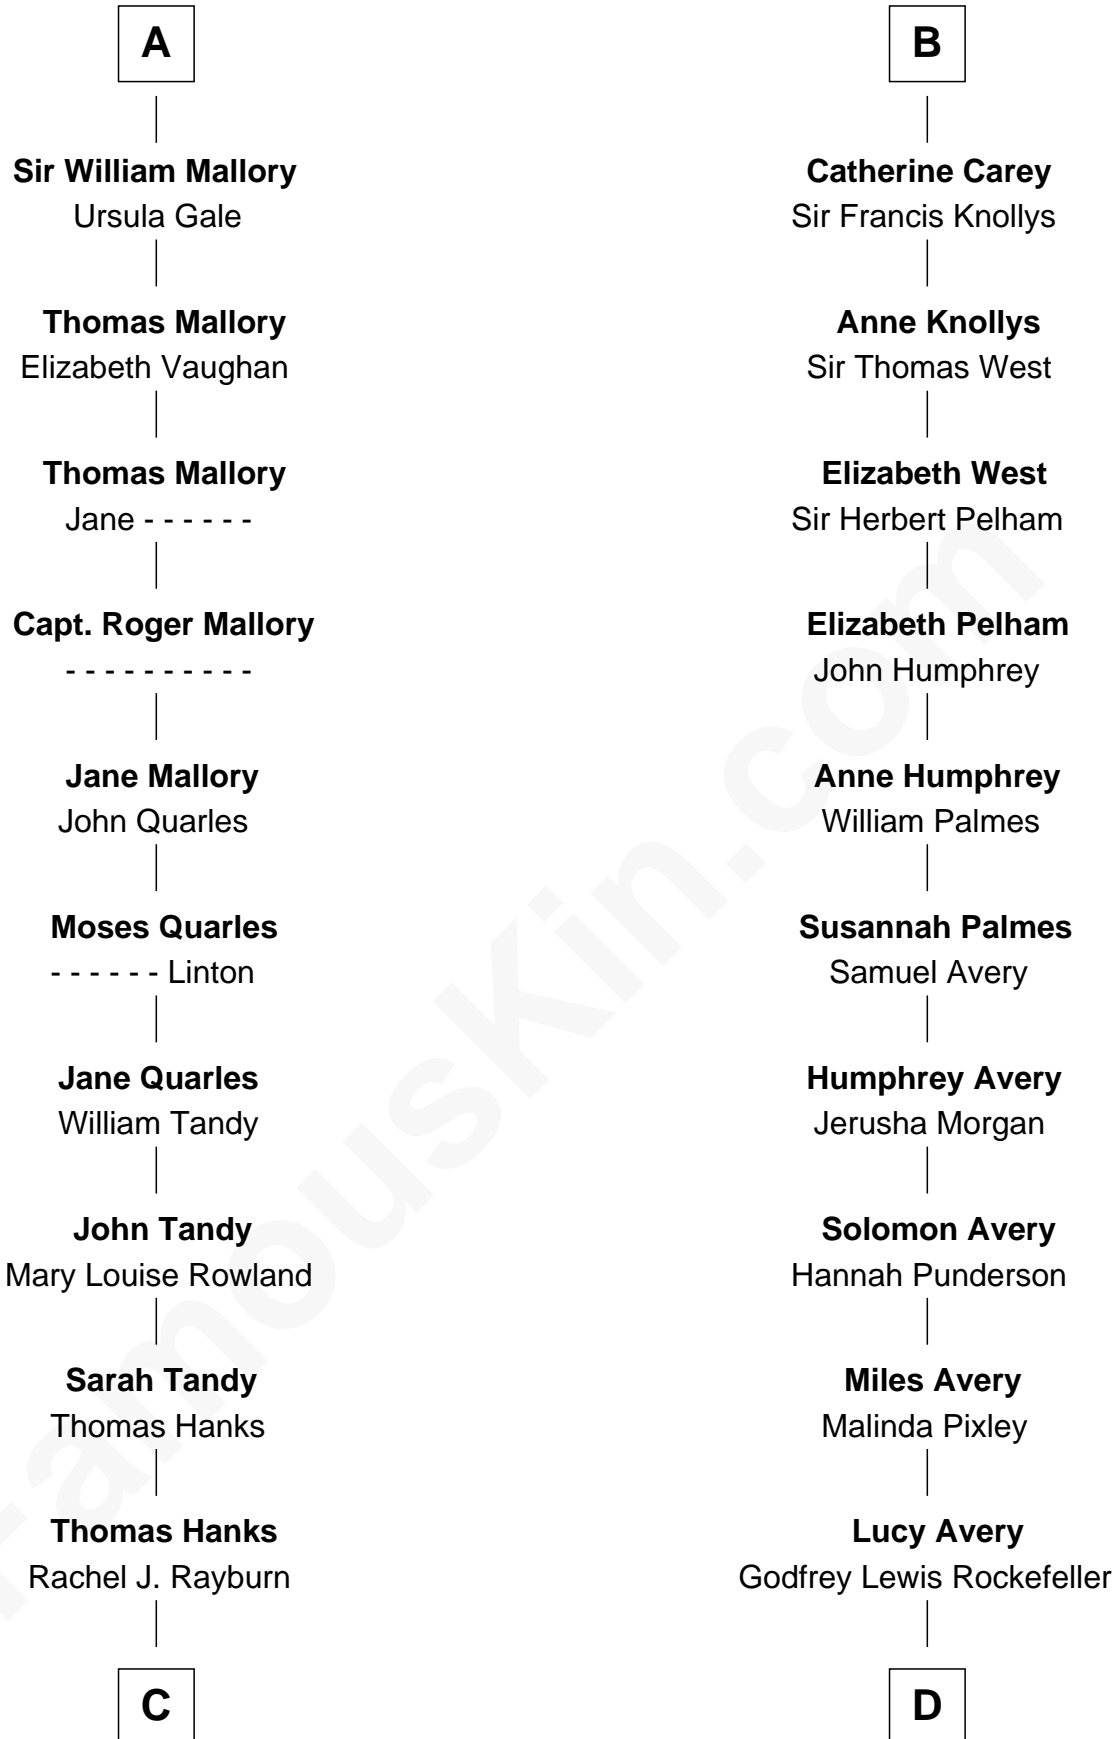

FamousKin.com Relationship Chart of

Tom Hanks

Movie Actor

20th cousin of

Nelson Rockefeller

41st U.S. Vice-President

Edmund Fitzalan

Alice de Warenne

Eleanor Plantagenet

Alice Fitzalan

Sir Thomas de Holand

Margaret de Holand

Sir John Beaufort

Edmund Beaufort

Eleanor Beauchamp

Eleanor Beaufort

Sir Robert Spencer

Margaret Spencer

Sir Thomas Carey

Sir William Carey

Mary Boleyn

B

C

Daniel Boone Hanks
Mary Catherine Mefford