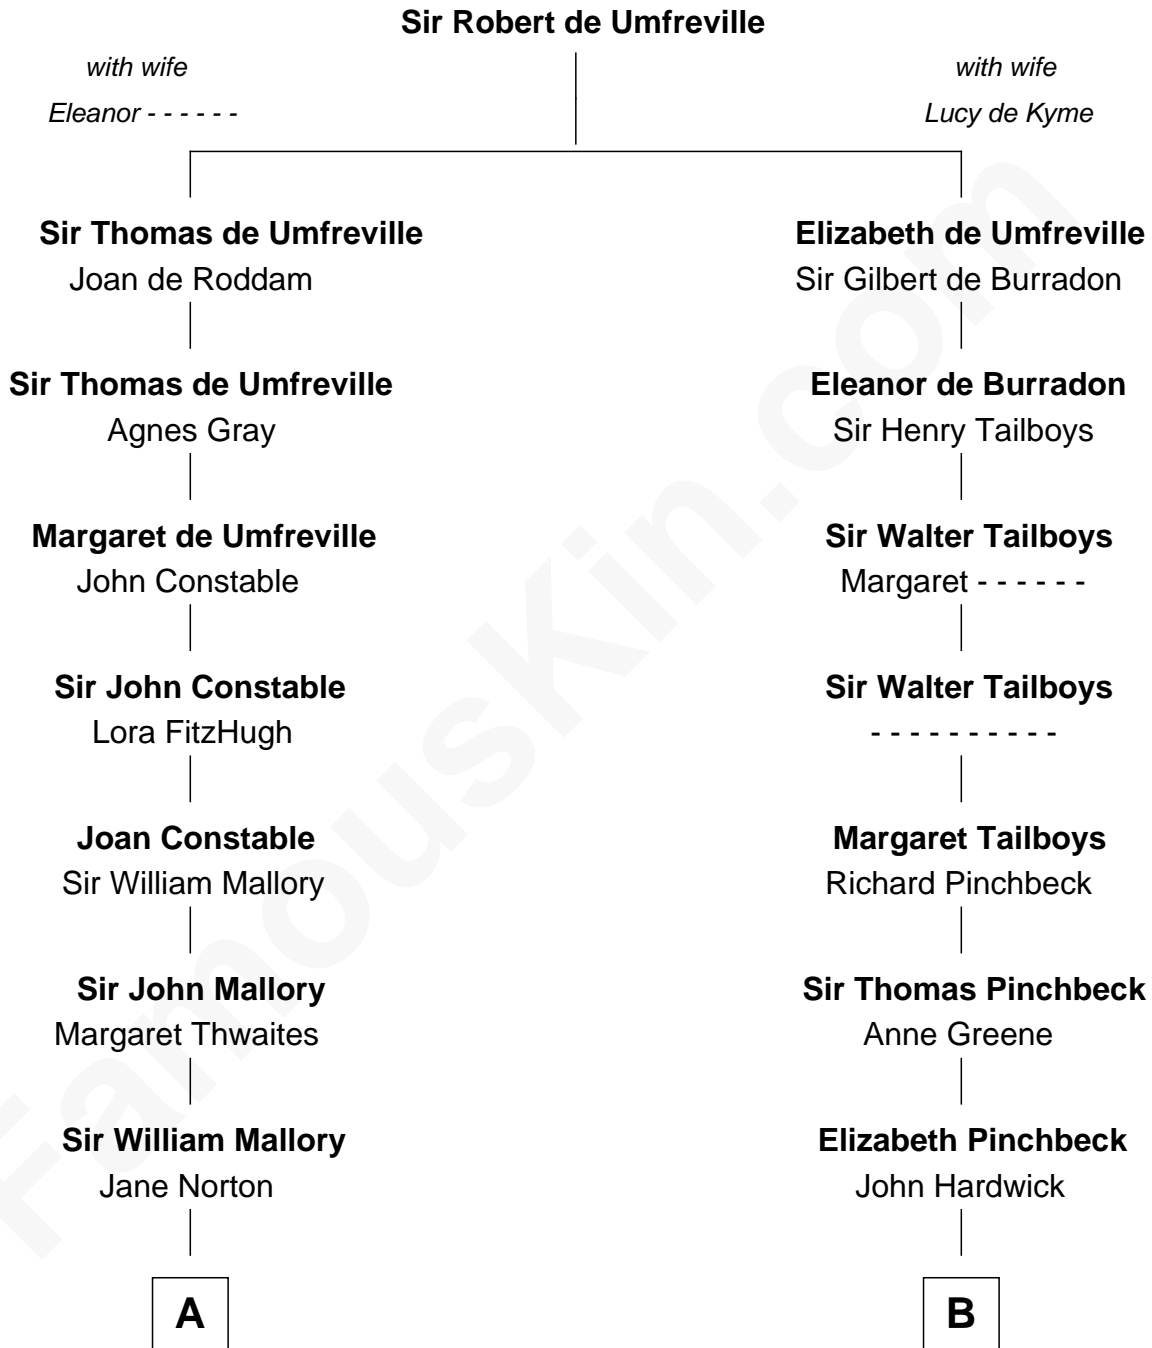

FamousKin.com
Relationship Chart of
Tom Hanks
Movie Actor

20th cousin 1 time removed of

Camilla Parker Bowles
Queen Consort of the United Kingdom

C

Daniel Boone Hanks
Mary Catherine Mefford

Ernest Buel Hanks
Gladys Hilda Ball

Amos Mefford Hanks
Janet Marylyn Frager

Tom Hanks
Movie Actor

D

William Coutts Keppel
Sophia Mary McNab

George Keppel
Alice Frederica Edmonstone

Sonia Rosemary Keppel
Roland Calvert Cubitt

Rosalind Maud Cubitt
Bruce Middleton Hope Shand