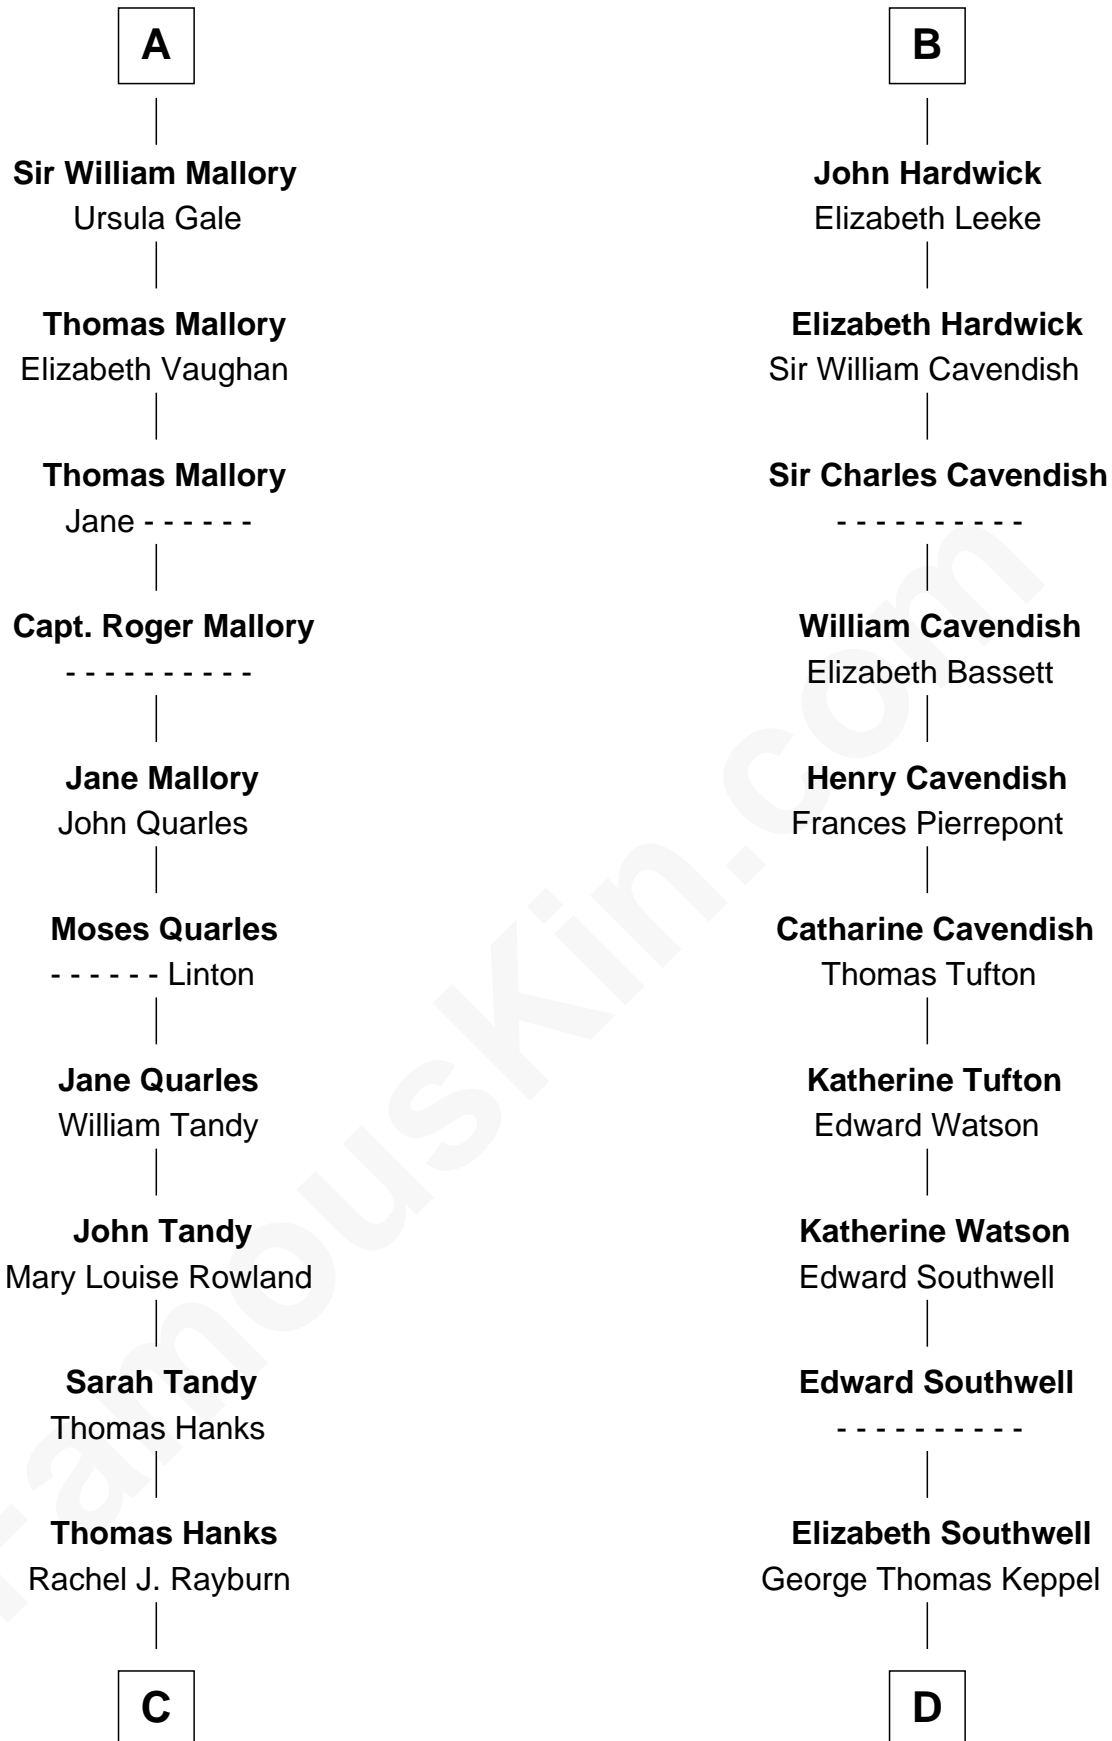

FamousKin.com
Relationship Chart of
Tom Hanks
Movie Actor

20th cousin 1 time removed of

Camilla Parker Bowles
Queen Consort of the United Kingdom

C

Daniel Boone Hanks
Mary Catherine Mefford

Ernest Buel Hanks
Gladys Hilda Ball

Amos Mefford Hanks
Janet Marylyn Frager

Tom Hanks
Movie Actor

D

William Coutts Keppel
Sophia Mary McNab

George Keppel
Alice Frederica Edmonstone

Sonia Rosemary Keppel
Roland Calvert Cubitt

Rosalind Maud Cubitt
Bruce Middleton Hope Shand