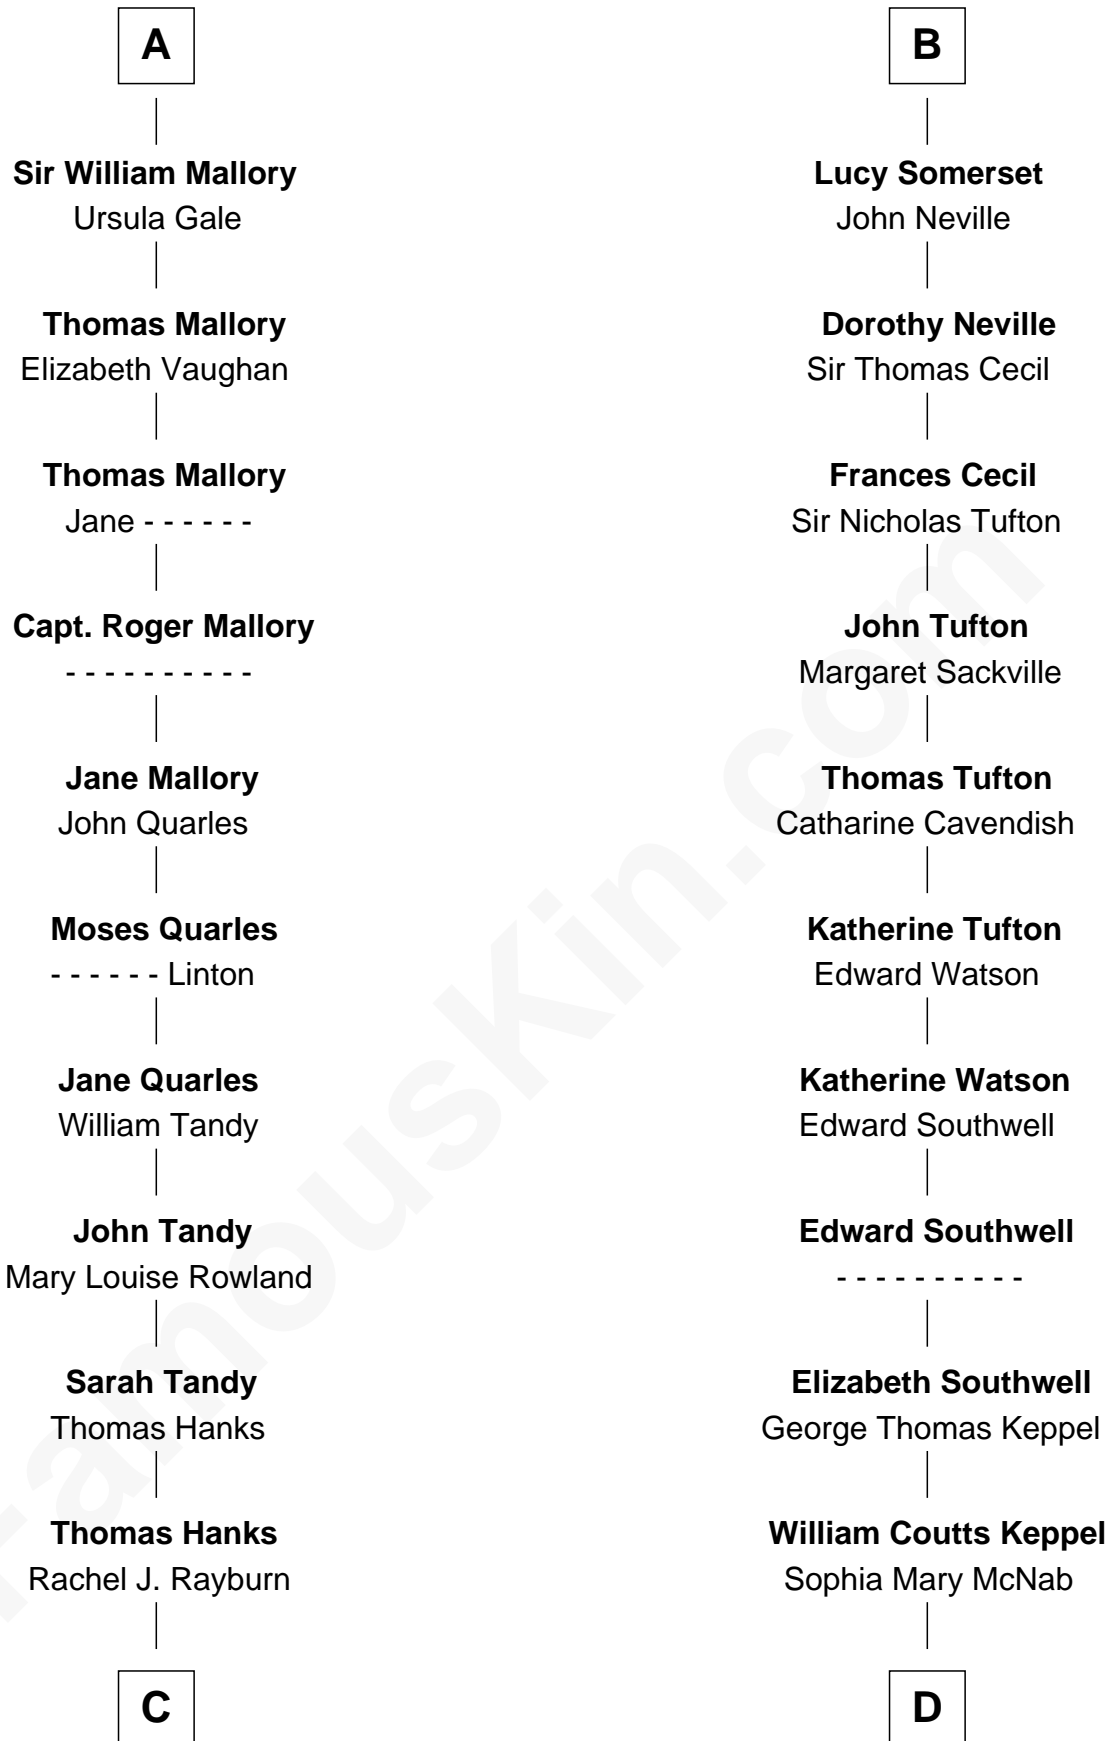

FamousKin.com Relationship Chart of

Tom Hanks

Movie Actor

20th cousin of

Camilla Parker Bowles

Queen Consort of the United Kingdom

Edmund Fitzalan

Alice de Warenne

C

Daniel Boone Hanks
Mary Catherine Mefford

Ernest Buel Hanks
Gladys Hilda Ball

Amos Mefford Hanks
Janet Marylyn Frager

Tom Hanks
Movie Actor

D

George Keppel
Alice Frederica Edmonstone

Sonia Rosemary Keppel
Roland Calvert Cubitt