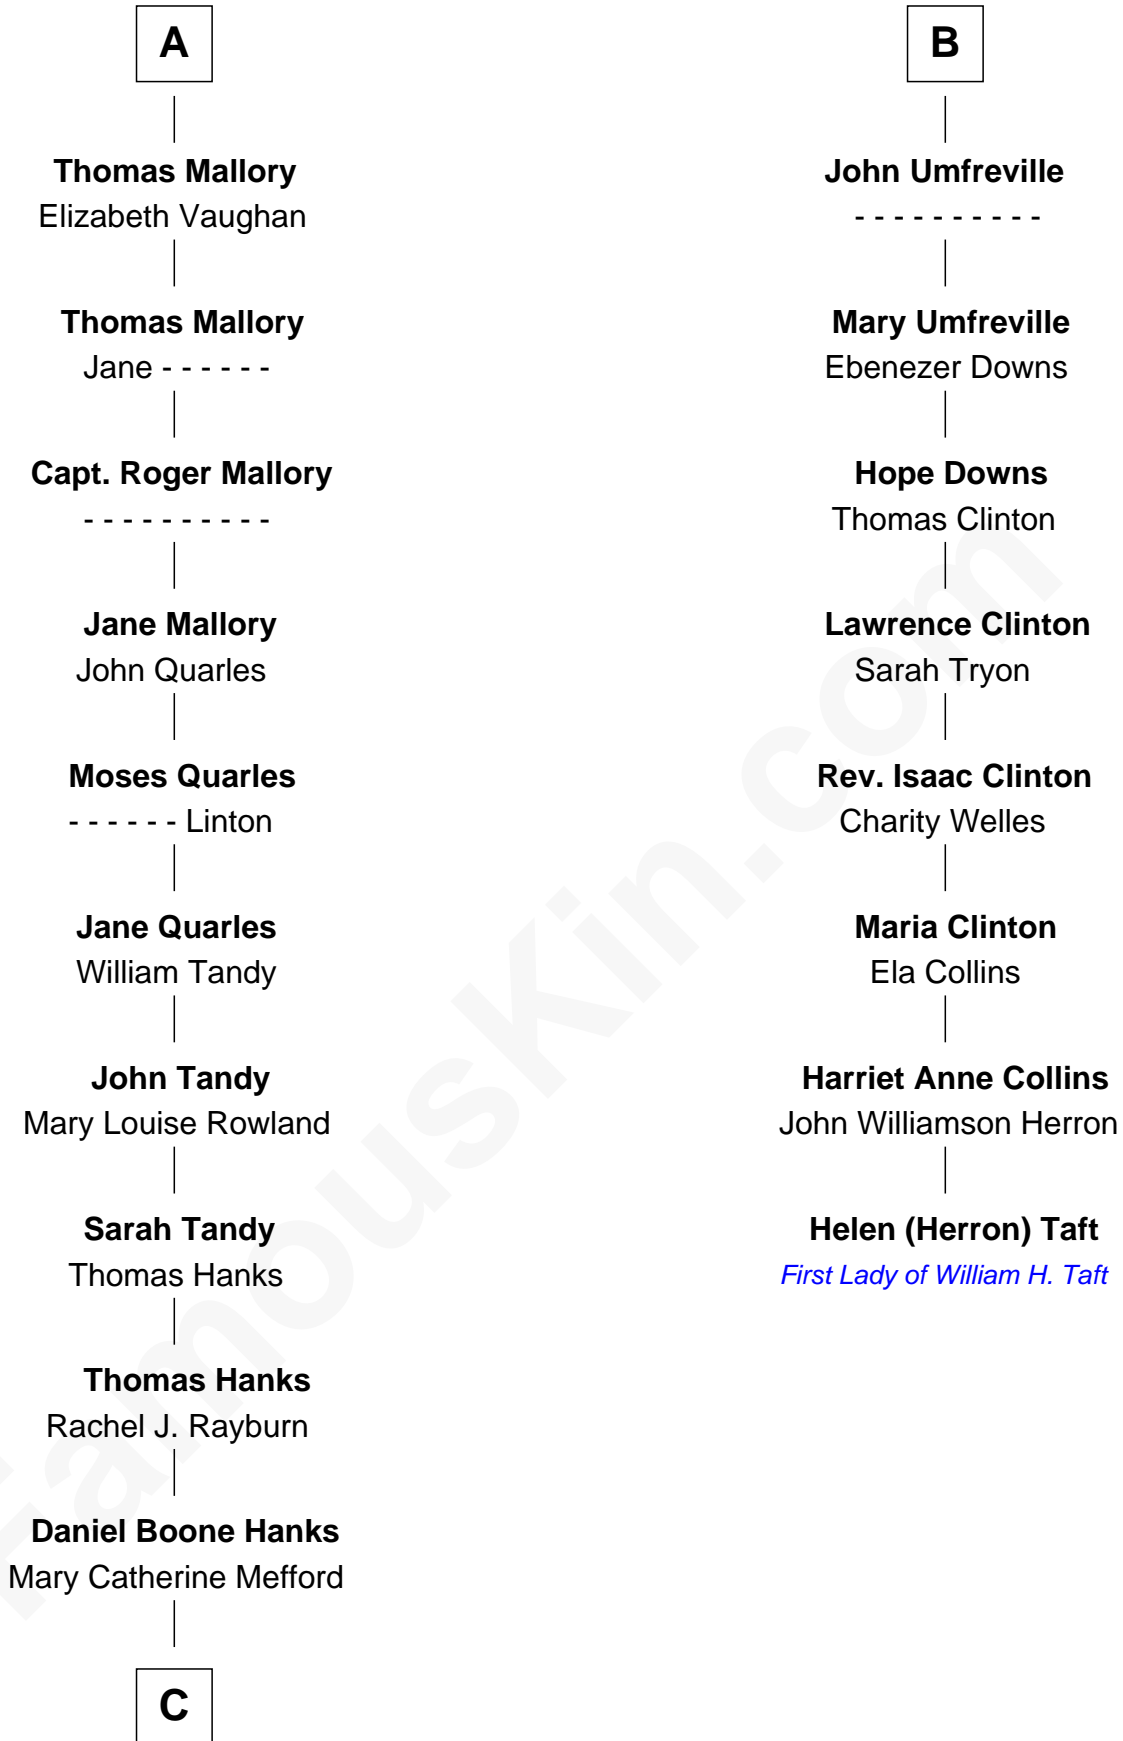

FamousKin.com
Relationship Chart of
Tom Hanks
Movie Actor

14th cousin 5 times removed of

Helen (Herron) Taft
First Lady of President William H. Taft

C

Ernest Buel Hanks

Gladys Hilda Ball

Amos Mefford Hanks

Janet Marylyn Frager

Tom Hanks

Movie Actor

FamousKin.com