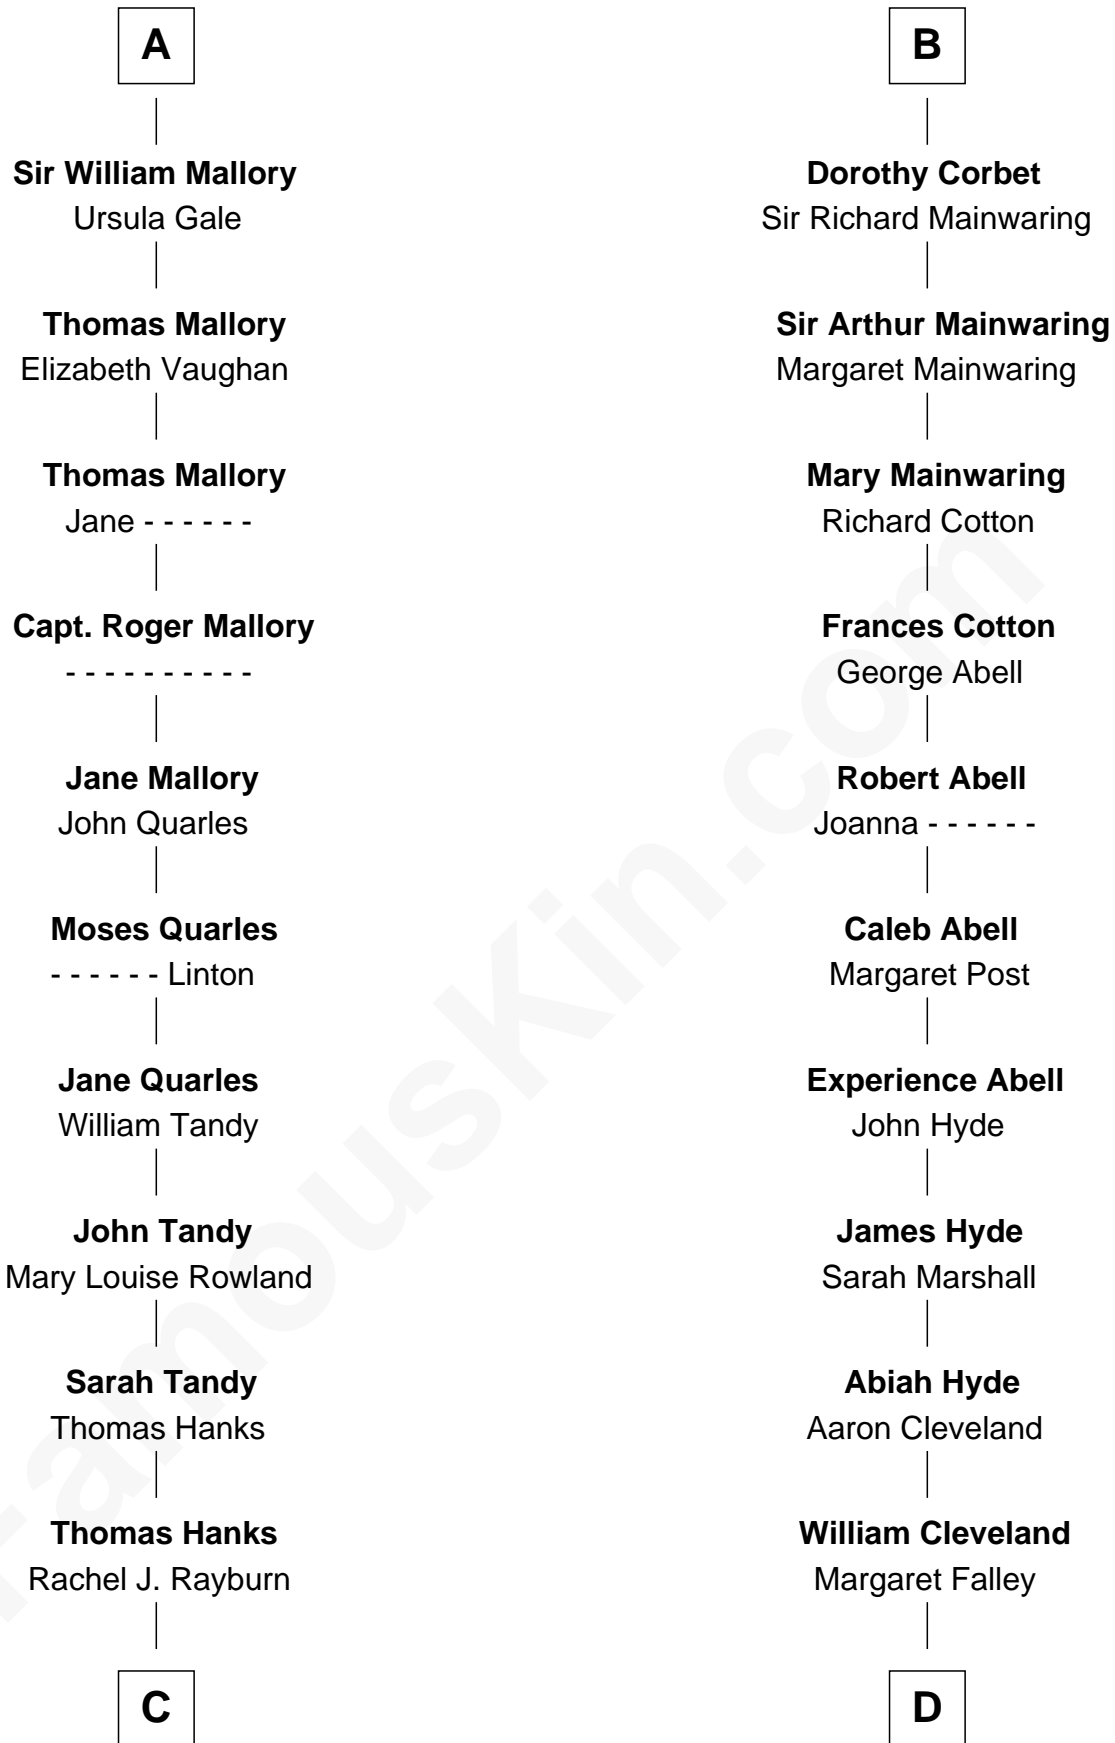

FamousKin.com Relationship Chart of

Tom Hanks
Movie Actor

18th cousin 2 times removed of

Grover Cleveland
22nd and 24th U.S. President

Edmund Fitzalan
Alice de Warenne

Aline Fitzalan
Sir Roger le Strange

Lucy le Strange
Sir William Willoughby

Margery Willoughby
Sir William FitzHugh

Lora FitzHugh
Sir John Constable

Joan Constable
Sir William Mallory

Sir John Mallory
Margaret Thwaites

Sir William Mallory
Jane Norton

A

Richard Fitzalan
Eleanor Plantagenet

Sir Richard Fitzalan
Elizabeth de Bohun

Joan Fitzalan
Sir William Beauchamp

Joan Beauchamp
James Butler

Elizabeth Butler
John Talbot

Ann Talbot
Sir Henry Vernon

Elizabeth Vernon
Sir Robert Corbet

B

C

Daniel Boone Hanks
Mary Catherine Mefford

Ernest Buel Hanks
Gladys Hilda Ball

Amos Mefford Hanks
Janet Marylyn Frager

Tom Hanks
Movie Actor

D

Rev. Richard Falley Cleveland
Ann Neal

Grover Cleveland
22nd and 24th U.S. President