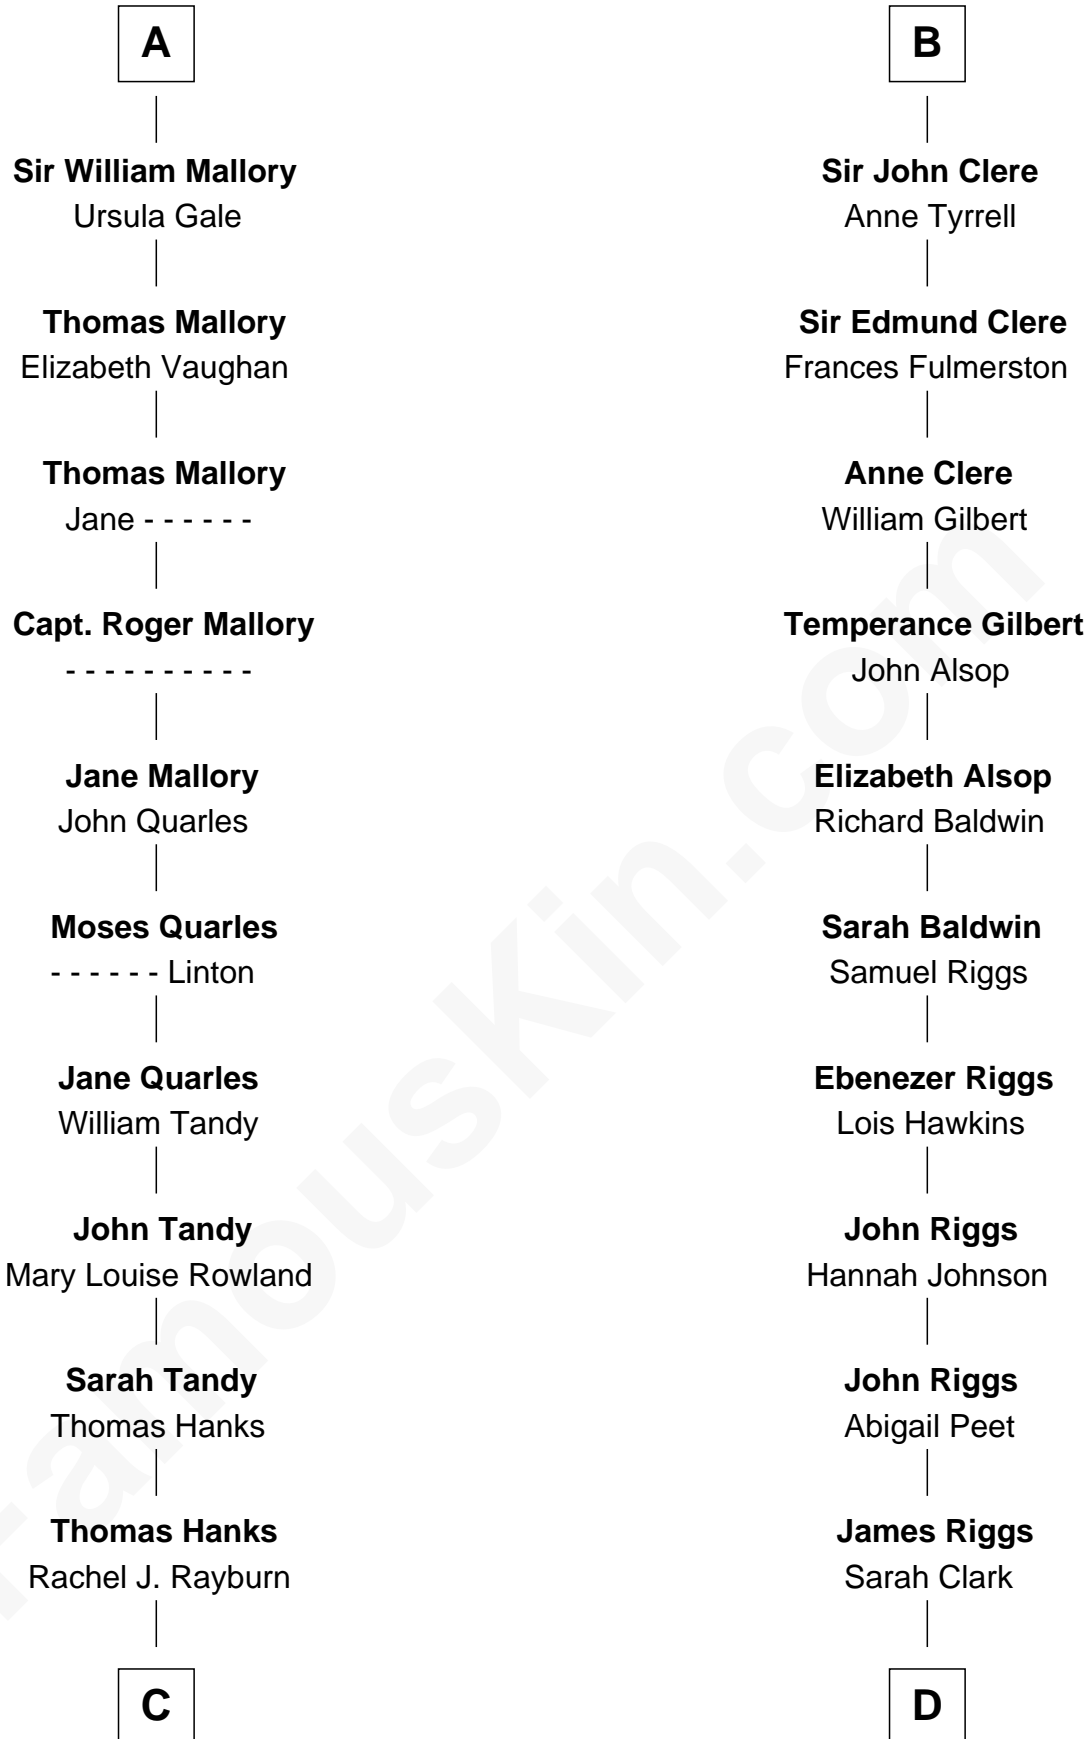

FamousKin.com Relationship Chart of

Tom Hanks

Movie Actor

20th cousin 1 time removed of

Mamie (Doud) Eisenhower

First Lady of President Dwight Eisenhower

Edmund Fitzalan

Alice de Warenne

Royal Houghton Doud
Mary Cornelia Sheldon

John Sheldon Doud
Elivera Mathilda Carlson

Mamie (Doud) Eisenhower
First Lady of Dwight Eisenhower

FamousKin.com