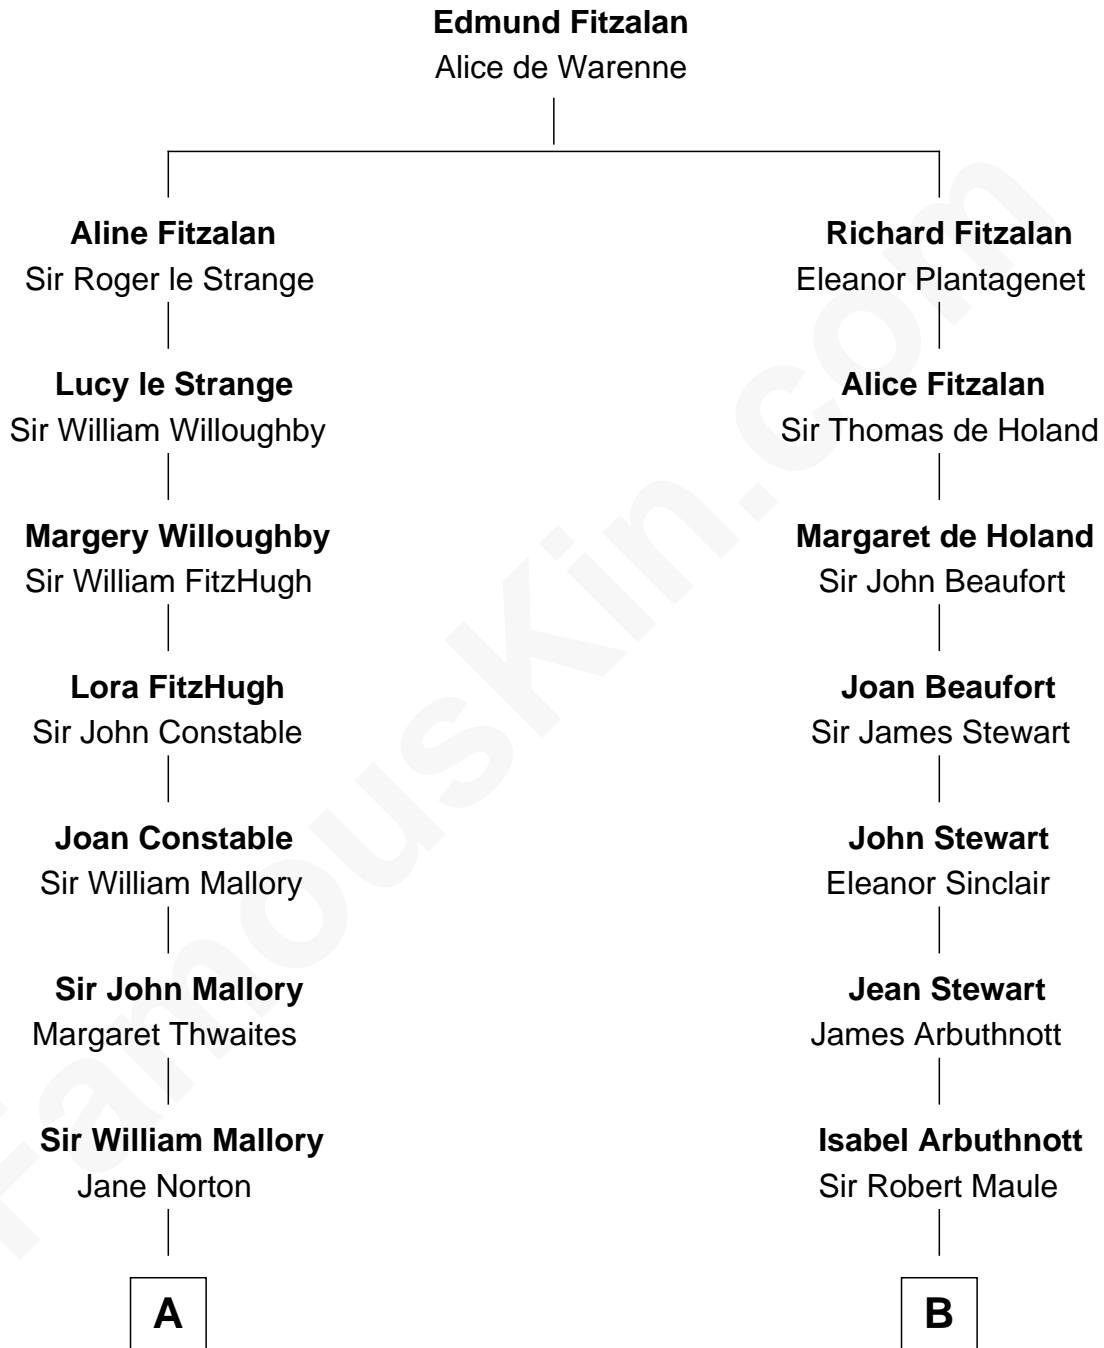

FamousKin.com
Relationship Chart of
Tom Hanks
Movie Actor

17th cousin 3 times removed of
Edith (Bolling) Wilson
First Lady of President Woodrow Wilson

C

—
Daniel Boone Hanks
Mary Catherine Mefford

—
Ernest Buel Hanks
Gladys Hilda Ball

—
Amos Mefford Hanks
Janet Marylyn Frager

—
Tom Hanks
Movie Actor

FamousKin.com