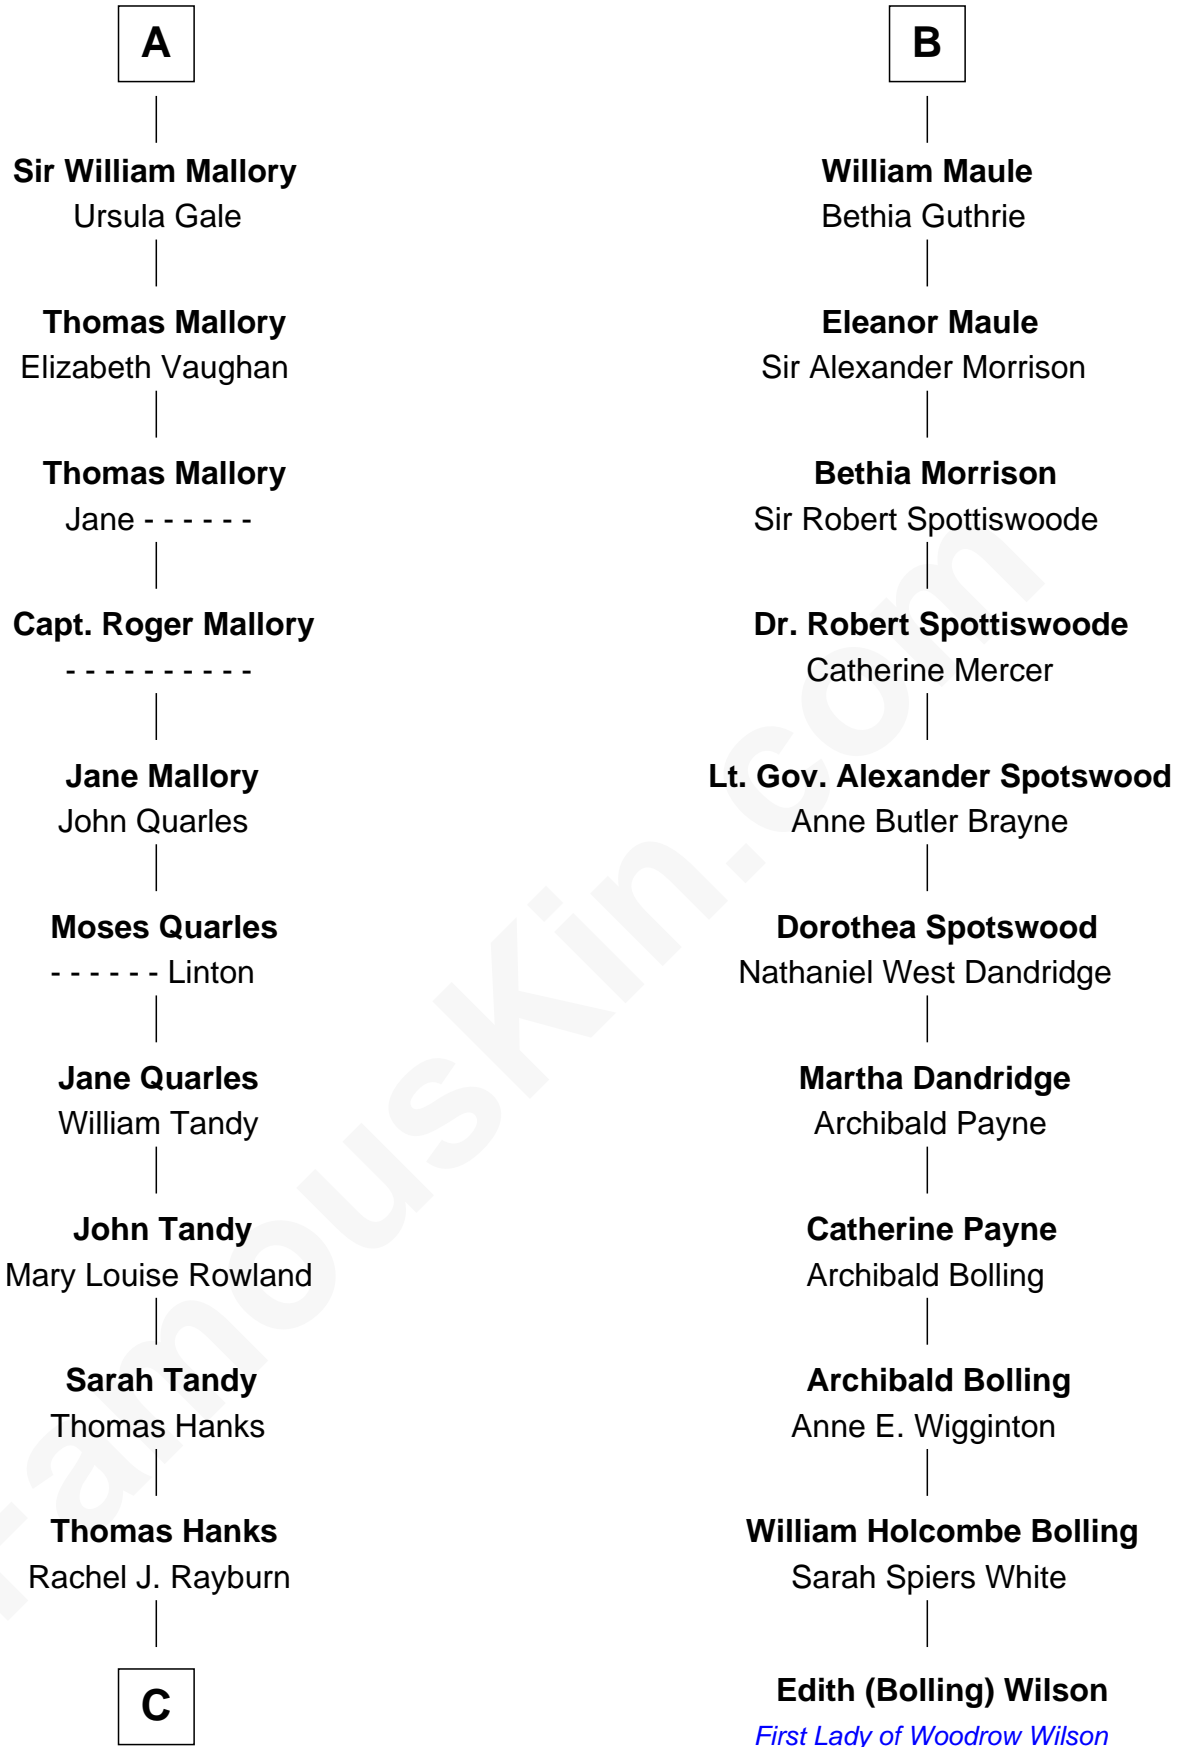

FamousKin.com
Relationship Chart of
Tom Hanks
Movie Actor

17th cousin 3 times removed of
Edith (Bolling) Wilson
First Lady of President Woodrow Wilson

C

—
Daniel Boone Hanks
Mary Catherine Mefford

—
Ernest Buel Hanks
Gladys Hilda Ball

—
Amos Mefford Hanks
Janet Marylyn Frager

—
Tom Hanks
Movie Actor

FamousKin.com