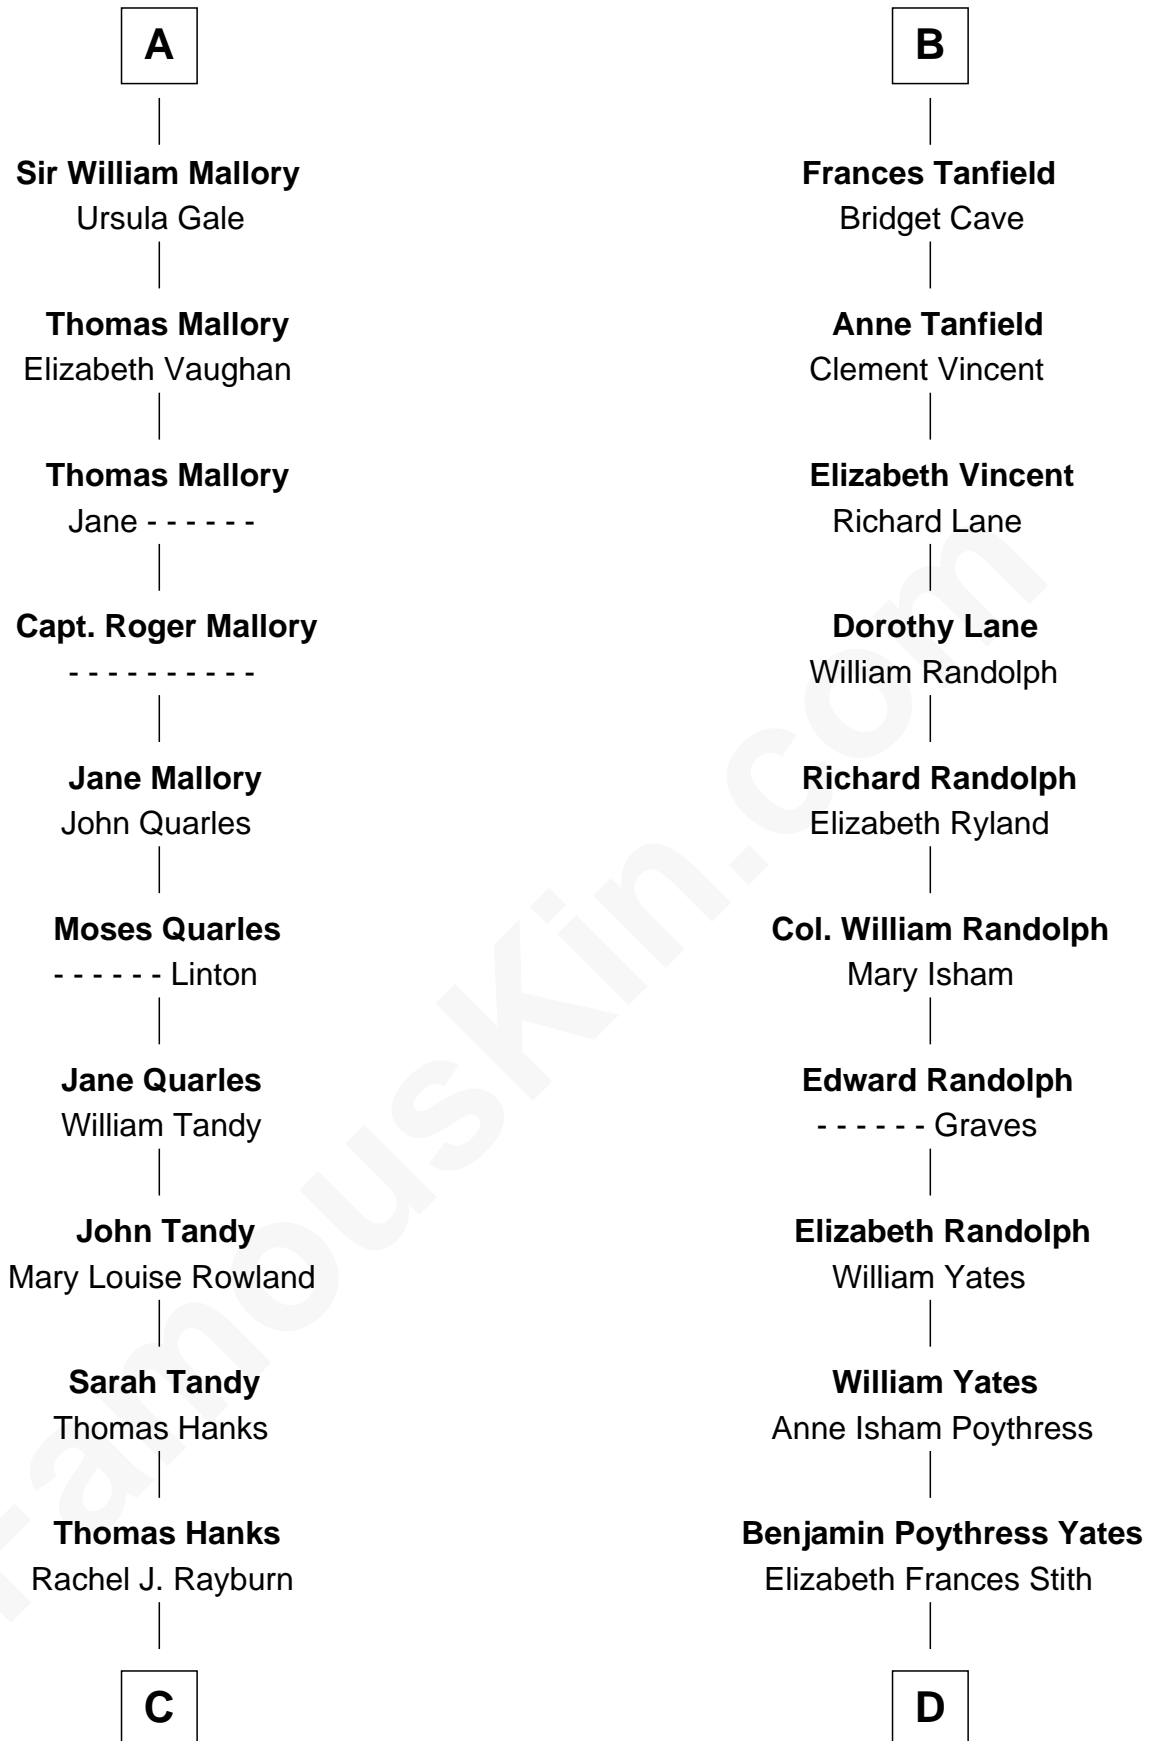

FamousKin.com Relationship Chart of

Tom Hanks

Movie Actor

18th cousin 2 times removed of

William Fishback

17th Governor of Arkansas

Edmund Fitzalan

Alice de Warenne

Eleanor Plantagenet

Sir Richard Fitzalan

Elizabeth de Bohun

Elizabeth Fitzalan

Sir Thomas Mowbray

Margaret Mowbray

Sir Robert Howard

Katherine Howard

Sir Edward Neville

Catherine Neville

Robert Tanfield

William Tanfield

Elizabeth Stavely

B

C

Daniel Boone Hanks
Mary Catherine Mefford

Ernest Buel Hanks
Gladys Hilda Ball

Amos Mefford Hanks
Janet Marylyn Frager

Tom Hanks
Movie Actor

D

Sophia Ann Yates
Frederick Fishback

William Fishback
17th Governor of Arkansas

FamousKin.com