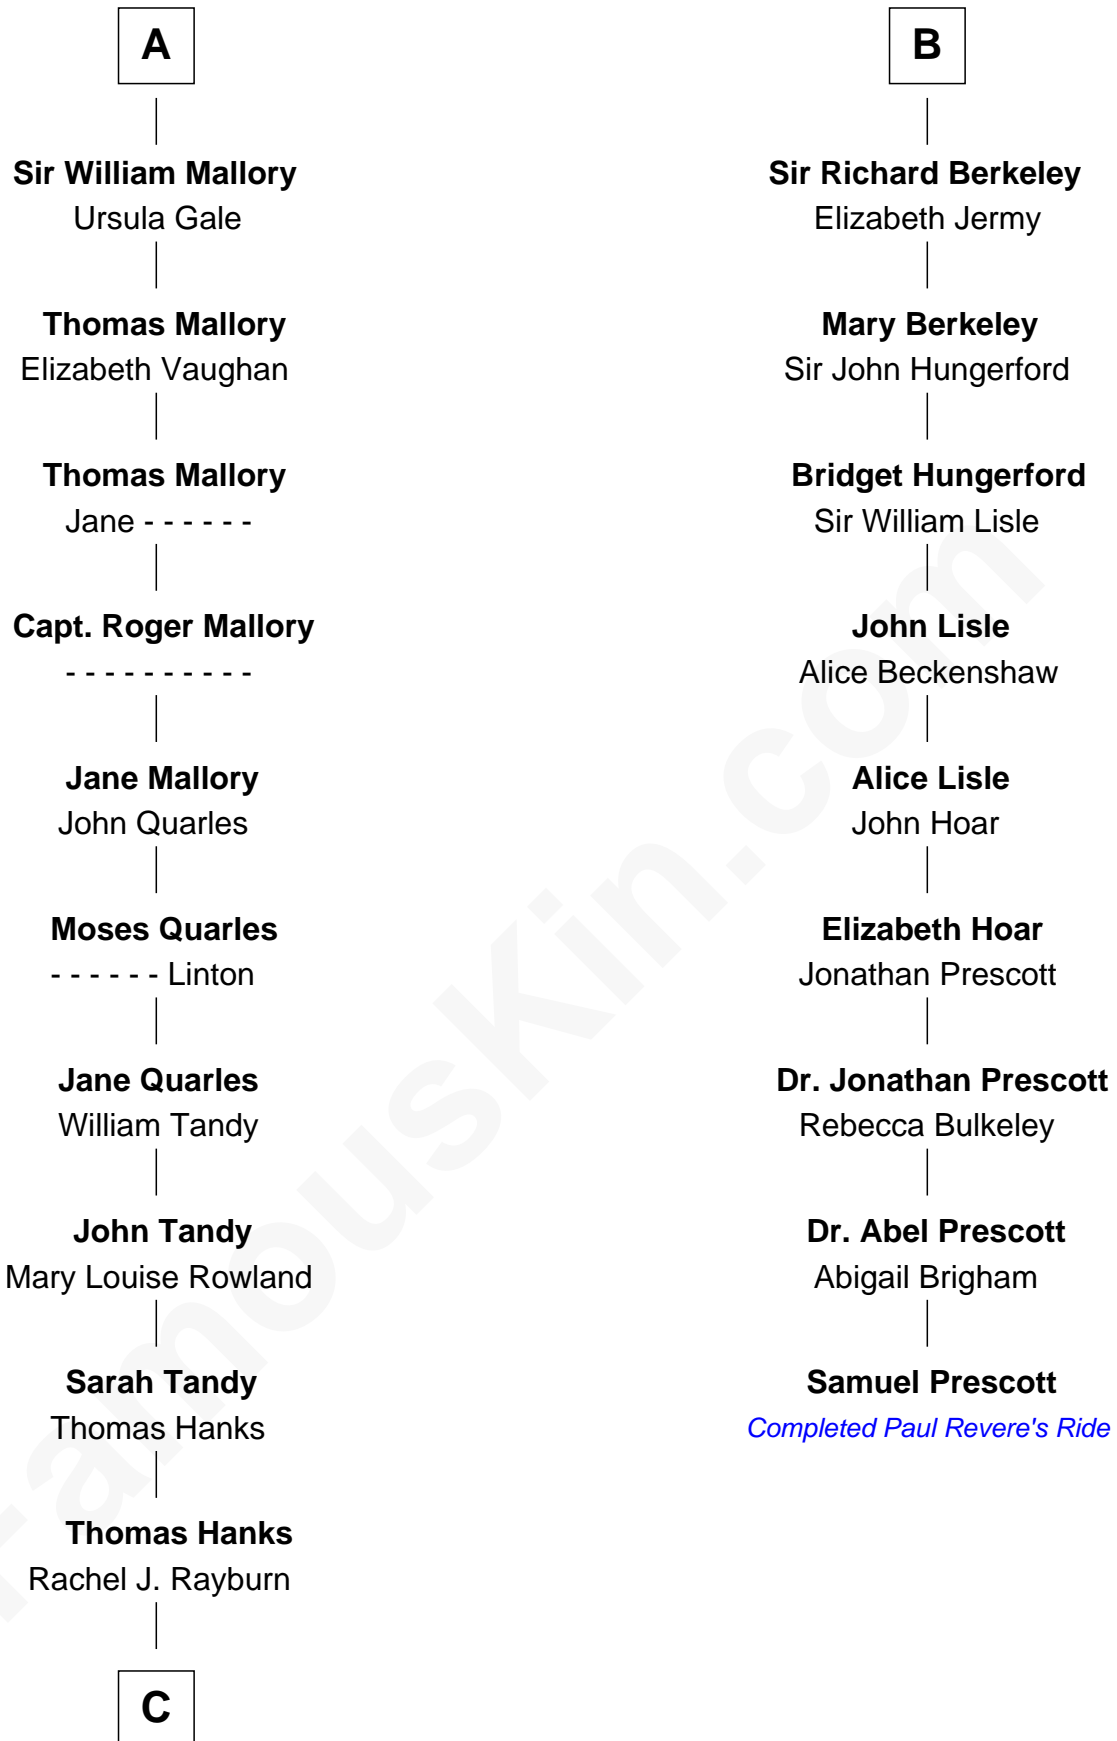

# FamousKin.com Relationship Chart of

**Tom Hanks**

*Movie Actor*

15th cousin 5 times removed of

**Samuel Prescott**

*Completed Paul Revere's Midnight Ride*

**Edmund Fitzalan**

Alice de Warenne

**C**

—  
**Daniel Boone Hanks**  
Mary Catherine Mefford

—  
**Ernest Buel Hanks**  
Gladys Hilda Ball

—  
**Amos Mefford Hanks**  
Janet Marylyn Frager

—  
**Tom Hanks**  
*Movie Actor*

FamousKin.com