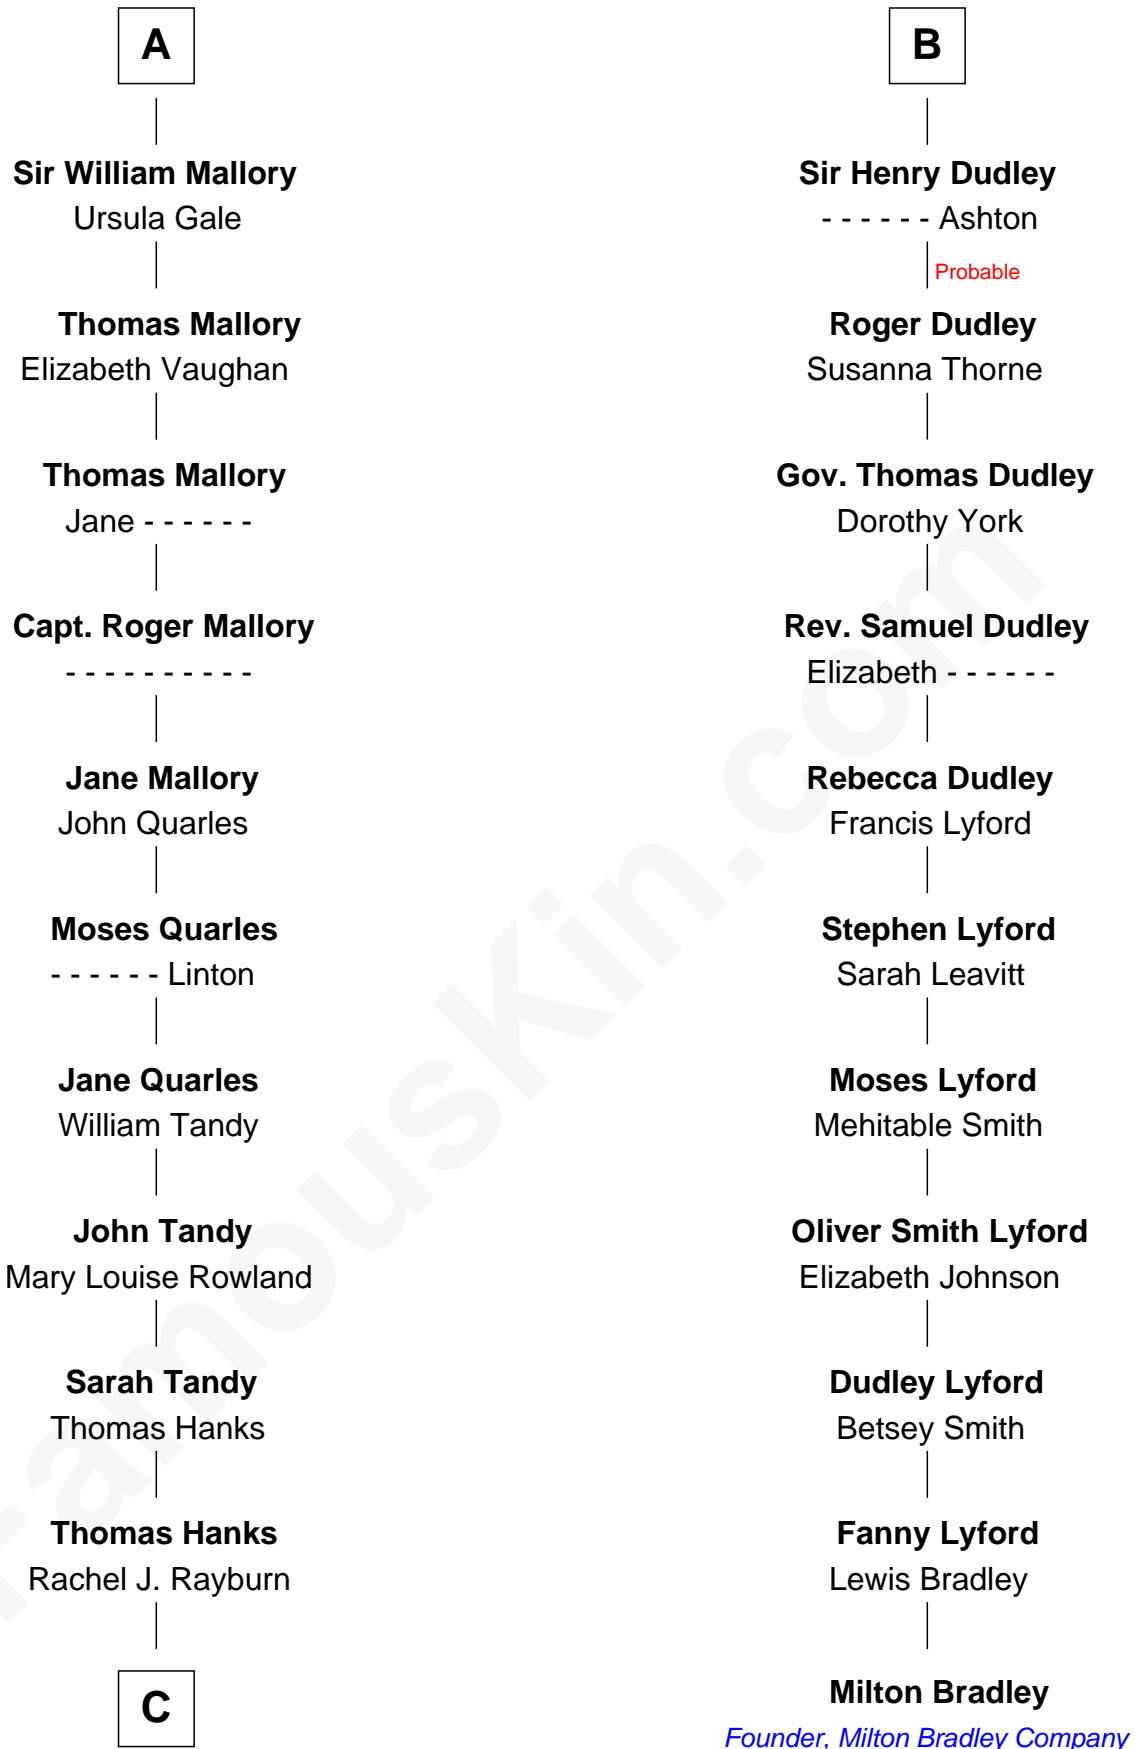

FamousKin.com Relationship Chart of

Tom Hanks

Movie Actor

17th cousin 3 times removed of

Milton Bradley

Founder, Milton Bradley Company

Edmund Fitzalan

Alice de Warenne

C

—
Daniel Boone Hanks
Mary Catherine Mefford

—
Ernest Buel Hanks
Gladys Hilda Ball

—
Amos Mefford Hanks
Janet Marylyn Frager

—
Tom Hanks
Movie Actor

FamousKin.com