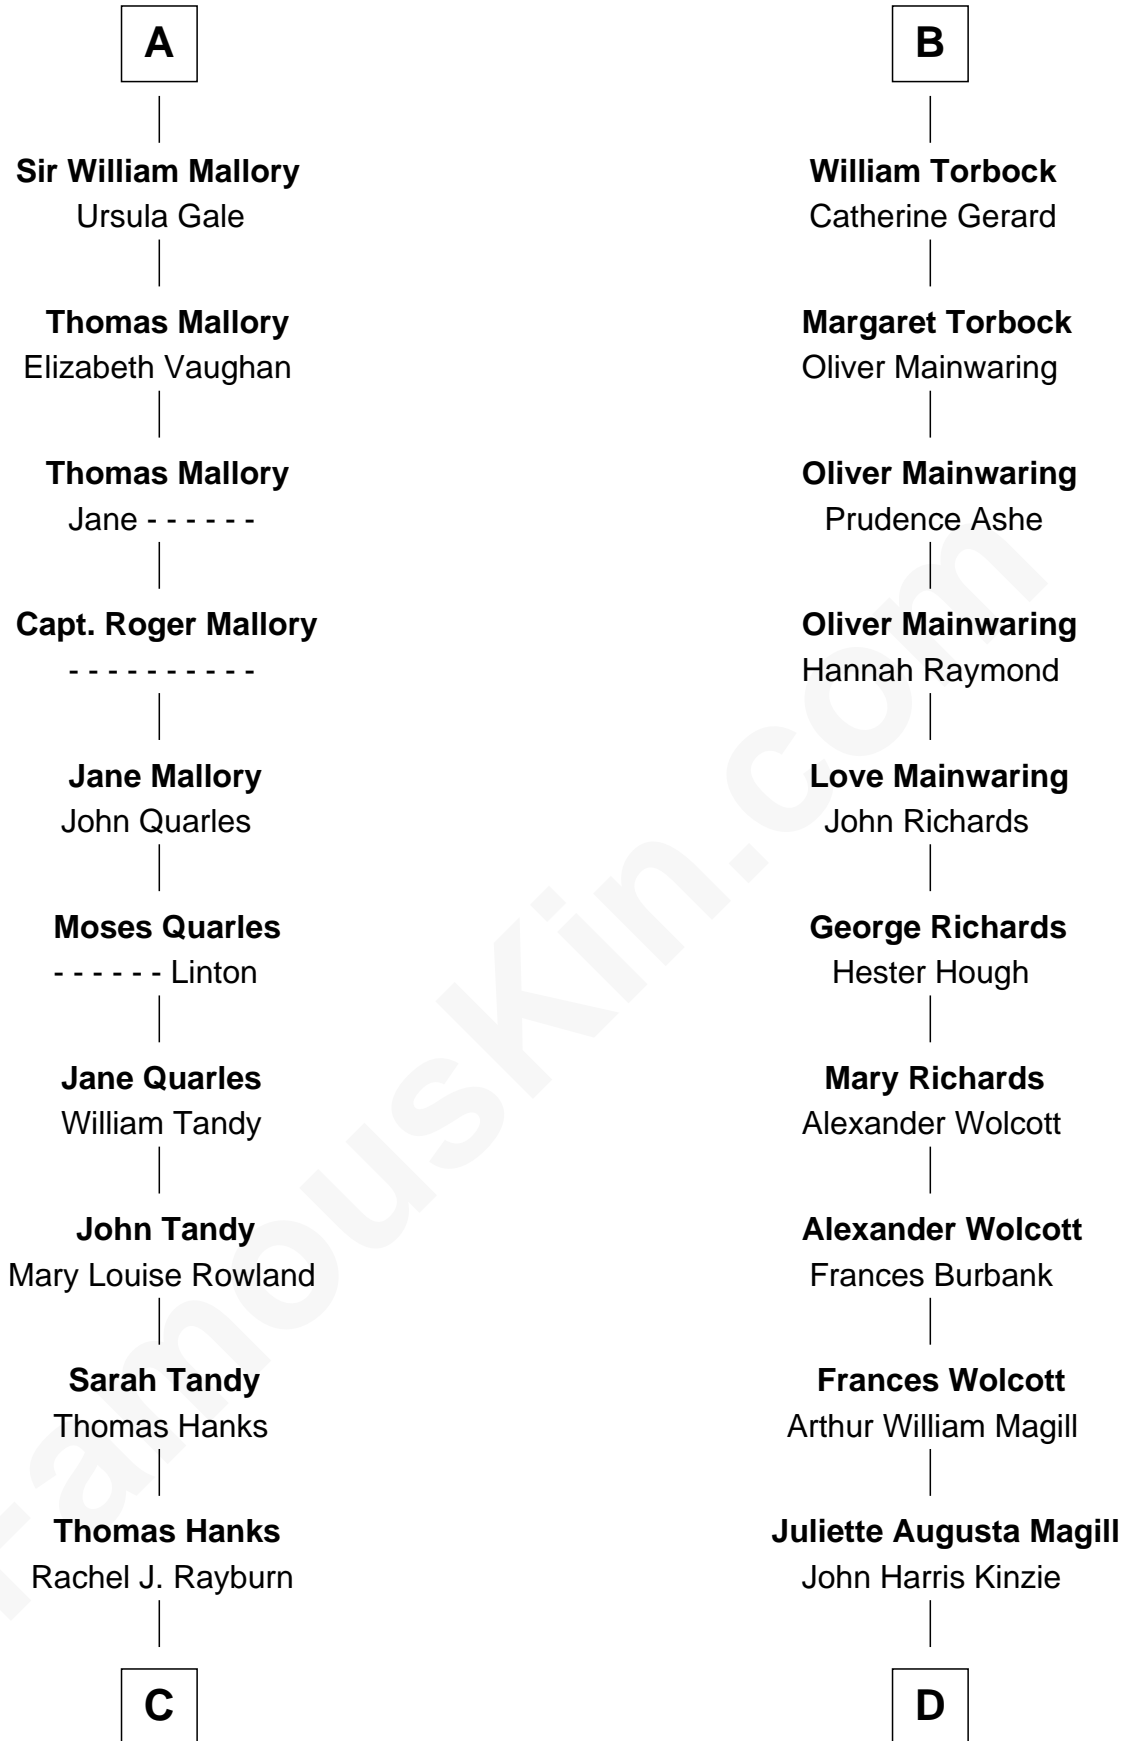

FamousKin.com Relationship Chart of

Tom Hanks

Movie Actor

18th cousin 2 times removed of

Juliette Gordon Low

Founder of the Girl Scouts

Edmund Fitzalan

Alice de Warenne

C

Daniel Boone Hanks
Mary Catherine Mefford

Ernest Buel Hanks
Gladys Hilda Ball

Amos Mefford Hanks
Janet Marylyn Frager

Tom Hanks
Movie Actor

D

Eleanor Lytle Kinzie
William Washington Gordon

Juliette Gordon Low
Founder of the Girl Scouts