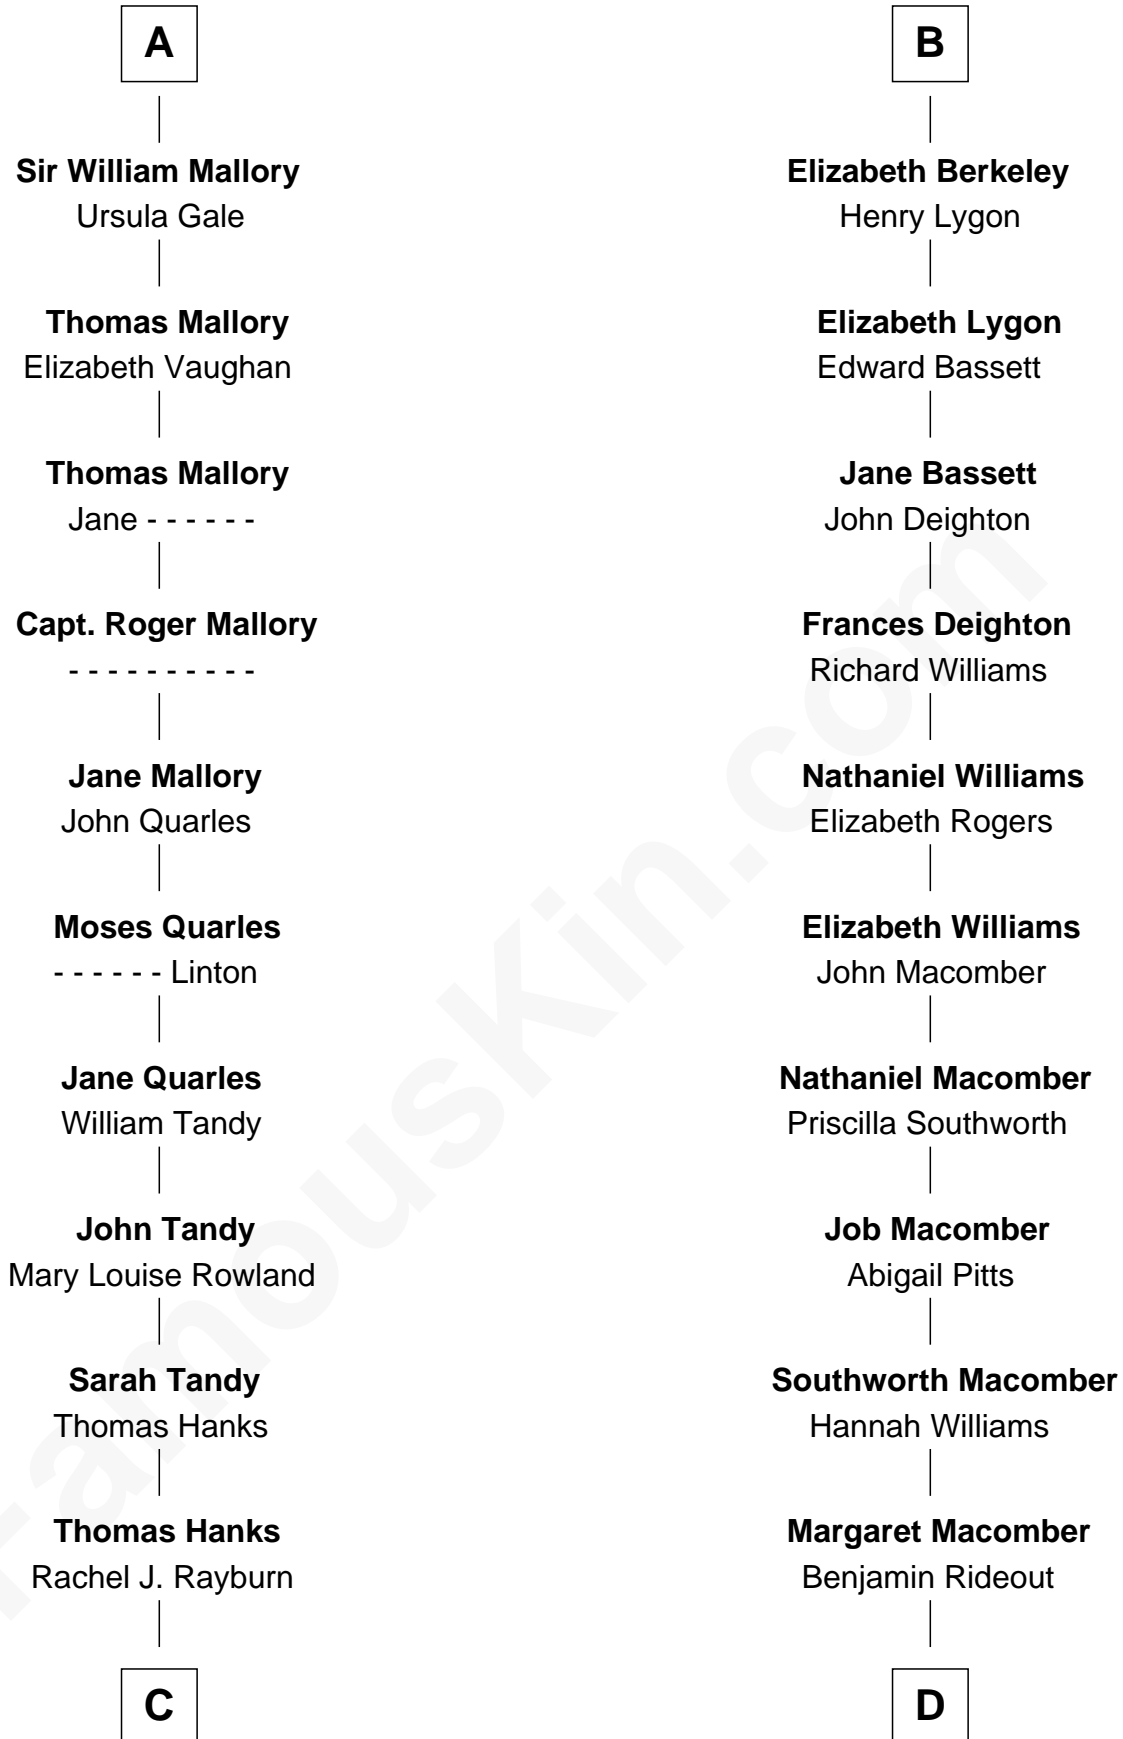

# FamousKin.com Relationship Chart of

**Tom Hanks**

*Movie Actor*

20th cousin 1 time removed of

**Margot Kidder**

*TV and Movie Actress*

**Edmund Fitzalan**

Alice de Warenne

**C**

**Daniel Boone Hanks**  
Mary Catherine Mefford

**Ernest Buel Hanks**  
Gladys Hilda Ball

**Amos Mefford Hanks**  
Janet Marylyn Frager

**Tom Hanks**  
*Movie Actor*

**D**

**Margaret Rideout**  
Justus Greeley