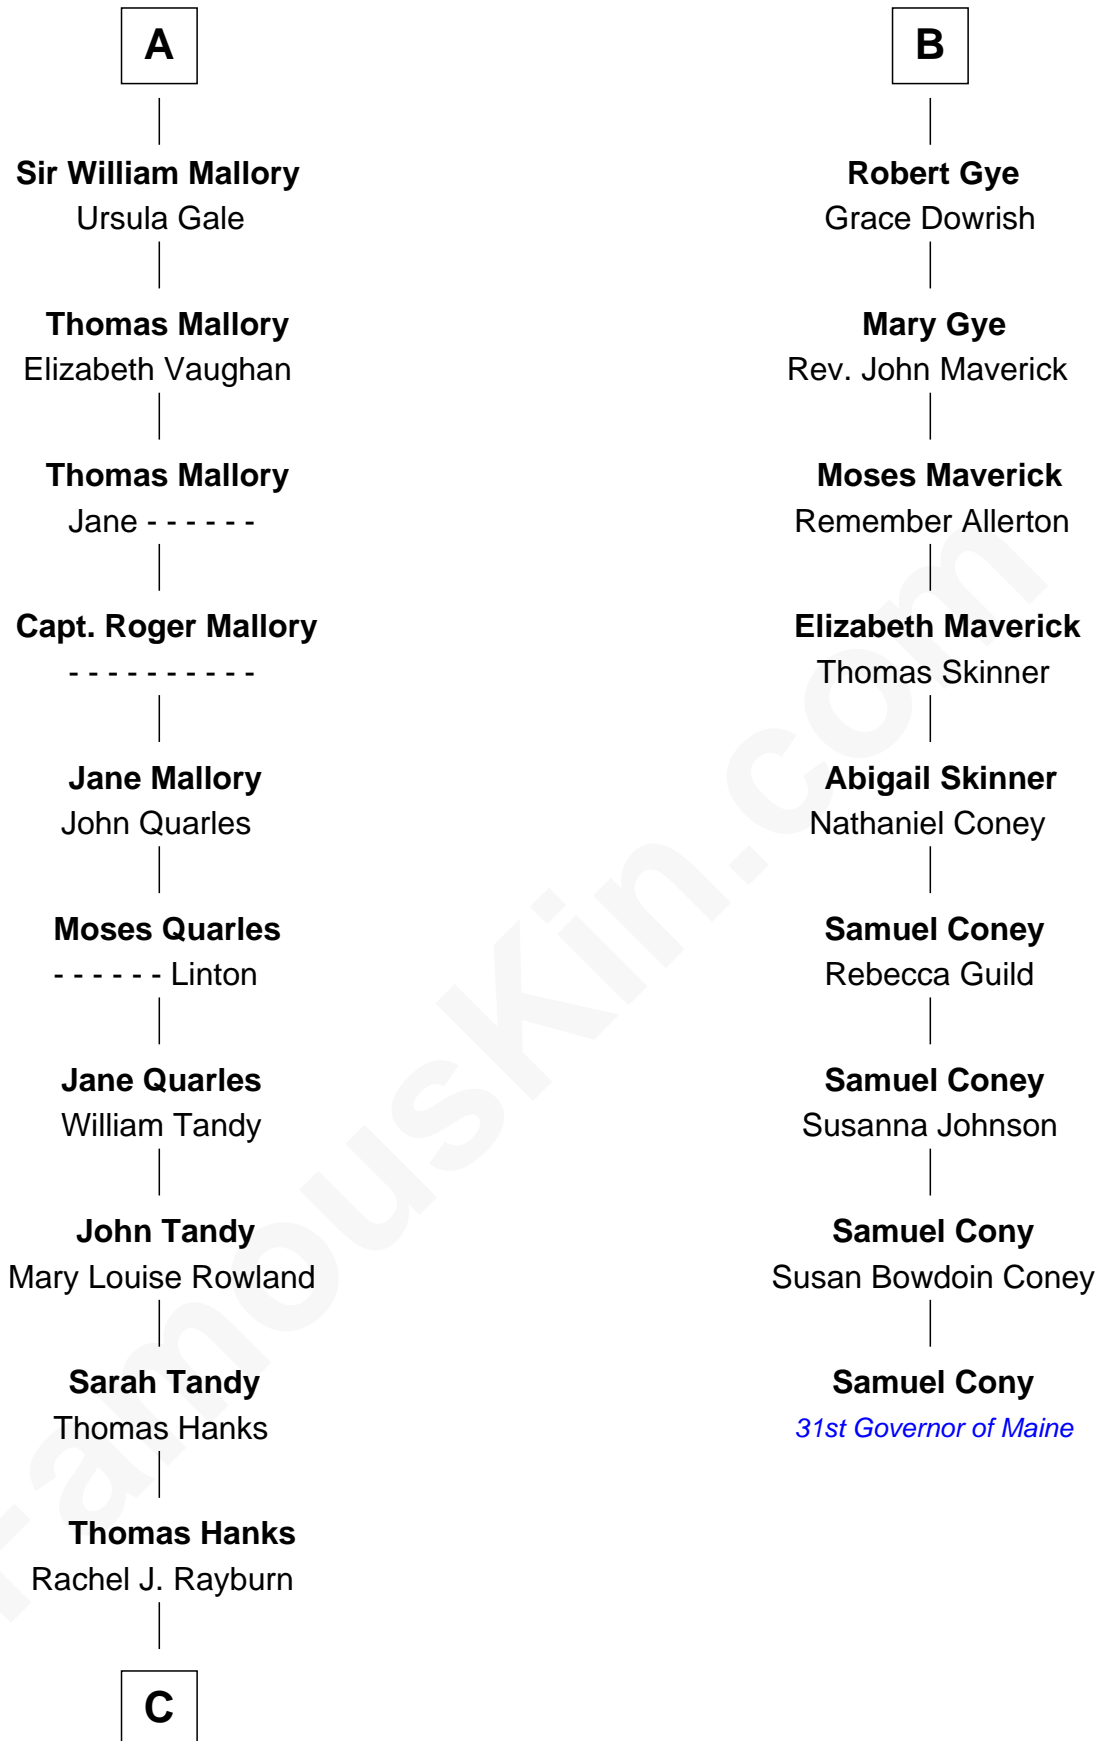

FamousKin.com Relationship Chart of

Tom Hanks

Movie Actor

15th cousin 5 times removed of

Samuel Cony

31st Governor of Maine

Edmund Fitzalan

Alice de Warenne

C

—
Daniel Boone Hanks
Mary Catherine Mefford

—
Ernest Buel Hanks
Gladys Hilda Ball

—
Amos Mefford Hanks
Janet Marylyn Frager

—
Tom Hanks
Movie Actor

FamousKin.com