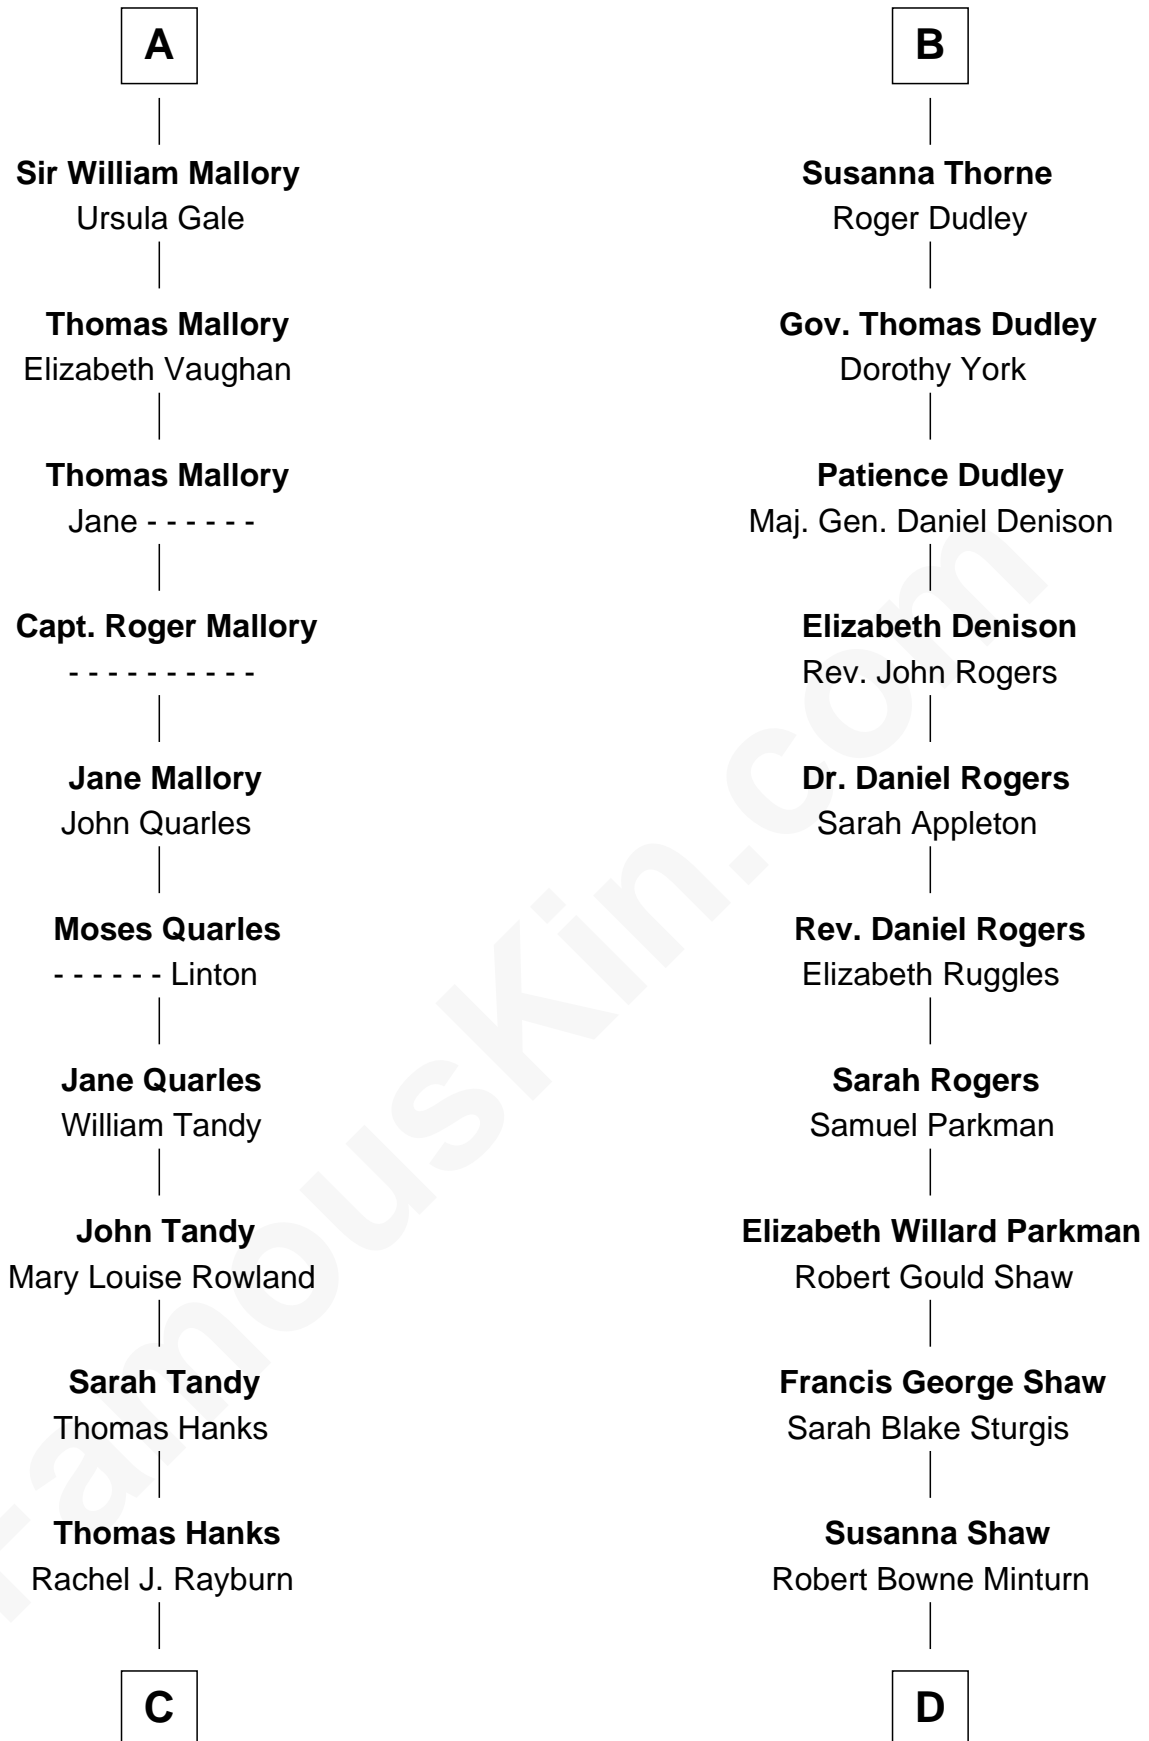

FamousKin.com Relationship Chart of

Tom Hanks

Movie Actor

20th cousin of

Kyra Sedgwick

TV and Movie Actress

Sir John Grey

Avice Marmion

Sir Robert Grey
Lora de St. Quintin

Elizabeth Grey
Henry FitzHugh

Sir William FitzHugh
Margery Willoughby

Lora FitzHugh
Sir John Constable

Joan Constable
Sir William Mallory

Sir John Mallory
Margaret Thwaites

Sir William Mallory
Jane Norton

A

Maud Grey

Sir Thomas Harcourt

Sir Thomas Harcourt
Jane Fraunceys

Sir Richard Harcourt
Edith St. Clair

Alice Harcourt
William Bessiles

Elizabeth Bessiles
Richard Fettiplace

Anne Fettiplace
Edward Purefoy

Mary Purefoy
Thomas Thorne

B

C

Daniel Boone Hanks
Mary Catherine Mefford

Ernest Buel Hanks
Gladys Hilda Ball

Amos Mefford Hanks
Janet Marylyn Frager

Tom Hanks
Movie Actor