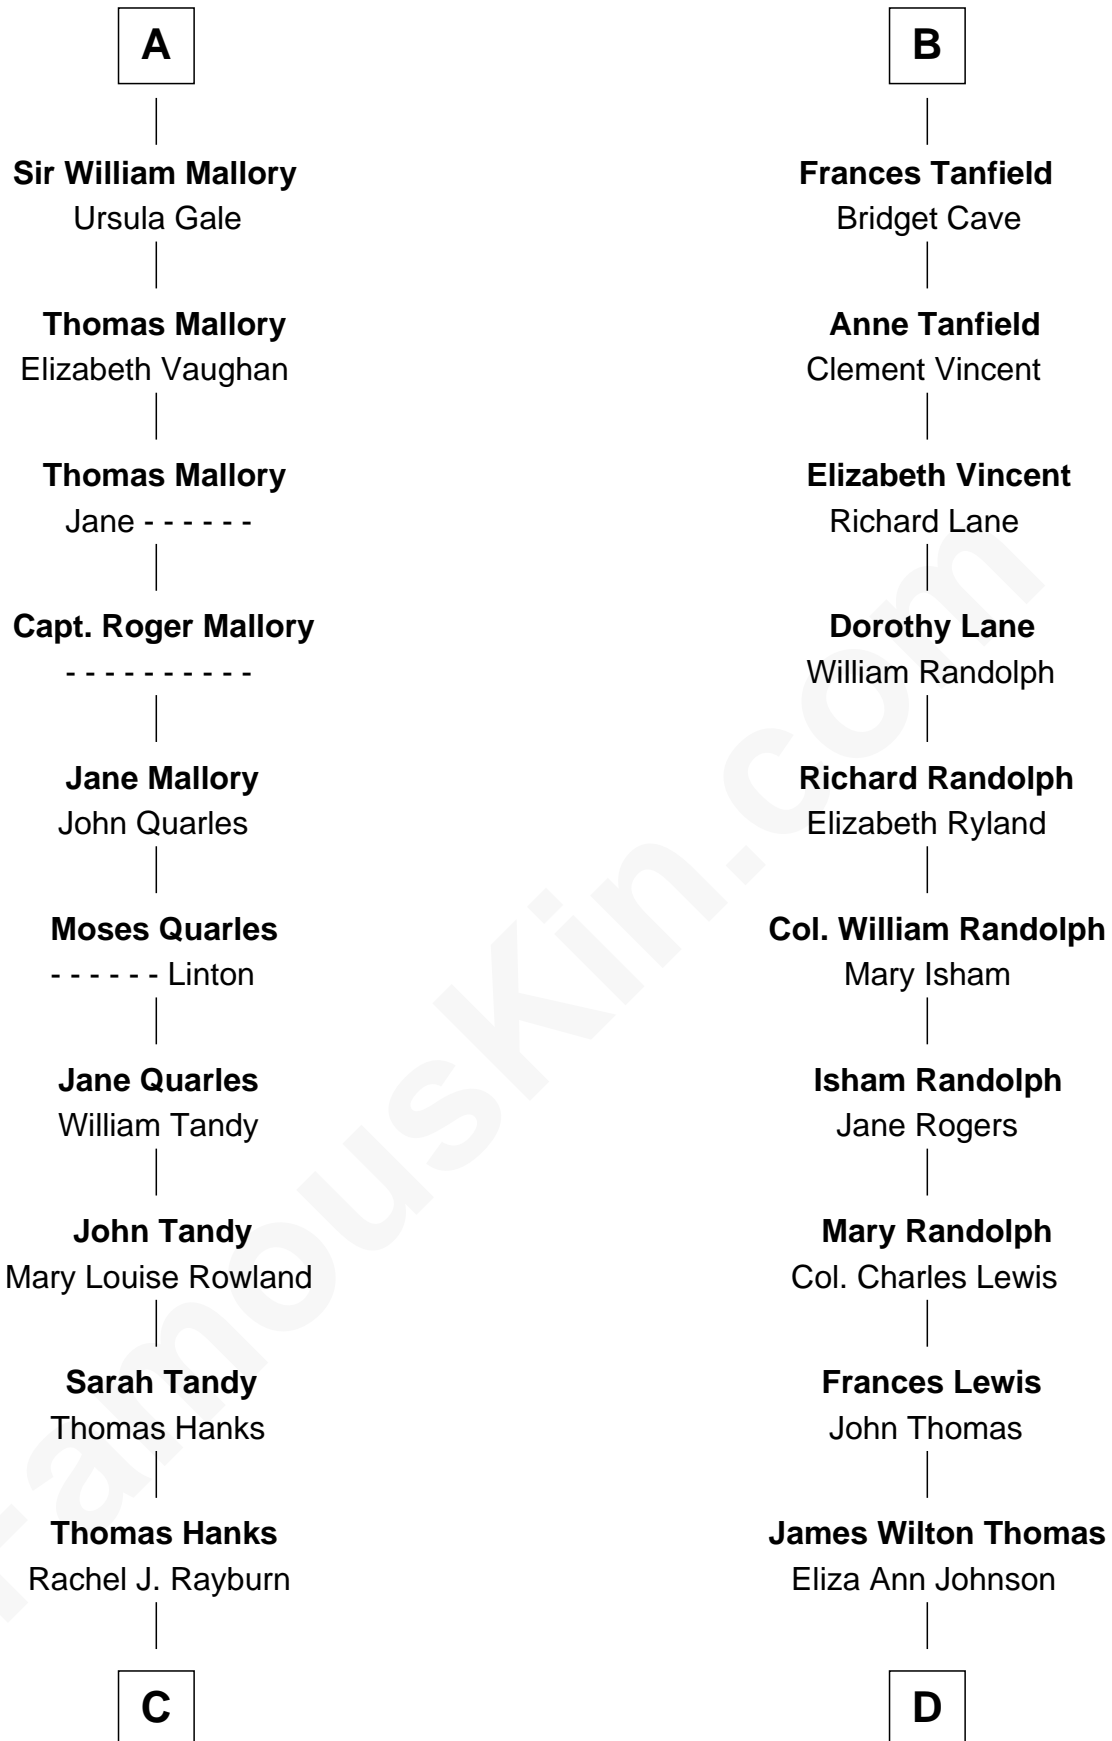

# FamousKin.com Relationship Chart of

**Tom Hanks**

*Movie Actor*

20th cousin 1 time removed of

**Douglas Trumbull**

*Film Special Effects Pioneer*

**Edmund Fitzalan**

Alice de Warenne

Eleanor Plantagenet

**Sir Richard Fitzalan**

Elizabeth de Bohun

**Elizabeth Fitzalan**

Sir Thomas Mowbray

**Margaret Mowbray**

Sir Robert Howard

**Katherine Howard**

Sir Edward Neville

**Catherine Neville**

Robert Tanfield

**William Tanfield**

Elizabeth Stavelly

**B**

**C**

**Daniel Boone Hanks**  
Mary Catherine Mefford

**Ernest Buel Hanks**  
Gladys Hilda Ball

**Amos Mefford Hanks**  
Janet Marylyn Frager

**Tom Hanks**  
*Movie Actor*

**D**

**Virginia Ann Mildred Thomas**  
Walter Bowdoin Trumbull

**Robert Morris Wilton Trumbull**  
Emily Shurtleff