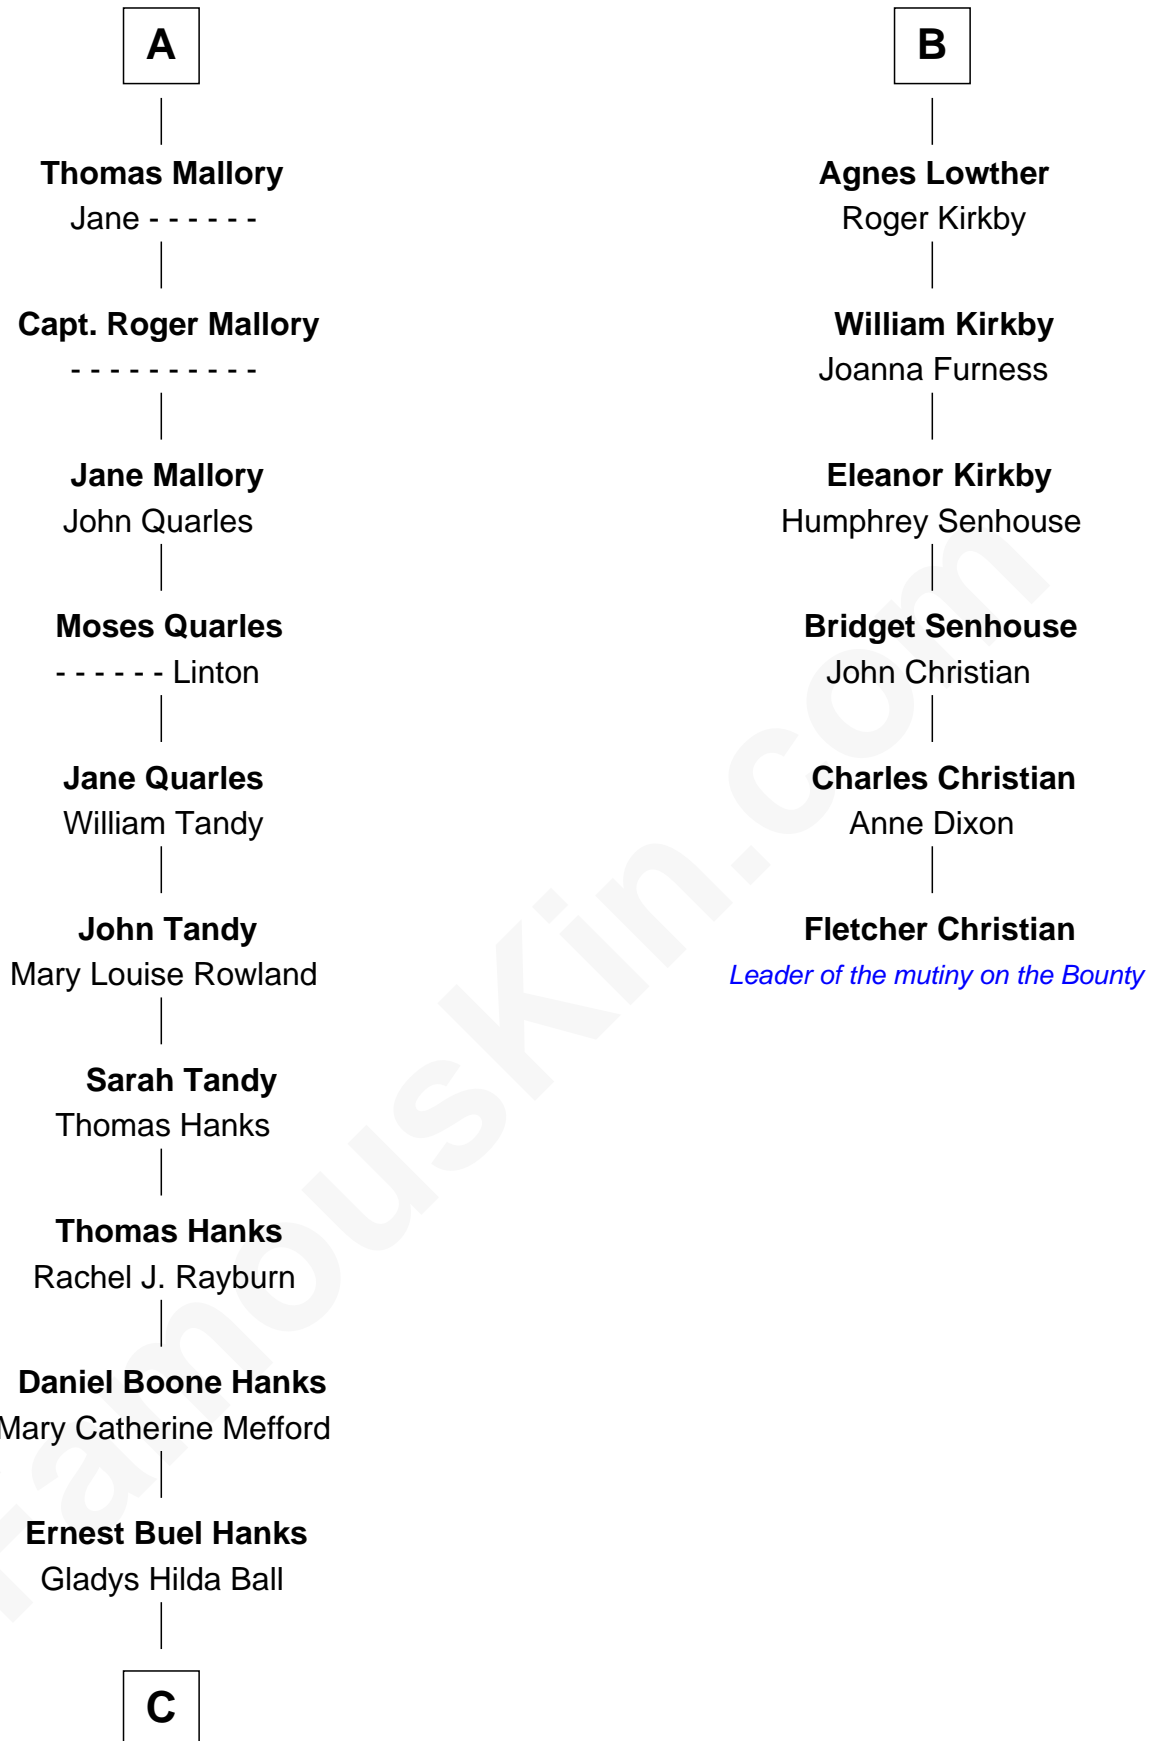

FamousKin.com Relationship Chart of

Tom Hanks

Movie Actor

12th cousin 6 times removed of

Fletcher Christian

Leader of the mutiny on the Bounty

THE "BOUNTY" AT OAHU

C

Amos Mefford Hanks

Janet Marylyn Frager

Tom Hanks

Movie Actor

FamousKin.com