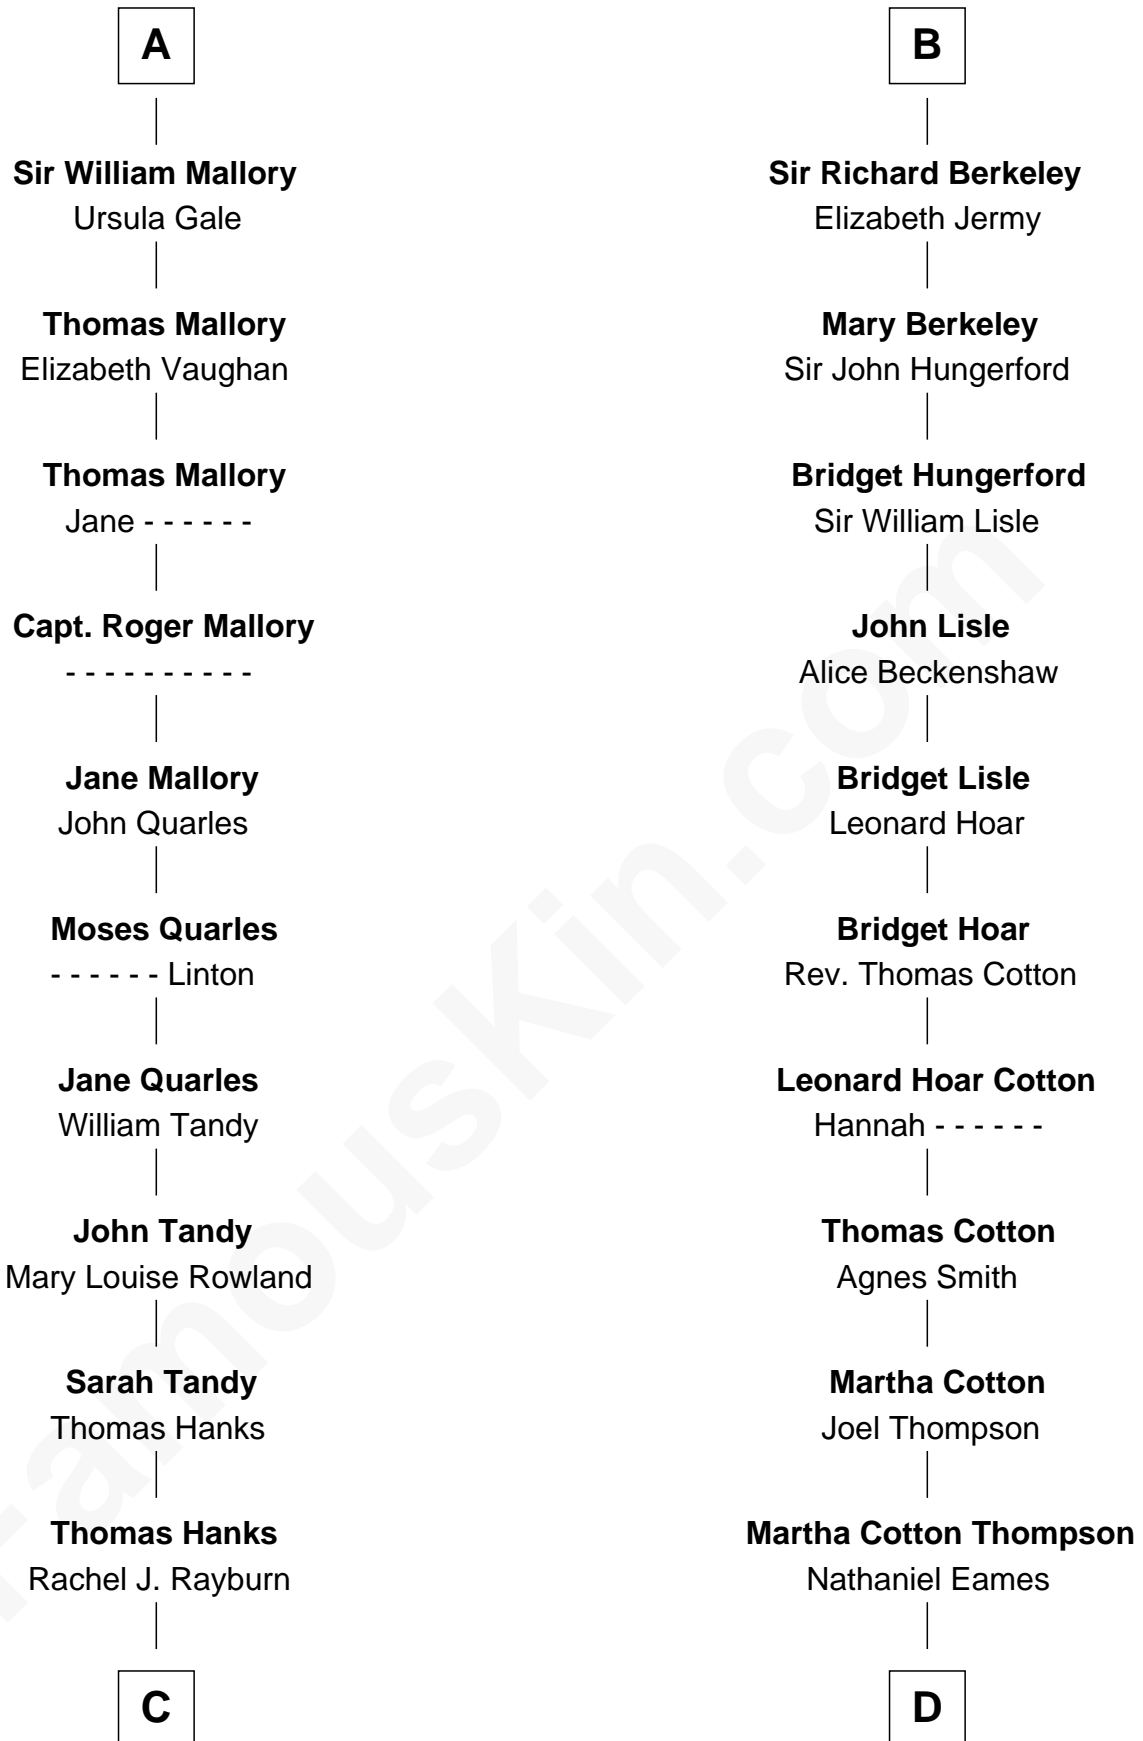

# FamousKin.com Relationship Chart of

**Tom Hanks**

*Movie Actor*

19th cousin 1 time removed of

**Clare Eames**

*Silent Movie Actress*

**Edmund Fitzalan**

Alice de Warenne

**C**

**Daniel Boone Hanks**  
Mary Catherine Mefford

**Ernest Buel Hanks**  
Gladys Hilda Ball

**Amos Mefford Hanks**  
Janet Marylyn Frager

**Tom Hanks**  
*Movie Actor*

**D**

**Ithamer Bellows Eames**  
Emma Hayden