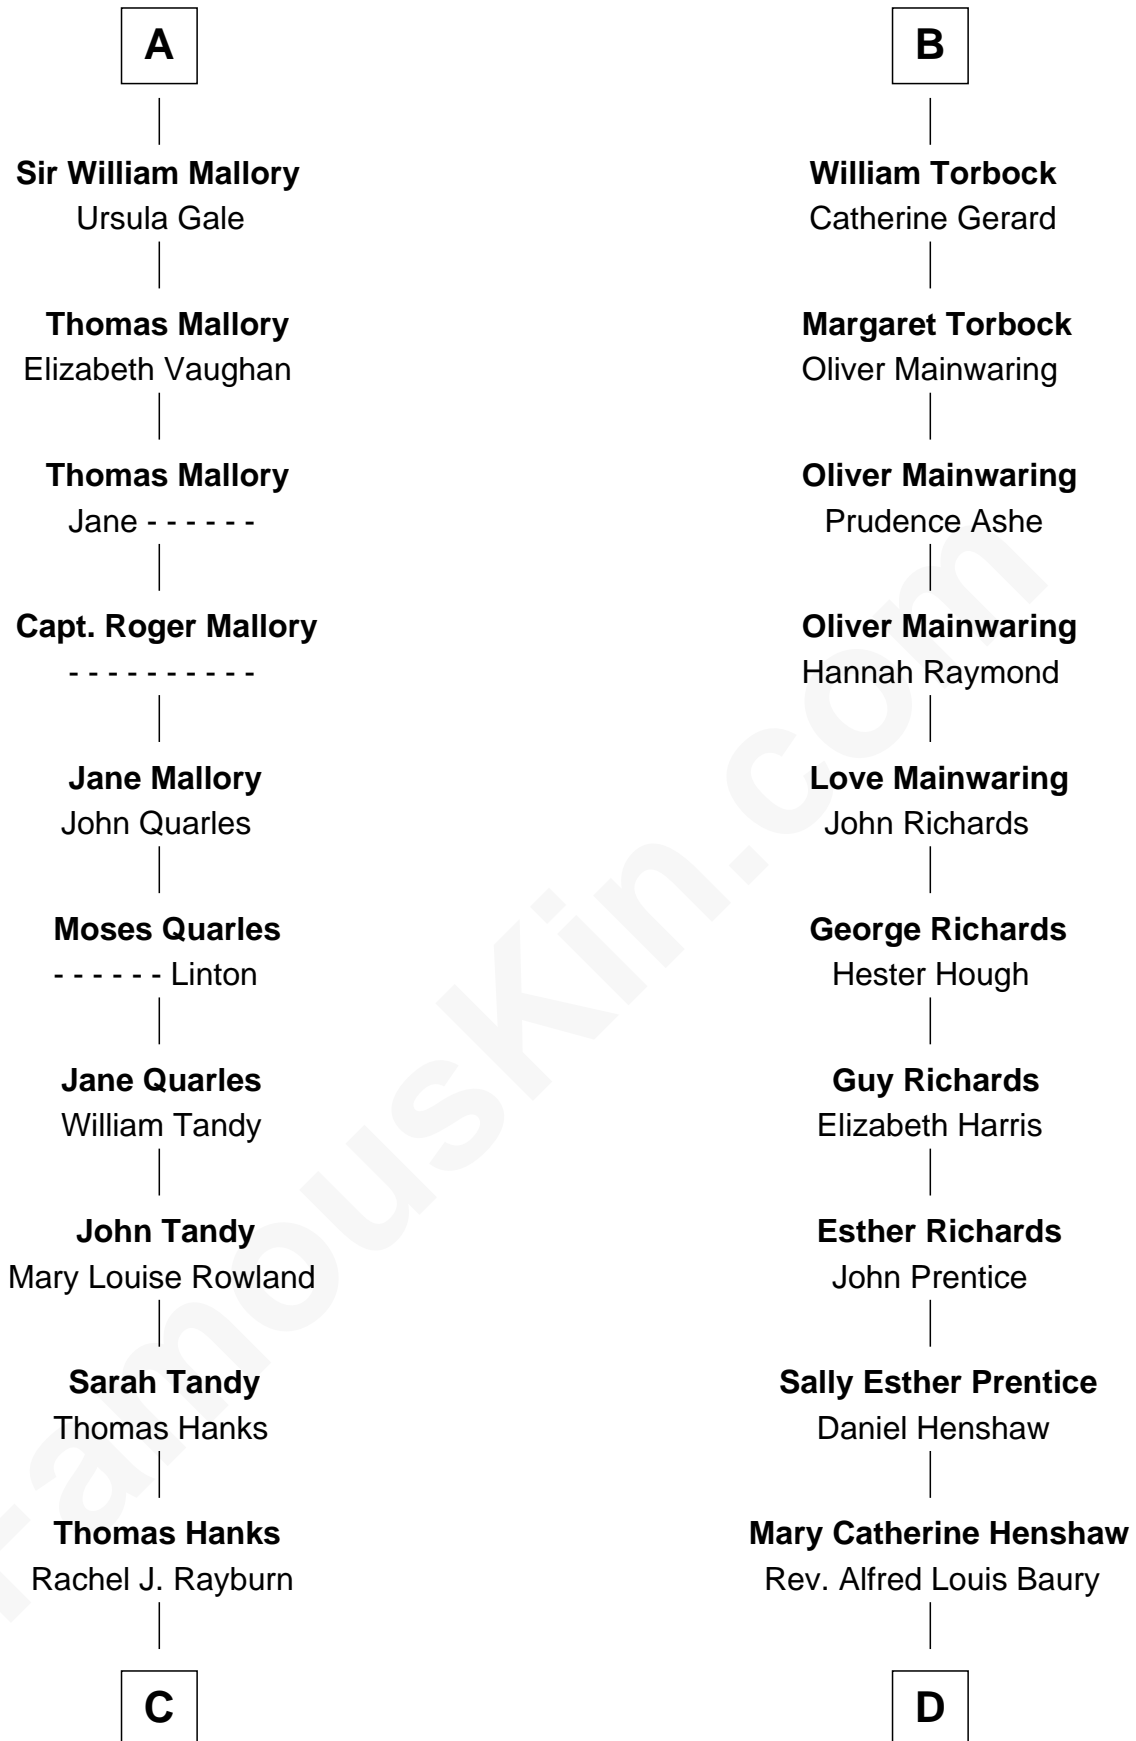

# FamousKin.com Relationship Chart of

**Tom Hanks**

*Movie Actor*

20th cousin 1 time removed of

**George Winston**

*New Age Pianist*

**Edmund Fitzalan**

Alice de Warenne

**C**

**Daniel Boone Hanks**  
Mary Catherine Mefford

**Ernest Buel Hanks**  
Gladys Hilda Ball

**Amos Mefford Hanks**  
Janet Marylyn Frager

**Tom Hanks**  
*Movie Actor*

**D**

**Pauline Clark Baur**  
Dr. George Alexander Otis

**Anna Marie Otis**  
Isaac Winston

**George Otis Winston**  
Helen Comfort Stagg

**George Otis Winston**  
Mary Annabel Bohannon

**George Winston**  
*New Age Pianist*