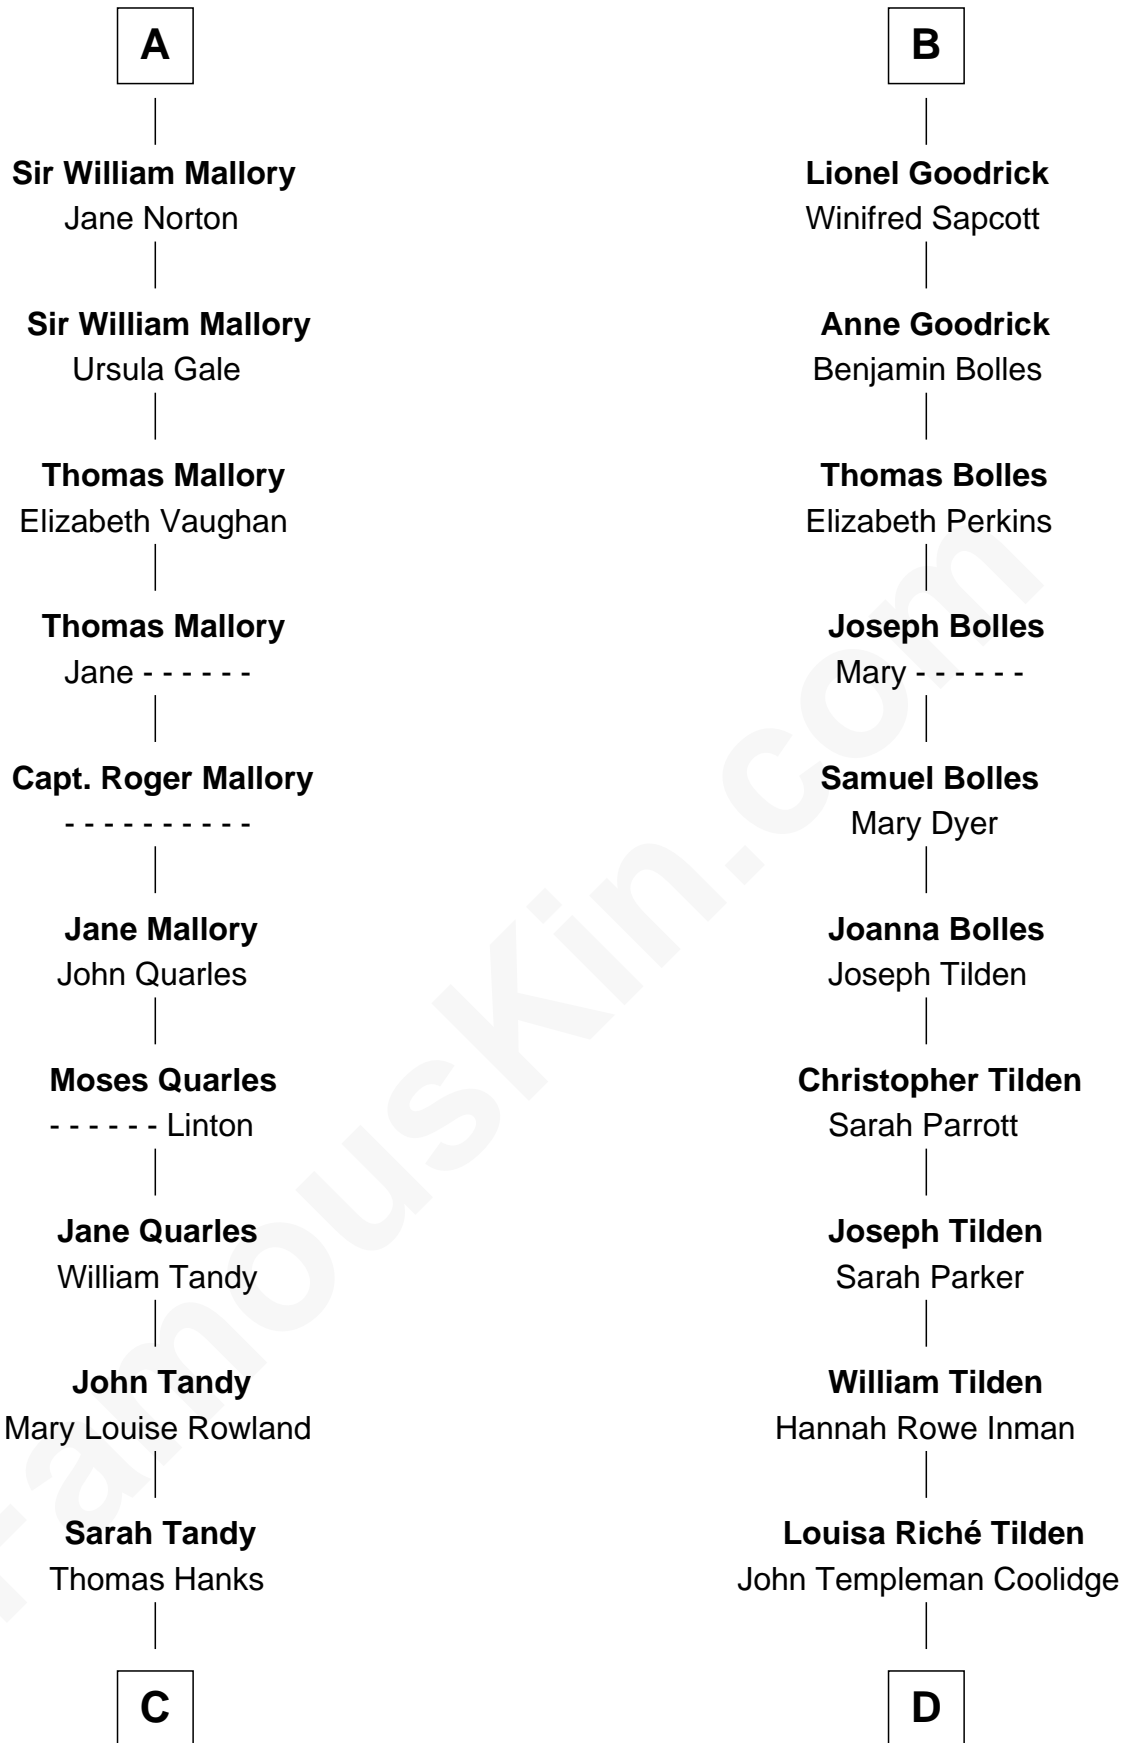

FamousKin.com Relationship Chart of

Tom Hanks

Movie Actor

21st cousin of

Jennifer Coolidge

TV and Movie Actress

Sir Geoffrey le Scrope

Ivetta de Ros