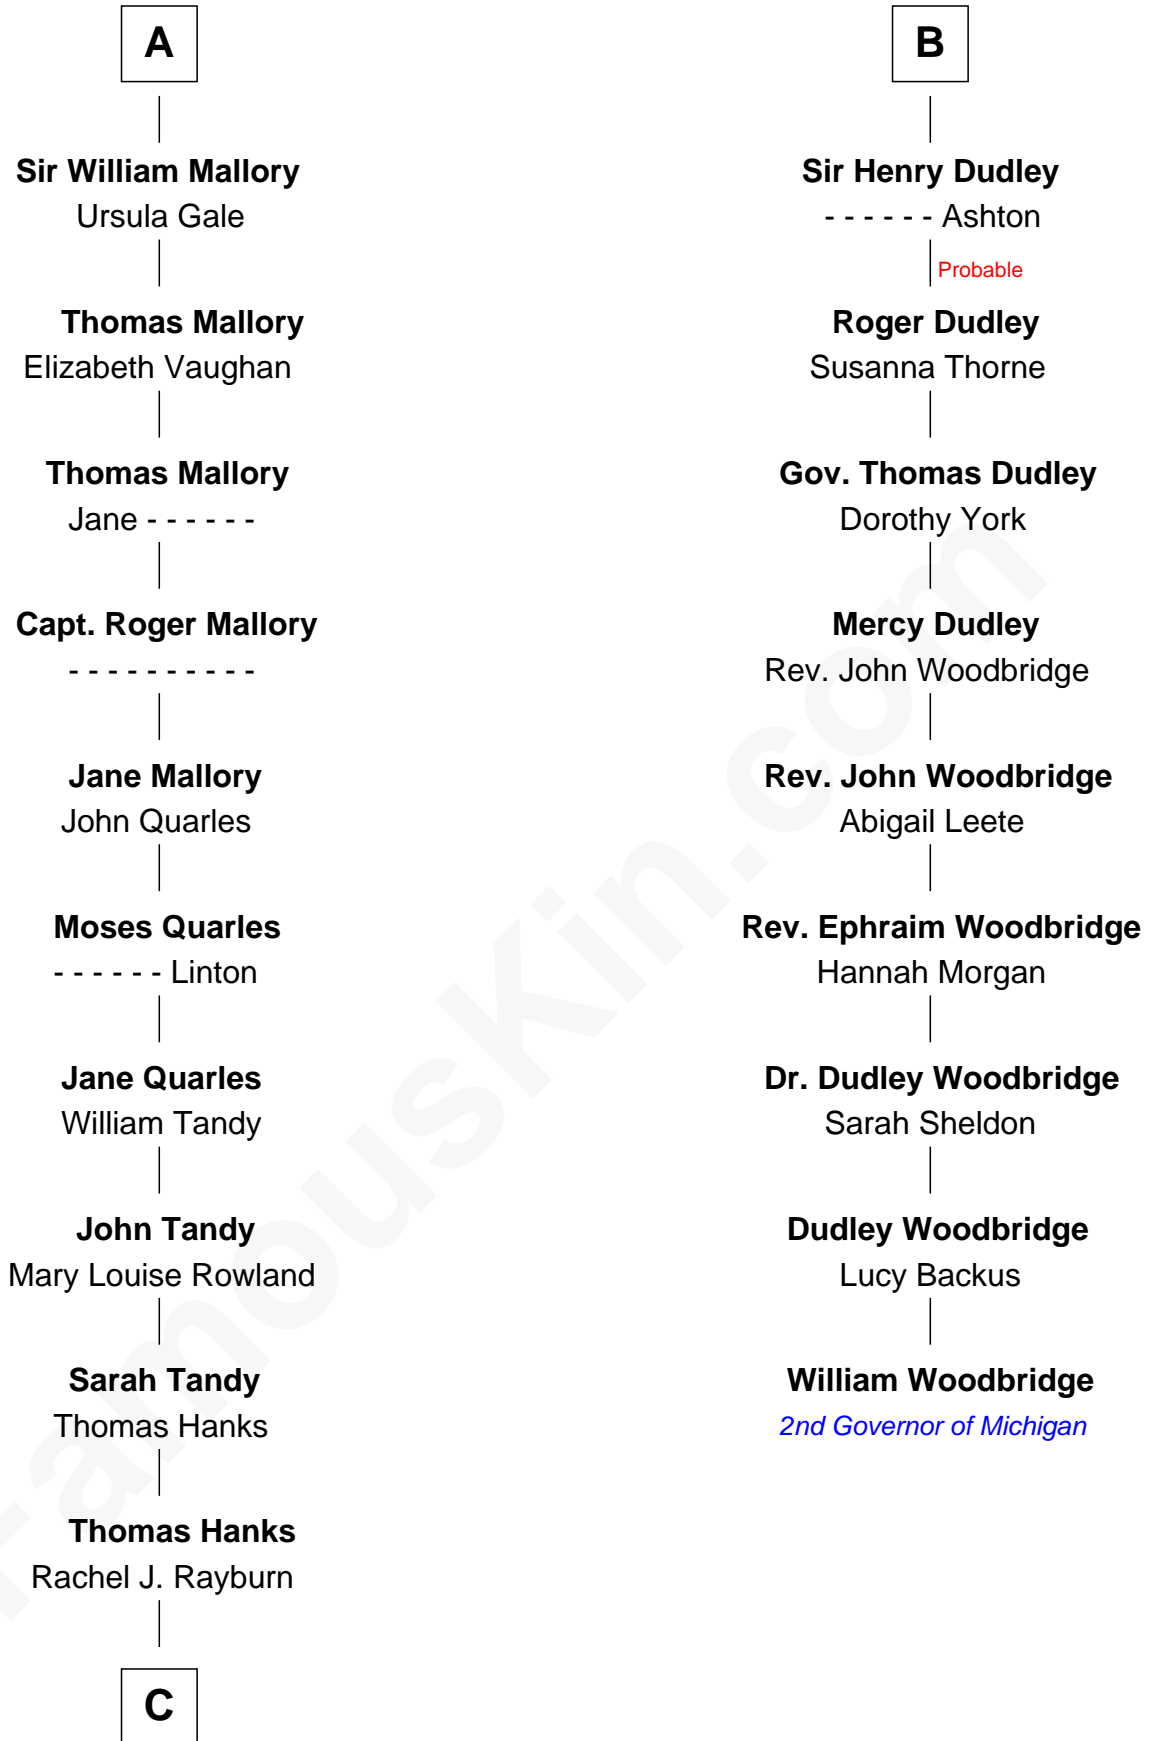

FamousKin.com

Relationship Chart of

Tom Hanks

Movie Actor

15th cousin 5 times removed of

William Woodbridge
2nd Governor of Michigan

Edmund Fitzalan
Alice de Warenne

C

—
Daniel Boone Hanks
Mary Catherine Mefford

—
Ernest Buel Hanks
Gladys Hilda Ball

—
Amos Mefford Hanks
Janet Marylyn Frager

—
Tom Hanks
Movie Actor

FamousKin.com